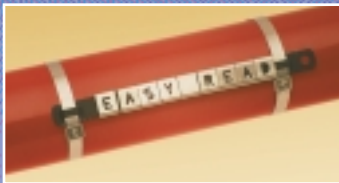

EASY READ

Finally, an I.D. tag that's easy to read. . . in dim light. . . in inaccessible places . . . wherever visibility is a problem. The EASY READ system includes a complete range of individual letters, numbers and symbols made from type 316 stainless steel. Slip them over Easy Strips or Easy Carriers and attach to your cable or hose with a variety of BAND-IT cable ties. Or slide them on a BAND-IT Tie or 7mm Multi-Lok Tie to create a self-contained wrap tag.

However you make them, the contrast between the stainless steel and the backing color makes it strikingly clear why we call this system EASY READ.

Characters are shipped 100 per bag.
Each bag weighs .31 lbs (.14 Kg).

Attach Easy Carrier with Tie-Lok Ties. Black background color shows through cut-outs in EASY READ characters for high visibility.

EASY READ characters can be easily slipped over BAND-IT Ties or 7mm Multi-Lok Ties and fastened around pipe, cable or hose.

Pre-punched hole in Easy Carrier allows insertion of Mini Tie-Lok for flag tag.

Easy Strips, pre-cut lengths of coated band, are available in a range of colors. Simply fold under one end, slip on the EASY READ characters, then fold under the other end. Attach with any BAND-IT cable tie.