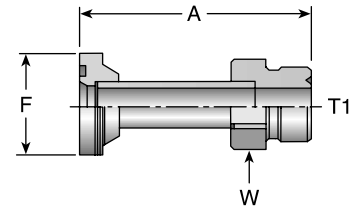

# Part Number	Flange inch	Thread T1	A		W inch	F inch
			inch	mm		
6AJM-12-12	1x1/2	1-3/16x12	3.65	93	1-1/4	1-5/8
6AJM-16-16	1-7/16x12	1-7/16x12	3.90	99	1-1/2	1-7/8
6AJM-20-20	2-1/8	1-11/16x12	3.92	100	1-3/4	2-1/8

6FJM

Code 62 Flange - Male Seal-Lok - 45° Elbow

# Part Number	Flange inch	Thread T1	A		E		W inch	F inch
			inch	mm	inch	mm		
6FJM-12-12	1x1/2	1-3/16x12	3.22	82	1.06	27	1-1/4	1-5/8
6FJM-16-16	1-7/16x12	1-7/16x12	3.64	92	1.27	33	1-1/2	1-7/8
6FJM-20-20	2-1/8	1-11/16x12	3.99	101	1.36	35	1-3/4	2-1/8

6NJM

Code 62 Flange - Male Seal-Lok - 90° Elbow