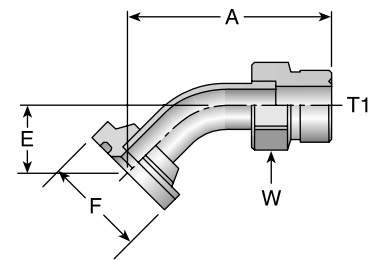

# Part Number	Flange inch	Thread T1	A		W inch	F inch
			inch	mm		
6AJM-12-12	1x1/2	1-3/16x12	3.65	93	1-1/4	1-5/8
6AJM-16-16	1-7/16x12	1-7/16x12	3.90	99	1-1/2	1-7/8
6AJM-20-20	2-1/8	1-11/16x12	3.92	100	1-3/4	2-1/8

6FJM

Code 62 Flange - Male Seal-Lok - 45° Elbow

# Part Number	Flange inch	Thread T1	A		E		W inch	F inch
			inch	mm	inch	mm		
6FJM-12-12	1x1/2	1-3/16x12	3.22	82	1.06	27	1-1/4	1-5/8
6FJM-16-16	1-7/16x12	1-7/16x12	3.64	92	1.27	33	1-1/2	1-7/8
6FJM-20-20	2-1/8	1-11/16x12	3.99	101	1.36	35	1-3/4	2-1/8