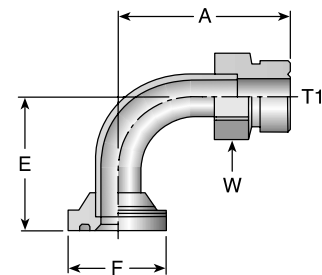

6NJM

Code 62 Flange - Male Seal-Lok - 90° Elbow

# Part Number	Flange inch	Thread T1	A		E		W inch	F inch
			in	mm	in	mm		
6NJM-12-12	1x1/2	1-3/16x12	2.90	74	2.24	57	1-1/4	1-5/8
6NJM-16-16	1-7/16x12	1-7/16x12	3.38	86	2.81	71	1-1/2	1-7/8
6NJM-20-20	2-1/8	1-11/16x12	4.44	113	2.99	76	1-3/4	2-1/8