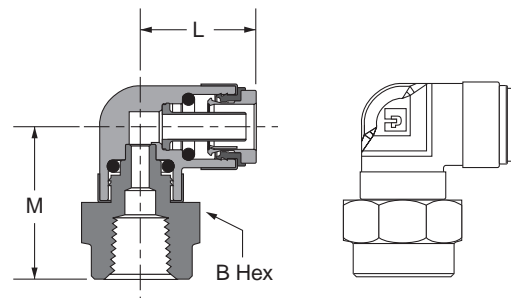

Male Elbow Swivel 90° 369PTC

PART NO.	TUBE SIZE	PIPE THREAD	B HEX	L	M
369PTC-4-2	1/4	1/8	9/16	.69	1.05
369PTC-4-4	1/4	1/4	9/16	.69	1.20
369PTC-4-6	1/4	3/8	3/4	.69	1.20
369PTC-4-8	1/4	1/2	7/8	1.10	1.47
369PTC-6-2	3/8	1/8	3/4	.99	1.13
369PTC-6-4	3/8	1/4	3/4	.99	1.28
369PTC-6-6	3/8	3/8	3/4	.99	1.28
369PTC-6-8	3/8	1/2	7/8	.99	1.47
369PTC-8-4	1/2	1/4	15/16	1.11	1.39
369PTC-8-6	1/2	3/8	15/16	1.11	1.39
369PTC-8-8	1/2	1/2	15/16	1.11	1.58
369PTC-10-6	5/8	3/8	1-1/16	1.33	1.60
369PTC-10-8	5/8	1/2	1-1/16	1.33	1.79
369PTC-12-8	3/4	1/2	1-3/16	1.52	1.89
369PTC-12-12	3/4	3/4	1-3/16	1.52	1.99

Female Elbow Swivel 90° 370PTC

PART NO.	TUBE SIZE	PIPE THREAD	B HEX	L	M
370PTC-4-2	1/4	1/8	5/8	.69	.89
370PTC-4-4	1/4	1/4	3/4	.69	1.05
370PTC-6-2	3/8	1/8	3/4	.99	.90
370PTC-6-4	3/8	1/4	3/4	.99	1.13
370PTC-6-6	3/8	3/8	13/16	.99	1.19
370PTC-8-6	1/2	3/8	15/16	1.11	1.30
370PTC-8-8	1/2	1/2	1-1/16	1.11	1.49
370PTC-10-8	5/8	1/2	1-1/16	1.33	1.67

Union 32PTC

PART NO.	TUBE SIZE	L	O.D.
32PTC-6	3/8	1.61	.73
32PTC-8	1/2	1.75	.88
32PTC-10	5/8	2.15	1.02
32PTC-12	3/4	2.50	1.17

Union Y 362PTC

PART NO.	TUBE SIZE	L	N	N1
362PTC-6	3/8	1.99	1.41	.68

H