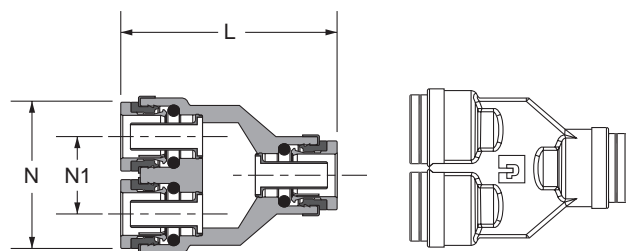

Male Elbow Swivel 90° 369PTC

PART NO.	TUBE SIZE	PIPE THREAD	B HEX	L	M
369PTC-4-2	1/4	1/8	9/16	.69	1.05
369PTC-4-4	1/4	1/4	9/16	.69	1.20
369PTC-4-6	1/4	3/8	3/4	.69	1.20
369PTC-4-8	1/4	1/2	7/8	1.10	1.47
369PTC-6-2	3/8	1/8	3/4	.99	1.13
369PTC-6-4	3/8	1/4	3/4	.99	1.28
369PTC-6-6	3/8	3/8	3/4	.99	1.28
369PTC-6-8	3/8	1/2	7/8	.99	1.47
369PTC-8-4	1/2	1/4	15/16	1.11	1.39
369PTC-8-6	1/2	3/8	15/16	1.11	1.39
369PTC-8-8	1/2	1/2	15/16	1.11	1.58
369PTC-10-6	5/8	3/8	1-1/16	1.33	1.60
369PTC-10-8	5/8	1/2	1-1/16	1.33	1.79
369PTC-12-8	3/4	1/2	1-3/16	1.52	1.89
369PTC-12-12	3/4	3/4	1-3/16	1.52	1.99

Female Elbow Swivel 90° 370PTC

PART NO.	TUBE SIZE	PIPE THREAD	B HEX	L	M
370PTC-4-2	1/4	1/8	5/8	.69	.89
370PTC-4-4	1/4	1/4	3/4	.69	1.05
370PTC-6-2	3/8	1/8	3/4	.99	.90
370PTC-6-4	3/8	1/4	3/4	.99	1.13
370PTC-6-6	3/8	3/8	13/16	.99	1.19
370PTC-8-6	1/2	3/8	15/16	1.11	1.30
370PTC-8-8	1/2	1/2	1-1/16	1.11	1.49
370PTC-10-8	5/8	1/2	1-1/16	1.33	1.67

Union 32PTC

PART NO.	TUBE SIZE	L	O.D.
32PTC-6	3/8	1.61	.73
32PTC-8	1/2	1.75	.88
32PTC-10	5/8	2.15	1.02
32PTC-12	3/4	2.50	1.17

Union Y 362PTC

PART NO.	TUBE SIZE	L	N	N1
362PTC-6	3/8	1.99	1.41	.68

H