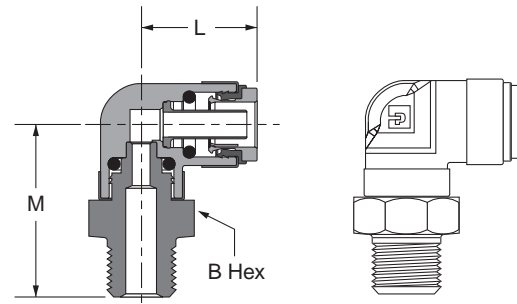

Male Elbow Swivel 90° 369PTC

PART NO.	TUBE SIZE	PIPE THREAD	B HEX	L	M
369PTC-4-2	1/4	1/8	9/16	.69	1.05
369PTC-4-4	1/4	1/4	9/16	.69	1.20
369PTC-4-6	1/4	3/8	3/4	.69	1.20
369PTC-4-8	1/4	1/2	7/8	1.10	1.47
369PTC-6-2	3/8	1/8	3/4	.99	1.13
369PTC-6-4	3/8	1/4	3/4	.99	1.28
369PTC-6-6	3/8	3/8	3/4	.99	1.28
369PTC-6-8	3/8	1/2	7/8	.99	1.47
369PTC-8-4	1/2	1/4	15/16	1.11	1.39
369PTC-8-6	1/2	3/8	15/16	1.11	1.39
369PTC-8-8	1/2	1/2	15/16	1.11	1.58
369PTC-10-6	5/8	3/8	1-1/16	1.33	1.60
369PTC-10-8	5/8	1/2	1-1/16	1.33	1.79
369PTC-12-8	3/4	1/2	1-3/16	1.52	1.89
369PTC-12-12	3/4	3/4	1-3/16	1.52	1.99

Female Elbow Swivel 90° 370PTC

PART NO.	TUBE SIZE	PIPE THREAD	B HEX	L	M
370PTC-4-2	1/4	1/8	5/8	.69	.89
370PTC-4-4	1/4	1/4	3/4	.69	1.05
370PTC-6-2	3/8	1/8	3/4	.99	.90
370PTC-6-4	3/8	1/4	3/4	.99	1.13
370PTC-6-6	3/8	3/8	13/16	.99	1.19
370PTC-8-6	1/2	3/8	15/16	1.11	1.30
370PTC-8-8	1/2	1/2	1-1/16	1.11	1.49
370PTC-10-8	5/8	1/2	1-1/16	1.33	1.67

Union 32PTC

PART NO.	TUBE SIZE	L	O.D.
32PTC-6	3/8	1.61	.73
32PTC-8	1/2	1.75	.88
32PTC-10	5/8	2.15	1.02
32PTC-12	3/4	2.50	1.17

Union Y 362PTC

PART NO.	TUBE SIZE	L	N	N1
362PTC-6	3/8	1.99	1.41	.68

H