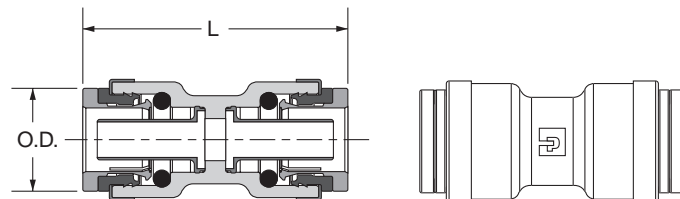

Male Elbow Swivel 90° 369PTC

PART NO.	TUBE SIZE	PIPE THREAD	B HEX	L	M
369PTC-4-2	1/4	1/8	9/16	.69	1.05
369PTC-4-4	1/4	1/4	9/16	.69	1.20
369PTC-4-6	1/4	3/8	3/4	.69	1.20
369PTC-4-8	1/4	1/2	7/8	1.10	1.47
369PTC-6-2	3/8	1/8	3/4	.99	1.13
369PTC-6-4	3/8	1/4	3/4	.99	1.28
369PTC-6-6	3/8	3/8	3/4	.99	1.28
369PTC-6-8	3/8	1/2	7/8	.99	1.47
369PTC-8-4	1/2	1/4	15/16	1.11	1.39
369PTC-8-6	1/2	3/8	15/16	1.11	1.39
369PTC-8-8	1/2	1/2	15/16	1.11	1.58
369PTC-10-6	5/8	3/8	1-1/16	1.33	1.60
369PTC-10-8	5/8	1/2	1-1/16	1.33	1.79
369PTC-12-8	3/4	1/2	1-3/16	1.52	1.89
369PTC-12-12	3/4	3/4	1-3/16	1.52	1.99

Female Elbow Swivel 90° 370PTC

PART NO.	TUBE SIZE	PIPE THREAD	B HEX	L	M
370PTC-4-2	1/4	1/8	5/8	.69	.89
370PTC-4-4	1/4	1/4	3/4	.69	1.05
370PTC-6-2	3/8	1/8	3/4	.99	.90
370PTC-6-4	3/8	1/4	3/4	.99	1.13
370PTC-6-6	3/8	3/8	13/16	.99	1.19
370PTC-8-6	1/2	3/8	15/16	1.11	1.30
370PTC-8-8	1/2	1/2	1-1/16	1.11	1.49
370PTC-10-8	5/8	1/2	1-1/16	1.33	1.67

Union 32PTC

PART NO.	TUBE SIZE	L	O.D.
32PTC-6	3/8	1.61	.73
32PTC-8	1/2	1.75	.88
32PTC-10	5/8	2.15	1.02
32PTC-12	3/4	2.50	1.17

Union Y 362PTC

PART NO.	TUBE SIZE	L	N	N1
362PTC-6	3/8	1.99	1.41	.68

H