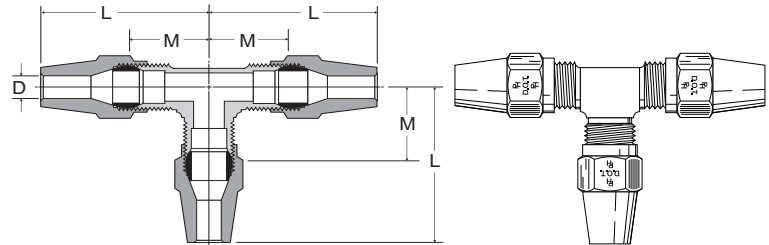

Male Connector VS68AB

Ref. SAE 120102 BA

PART NO.	TUBE SIZE	PIPE THREAD	STRAIGHT THREAD	C HEX	L	M	FLOW DIA. D
VS68AB-4-2	1/4	1/8	7/16-24	7/16	1.47	.89	.189
VS68AB-4-4	1/4	1/4	7/16-24	9/16	1.68	1.10	.189
VS68AB-4-6	1/4	3/8	7/16-24	11/16	1.72	1.14	.189
VS68AB-6-2	3/8	1/8	17/32-24	9/16	1.92	1.03	.189
VS68AB-6-4	3/8	1/4	17/32-24	9/16	2.10	1.21	.314
VS68AB-6-6	3/8	3/8	17/32-24	11/16	2.13	1.24	.314
VS68AB-6-8	3/8	1/2	17/32-24	7/8	2.32	1.43	.314
VS68AB-8-4	1/2	1/4	11/16-20	11/16	2.29	1.33	.314
VS68AB-8-6	1/2	3/8	11/16-20	11/16	2.29	1.33	.408
VS68AB-8-8	1/2	1/2	11/16-20	7/8	2.48	1.52	.408
VS68AB-10-6	5/8	3/8	13/16-18	13/16	2.48	1.39	.408
VS68AB-10-8	5/8	1/2	13/16-18	7/8	2.67	1.58	.533
VS68AB-12-8	3/4	1/2	1-18	1	2.92	1.68	.533
VS68AB-12-12	3/4	3/4	1-18	1-1/8	2.95	1.71	.658
VS68AB-16-12	1	3/4	1-1/4-16	1-1/4	3.20	1.81	.750

Union Tee 264AB

Ref. SAE 120401 BA

PART NO.	TUBE SIZE	STRAIGHT THREAD	L	M	FLOW DIA. D
264AB-4	1/4	7/16-24	1.20	.62	.189
264AB-6	3/8	17/32-24	1.67	.78	.314
264AB-8	1/2	11/16-20	1.89	.93	.408
264AB-10	5/8	13/16-18	2.18	1.09	.533

Union Elbow 265AB

Ref. SAE 120201 BA

PART NO.	TUBE SIZE	STRAIGHT THREAD	L	M	FLOW DIA. D
265AB-4	1/4	7/16-24	1.20	.62	.189
265AB-6	3/8	17/32-24	1.68	.79	.314
265AB-8	1/2	11/16-20	1.89	.93	.408
265AB-10	5/8	13/16-18	2.18	1.09	.533