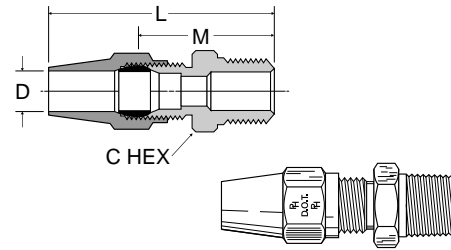

Male Connector VS68AB

Ref. SAE 120102 BA

PART NO.	TUBE SIZE	PIPE THREAD	STRAIGHT THREAD	C HEX	L	M	FLOW DIA. D
VS68AB-4-2	1/4	1/8	7/16-24	7/16	1.47	.89	.189
VS68AB-4-4	1/4	1/4	7/16-24	9/16	1.68	1.10	.189
VS68AB-4-6	1/4	3/8	7/16-24	11/16	1.72	1.14	.189
VS68AB-6-2	3/8	1/8	17/32-24	9/16	1.92	1.03	.189
VS68AB-6-4	3/8	1/4	17/32-24	9/16	2.10	1.21	.314
VS68AB-6-6	3/8	3/8	17/32-24	11/16	2.13	1.24	.314
VS68AB-6-8	3/8	1/2	17/32-24	7/8	2.32	1.43	.314
VS68AB-8-4	1/2	1/4	11/16-20	11/16	2.29	1.33	.314
VS68AB-8-6	1/2	3/8	11/16-20	11/16	2.29	1.33	.408
VS68AB-8-8	1/2	1/2	11/16-20	7/8	2.48	1.52	.408
VS68AB-10-6	5/8	3/8	13/16-18	13/16	2.48	1.39	.408
VS68AB-10-8	5/8	1/2	13/16-18	7/8	2.67	1.58	.533
VS68AB-12-8	3/4	1/2	1-18	1	2.92	1.68	.533
VS68AB-12-12	3/4	3/4	1-18	1-1/8	2.95	1.71	.658
VS68AB-16-12	1	3/4	1-1/4-16	1-1/4	3.20	1.81	.750

Union Tee 264AB

Ref. SAE 120401 BA

PART NO.	TUBE SIZE	STRAIGHT THREAD	L	M	FLOW DIA. D
264AB-4	1/4	7/16-24	1.20	.62	.189
264AB-6	3/8	17/32-24	1.67	.78	.314
264AB-8	1/2	11/16-20	1.89	.93	.408
264AB-10	5/8	13/16-18	2.18	1.09	.533

Union Elbow 265AB

Ref. SAE 120201 BA

PART NO.	TUBE SIZE	STRAIGHT THREAD	L	M	FLOW DIA. D
265AB-4	1/4	7/16-24	1.20	.62	.189
265AB-6	3/8	17/32-24	1.68	.79	.314
265AB-8	1/2	11/16-20	1.89	.93	.408
265AB-10	5/8	13/16-18	2.18	1.09	.533