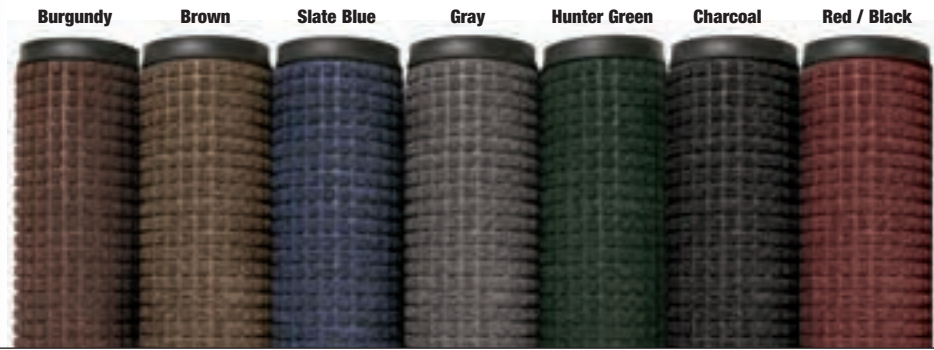

#166 GUZZLER™

Stock Sizes	2' x 3'	3' x 4'	3' x 5'	3' x 10'	4' x 6'	4' x 10'
Actual Size	24" x 36"	36" x 48"	36" x 60"	36" x 120"	46" x 72"	46" x 120"
List Price	$32.52	$65.04	$81.30	$185.40	$130.08	$247.20
Weight (lbs.)	4	8	10	20	16	27

Shipping Location: Superior Manufacturing Group - Chicago, IL 60638