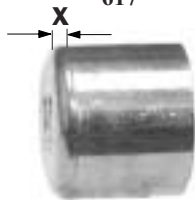

77-428	1/8"	0.003	0	1.62
77-429	1/4"	0.01	0	1.47
77-430	3/8"	0.01	0	2.38
77-431	1/2"	0.02	0	0.72
77-432	5/8"	0.03	1/8	2.52
77-433	3/4"	0.04	1/8	1.25
77-434	1"	0.08	1/8	4.04
77-435	1-1/4"	0.11	1/8	5.83
77-436	1-1/2"	0.18	1/8	7.49
77-437	2"	0.30	0	15.45