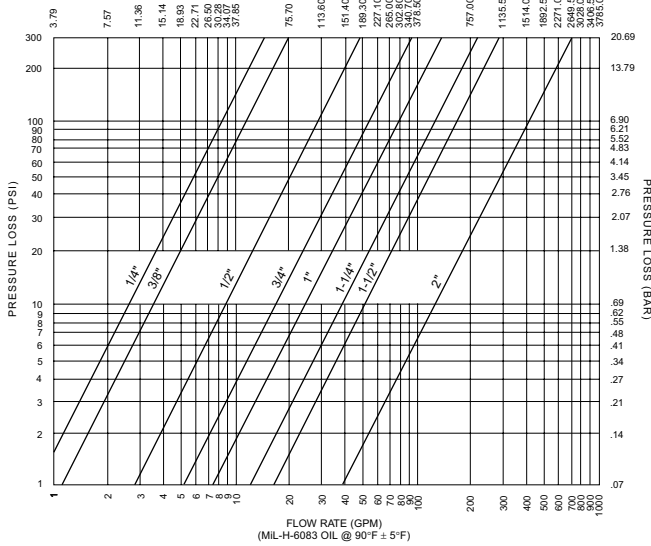

## H SERIES

**Valved and Valved (Double Shut-off)**  
FLOW RATE (LPM)

## IH SERIES

CFM FREE AIR AT 17.7 PSIA, 70°F

**Valved and Plain (Single Shut-off)**  
FLOW RATE (LPM)

## PH SERIES

**Valved and Valved (Double Shut-off)**

FLOW RATE (LPM)