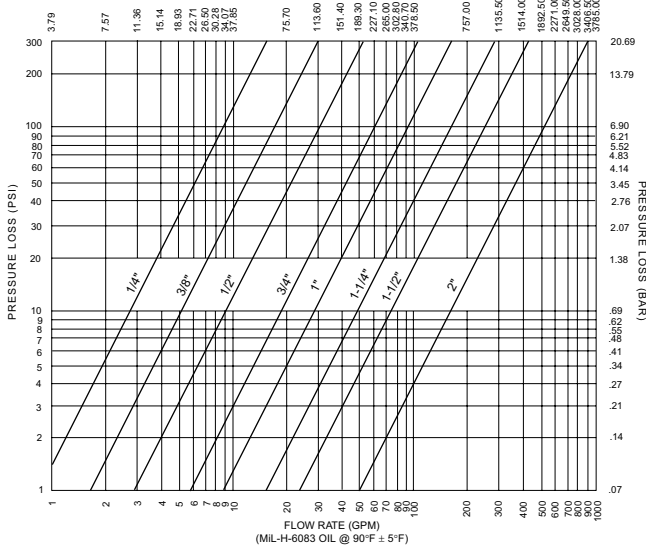

## H SERIES

**Valved and Valved (Double Shut-off)**  
FLOW RATE (LPM)

## IH SERIES

CFM FREE AIR AT 17.7 PSIA, 70°F

**Valved and Plain (Single Shut-off)**  
FLOW RATE (LPM)

## PH SERIES

**Valved and Valved (Double Shut-off)**

FLOW RATE (LPM)