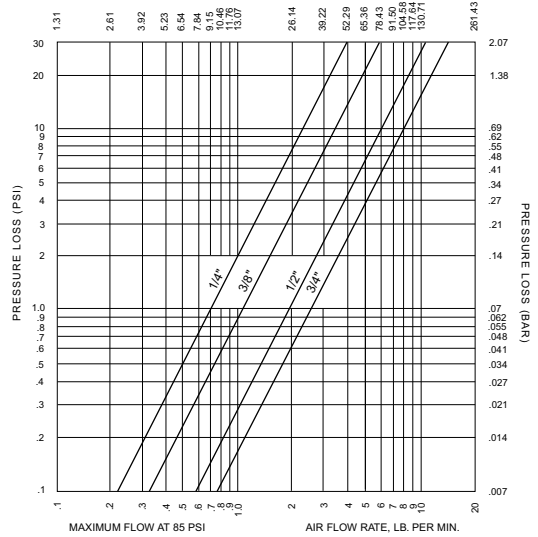

## H SERIES

**Valved and Valved (Double Shut-off)**  
FLOW RATE (LPM)

## IH SERIES

CFM FREE AIR AT 17.7 PSIA, 70°F

**Valved and Plain (Single Shut-off)**  
FLOW RATE (LPM)

## PH SERIES

**Valved and Valved (Double Shut-off)**

FLOW RATE (LPM)