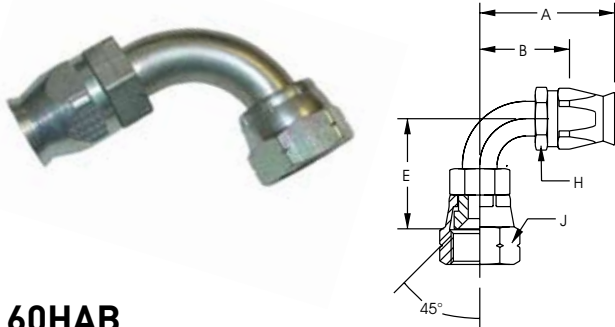

# FIELD ATTACHABLE FITTINGS

## 27990 - 45° SAE Female Swivel - 90° Elbow

### 90 Series Field Attachable

Hose Number	Part Number	Thread Size	Deduct Length
-06	27990-6-6	5/8" -18	1-3/16"
-12	27990-12-12	1-1/16" -14	2-3/16"

NOTES: Brass ferrule, steel tube, nut & socket.