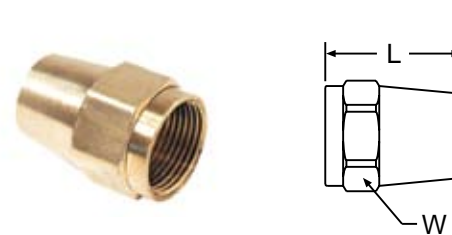

### 90 Series Field Attachable

Hose Number	Part Number	Thread Size	Deduct Length
-06	27990-6-6	5/8" -18	1-3/16"
-12	27990-12-12	1-1/16" -14	2-3/16"

NOTES: Brass ferrule, steel tube, nut & socket.

### SAE Compression Airbrake Ferrule

Hose Size	Part Number	Tube Size
-08	60HAB-08	1/2"
-10	60HAB-10	5/8"
-12	60HAB-12	3/4"

NOTE: Use with Compression Airbrake Fittings

### SAE Compression Airbrake Nut

Hose Size	Part Number	Thread Size	Tube Size
-08	61HAB-08	1-1/16"-20	1/2"
-10	61HAB-10	1-3/16"-18	5/8"
-12	61HAB-12	1"-18	3/4"

NOTE: Use with Compression Airbrake Fittings