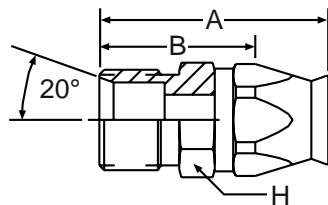

FIELD ATTACHABLE FITTINGS

23790 - 37° JIC Female Swivel - 45° Elbow

90 Series Field Attachable

Hose Number	Part Number	Thread Size	Deduct Length
-04	23790-4-4	7/16" -20	1-3/8"
-05	23790-5-5	1/2" -20	1-1/8"
-06	23790-6-6	9/16" -18	1-3/16"
-06	23790-8-6	3/4" -16	1-19/32"
-08	23790-8-8	3/4" -16	1-5/8"
-10	23790-10-10	7/8" -14	1-25/32"
-12	23790-12-12	1-1/16" -12	2-7/32"
-16	23790-16-16	1-5/16" - 12	2-1/2"

NOTES: Brass ferrule, steel tube, nut & socket.

23990 - 37° JIC Female Swivel - 90° Elbow

90 Series Field Attachable

Hose Number	Part Number	Thread Size	Deduct Length
-04	23990-4-4	7/16" -20	1-1/4"
-05	23990-5-5	1/2" -20	1-1/4"
-06	23990-6-6	9/16" -18	1-3/32"
-06	23990-8-6	3/4" -16	1-1/4"
-08	23990-8-8	3/4" -16	1-1/2"
-10	23990-10-10	7/8" -14	1-1/2"
-12	23990-12-12	1-1/16" -12	2-5/16"
-16	23990-16-16	1-5/16" - 12	2-1/2"

NOTES: Brass ferrule, steel tube, nut & socket.

26190 - SAE Compression Air Brake

90 Series Field Attachable

Hose Number	Part Number	Thread Size	Deduct Length
-08	26190-8-8	11/16" - 20	1-1/16"
-10	26190-8-10	11/16" - 20	1-5/32"
-10	26190-10-10	13/16" - 18	1-15/16"
-10	26190-12-10	1" - 18	1-5/16"
-12	26190-12-12	1" - 18	1-13/16"