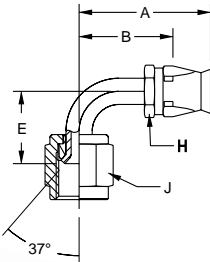

FIELD ATTACHABLE FITTINGS

23790 - 37° JIC Female Swivel - 45° Elbow

90 Series Field Attachable

Hose Number	Part Number	Thread Size	Deduct Length
-04	23790-4-4	7/16" -20	1-3/8"
-05	23790-5-5	1/2" -20	1-1/8"
-06	23790-6-6	9/16" -18	1-3/16"
-06	23790-8-6	3/4" -16	1-19/32"
-08	23790-8-8	3/4" -16	1-5/8"
-10	23790-10-10	7/8" -14	1-25/32"
-12	23790-12-12	1-1/16" -12	2-7/32"
-16	23790-16-16	1-5/16" - 12	2-1/2"

NOTES: Brass ferrule, steel tube, nut & socket.

23990 - 37° JIC Female Swivel - 90° Elbow

90 Series Field Attachable

Hose Number	Part Number	Thread Size	Deduct Length
-04	23990-4-4	7/16" -20	1-1/4"
-05	23990-5-5	1/2" -20	1-1/4"
-06	23990-6-6	9/16" -18	1-3/32"
-06	23990-8-6	3/4" -16	1-1/4"
-08	23990-8-8	3/4" -16	1-1/2"
-10	23990-10-10	7/8" -14	1-1/2"
-12	23990-12-12	1-1/16" -12	2-5/16"
-16	23990-16-16	1-5/16" - 12	2-1/2"

NOTES: Brass ferrule, steel tube, nut & socket.

26190 - SAE Compression Air Brake

90 Series Field Attachable

Hose Number	Part Number	Thread Size	Deduct Length
-08	26190-8-8	11/16" - 20	1-1/16"
-10	26190-8-10	11/16" - 20	1-5/32"
-10	26190-10-10	13/16" - 18	1-15/16"
-10	26190-12-10	1" - 18	1-5/16"
-12	26190-12-12	1" - 18	1-13/16"

Note: Brass Nipple & Ferrule, Carbon Steel Socket.
Use with 61HAB nut and 60HAB sleeve, nut included.

Smoothbore
PTFE Hose

Convuluted
PTFE Hose

Flare Seal
Hose

Silicone
Hose

Specialty
Hoses

Fittings
Field Attachable