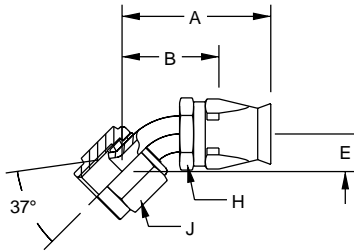

FIELD ATTACHABLE FITTINGS

23790 - 37° JIC Female Swivel - 45° Elbow

90 Series Field Attachable

Hose Number	Part Number	Thread Size	Deduct Length
-04	23790-4-4	7/16" -20	1-3/8"
-05	23790-5-5	1/2" -20	1-1/8"
-06	23790-6-6	9/16" -18	1-3/16"
-06	23790-8-6	3/4" -16	1-19/32"
-08	23790-8-8	3/4" -16	1-5/8"
-10	23790-10-10	7/8" -14	1-25/32"
-12	23790-12-12	1-1/16" -12	2-7/32"
-16	23790-16-16	1-5/16" - 12	2-1/2"

NOTES: Brass ferrule, steel tube, nut & socket.

23990 - 37° JIC Female Swivel - 90° Elbow

90 Series Field Attachable

Hose Number	Part Number	Thread Size	Deduct Length
-04	23990-4-4	7/16" -20	1-1/4"
-05	23990-5-5	1/2" -20	1-1/4"
-06	23990-6-6	9/16" -18	1-3/32"
-06	23990-8-6	3/4" -16	1-1/4"
-08	23990-8-8	3/4" -16	1-1/2"
-10	23990-10-10	7/8" -14	1-1/2"
-12	23990-12-12	1-1/16" -12	2-5/16"
-16	23990-16-16	1-5/16" - 12	2-1/2"

NOTES: Brass ferrule, steel tube, nut & socket.

26190 - SAE Compression Air Brake

90 Series Field Attachable

Hose Number	Part Number	Thread Size	Deduct Length
-08	26190-8-8	11/16" - 20	1-1/16"
-10	26190-8-10	11/16" - 20	1-5/32"
-10	26190-10-10	13/16" - 18	1-15/16"
-10	26190-12-10	1" - 18	1-5/16"
-12	26190-12-12	1" - 18	1-13/16"

Note: Brass Nipple & Ferrule, Carbon Steel Socket.
Use with 61HAB nut and 60HAB sleeve, nut included.

Smoothbore
PTFE Hose

Convuluted
PTFE Hose

Flare Seal
Hose

Silicone
Hose

Specialty
Hoses

Fittings
Field Attachable