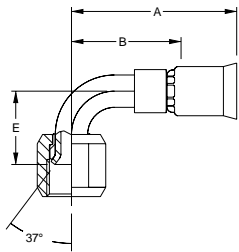

INDUSTRIAL 91N FITTINGS

13991N JIC 37° Swivel 90° Elbow

91N Series Permanent

*Part Number	C	Thread Size	Inch	Tube Size		Cutoff Allow. B		E		J Hex	
				Inch	MM	Inch	MM	Inch	MM		
13991N-4-4		7/16-20	-4	1/4	1.62	41	1-1/16	37	0.68	17	9/16
13991N-5-5	+	1/2-20	-5	5/16	1.71	43	1-1/8	29	0.77	20	5/8
13991N-6-6	+	9/16-18	-6	3/8	1.91	49	1-1/4	32	0.85	22	11/16
13991N-8-8		3/4-16	-8	1/2	2.03	52	1-5/16	33	1.09	28	7/8
13991N-10-10		7/8-14	-10	5/8	2.27	58	1-9/16	37	1.23	43	1
13991N-12-12	+	1-1/16-12	-12	3/4	2.75	58	1-15/16	49	1.82	46	1-1/2
13991N-16-16	+	1-5/16-12	-16	1	3.15	80	2-3/16	56	2.14	52	1-1/2
13991N-20-20	+	1-5/8-12	-20	1-1/4	3.53	90	2-7/16	62	1.18	30	2

* Steel tube, nipple, nut and shell.

C – All components 303 stainless steel.

14191N JIC 37° Swivel 90° Long Elbow

91N Series Permanent

*Part Number	C	Thread Size	Inch	Tube Size		Cutoff Allow. B		E		J Hex	
				Inch	MM	Inch	MM	Inch	MM		
14191N-4-4		7/16-20	-4	1/4	1.66	42	1-1/8	29	1.80	46	9/16
14191N-5-5	+	1/2-20	-5	5/16	1.72	44	1-1/8	29	1.77	45	5/8
14191N-6-6	+	9/16-18	-6	3/8	1.93	49	1-5/16	33	2.18	55	11/16
14191N-8-8	+	3/4-16	-8	1/2	2.11	54	1-3/8	35	2.43	62	7/8
14191N-10-10	+	7/8-14	-10	5/8	2.34	59	1-5/8	41	2.57	43	1
14191N-12-12	+	1-1/16-12	-12	3/4	2.63	58	1-7/8	48	3.73	95	1-1/4
14191N-16-16	+	1-5/16-12	-16	1	3.15	80	2-3/16	56	4.33	110	1-1/2
14191N-20-20 (+)	+	1-5/8-12	-20	1-1/4	4.00	102	2-15/16	75	5.28	134	2

* Steel tube, nipple, nut and shell.

C – All components 303 stainless steel.

16191N Compression Air Brake

91N Series Permanent

*Part Number	B	C	Thread Size	Inch	Tube Size		Cutoff Allow. B		J Hex	
					Inch	MM	Inch	MM		
16191N-8-8	+	+	11/16-20	-8	1/2	1.61	41	15/16	24	3/4
16191N-8-10	+	+	11/16-20	-10	5/8	1.61	41	15/16	24	7/8
16191N-10-10	+	+	13/16-18	-10	5/8	1.82	46	1-1/8	29	15/16
16191N-12-12	+	+	1-18	-12	3/4	1.93	49	1-1/8	29	1-1/4