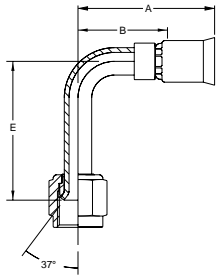

INDUSTRIAL 91N FITTINGS

13991N JIC 37° Swivel 90° Elbow

91N Series Permanent

*Part Number	C	Thread Size	Inch	Tube Size		Cutoff Allow. B		E		J Hex	
				Inch	MM	Inch	MM	Inch	MM		
13991N-4-4		7/16-20	-4	1/4	1.62	41	1-1/16	37	0.68	17	9/16
13991N-5-5	+	1/2-20	-5	5/16	1.71	43	1-1/8	29	0.77	20	5/8
13991N-6-6	+	9/16-18	-6	3/8	1.91	49	1-1/4	32	0.85	22	11/16
13991N-8-8		3/4-16	-8	1/2	2.03	52	1-5/16	33	1.09	28	7/8
13991N-10-10		7/8-14	-10	5/8	2.27	58	1-9/16	37	1.23	43	1
13991N-12-12	+	1-1/16-12	-12	3/4	2.75	58	1-15/16	49	1.82	46	1-1/2
13991N-16-16	+	1-5/16-12	-16	1	3.15	80	2-3/16	56	2.14	52	1-1/2
13991N-20-20	+	1-5/8-12	-20	1-1/4	3.53	90	2-7/16	62	1.18	30	2

* Steel tube, nipple, nut and shell.

C – All components 303 stainless steel.

14191N JIC 37° Swivel 90° Long Elbow

91N Series Permanent

*Part Number	C	Thread Size	Inch	Tube Size		Cutoff Allow. B		E		J Hex	
				Inch	MM	Inch	MM	Inch	MM		
14191N-4-4		7/16-20	-4	1/4	1.66	42	1-1/8	29	1.80	46	9/16
14191N-5-5	+	1/2-20	-5	5/16	1.72	44	1-1/8	29	1.77	45	5/8
14191N-6-6	+	9/16-18	-6	3/8	1.93	49	1-5/16	33	2.18	55	11/16
14191N-8-8	+	3/4-16	-8	1/2	2.11	54	1-3/8	35	2.43	62	7/8
14191N-10-10	+	7/8-14	-10	5/8	2.34	59	1-5/8	41	2.57	43	1
14191N-12-12	+	1-1/16-12	-12	3/4	2.63	58	1-7/8	48	3.73	95	1-1/4
14191N-16-16	+	1-5/16-12	-16	1	3.15	80	2-3/16	56	4.33	110	1-1/2
14191N-20-20 (+)	+	1-5/8-12	-20	1-1/4	4.00	102	2-15/16	75	5.28	134	2

* Steel tube, nipple, nut and shell.

C – All components 303 stainless steel.

16191N Compression Air Brake

91N Series Permanent

*Part Number	B	C	Thread Size	Inch	Tube Size		Cutoff Allow. B		J Hex	
					Inch	MM	Inch	MM		
16191N-8-8	+	+	11/16-20	-8	1/2	1.61	41	15/16	24	3/4
16191N-8-10	+	+	11/16-20	-10	5/8	1.61	41	15/16	24	7/8
16191N-10-10	+	+	13/16-18	-10	5/8	1.82	46	1-1/8	29	15/16
16191N-12-12	+	+	1-18	-12	3/4	1.93	49	1-1/8	29	1-1/4