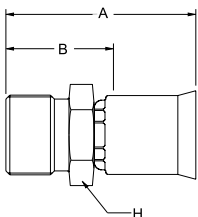

INDUSTRIAL 91N FITTINGS

13991N JIC 37° Swivel 90° Elbow

91N Series Permanent

*Part Number	C	Thread Size	Inch	Tube Size		Cutoff Allow. B		E		J Hex	
				Inch	MM	Inch	MM	Inch	MM		
13991N-4-4		7/16-20	-4	1/4	1.62	41	1-1/16	37	0.68	17	9/16
13991N-5-5	+	1/2-20	-5	5/16	1.71	43	1-1/8	29	0.77	20	5/8
13991N-6-6	+	9/16-18	-6	3/8	1.91	49	1-1/4	32	0.85	22	11/16
13991N-8-8		3/4-16	-8	1/2	2.03	52	1-5/16	33	1.09	28	7/8
13991N-10-10		7/8-14	-10	5/8	2.27	58	1-9/16	37	1.23	43	1
13991N-12-12	+	1-1/16-12	-12	3/4	2.75	58	1-15/16	49	1.82	46	1-1/2
13991N-16-16	+	1-5/16-12	-16	1	3.15	80	2-3/16	56	2.14	52	1-1/2
13991N-20-20	+	1-5/8-12	-20	1-1/4	3.53	90	2-7/16	62	1.18	30	2

* Steel tube, nipple, nut and shell.

C – All components 303 stainless steel.

14191N JIC 37° Swivel 90° Long Elbow

91N Series Permanent

*Part Number	C	Thread Size	Inch	Tube Size		Cutoff Allow. B		E		J Hex	
				Inch	MM	Inch	MM	Inch	MM		
14191N-4-4		7/16-20	-4	1/4	1.66	42	1-1/8	29	1.80	46	9/16
14191N-5-5	+	1/2-20	-5	5/16	1.72	44	1-1/8	29	1.77	45	5/8
14191N-6-6	+	9/16-18	-6	3/8	1.93	49	1-5/16	33	2.18	55	11/16
14191N-8-8	+	3/4-16	-8	1/2	2.11	54	1-3/8	35	2.43	62	7/8
14191N-10-10	+	7/8-14	-10	5/8	2.34	59	1-5/8	41	2.57	43	1
14191N-12-12	+	1-1/16-12	-12	3/4	2.63	58	1-7/8	48	3.73	95	1-1/4
14191N-16-16	+	1-5/16-12	-16	1	3.15	80	2-3/16	56	4.33	110	1-1/2
14191N-20-20 (+)	+	1-5/8-12	-20	1-1/4	4.00	102	2-15/16	75	5.28	134	2

* Steel tube, nipple, nut and shell.

C – All components 303 stainless steel.

16191N Compression Air Brake

91N Series Permanent

*Part Number	B	C	Thread Size	Inch	Tube Size		Cutoff Allow. B		J Hex	
					Inch	MM	Inch	MM		
16191N-8-8	+	+	11/16-20	-8	1/2	1.61	41	15/16	24	3/4
16191N-8-10	+	+	11/16-20	-10	5/8	1.61	41	15/16	24	7/8
16191N-10-10	+	+	13/16-18	-10	5/8	1.82	46	1-1/8	29	15/16
16191N-12-12	+	+	1-18	-12	3/4	1.93	49	1-1/8	29	1-1/4