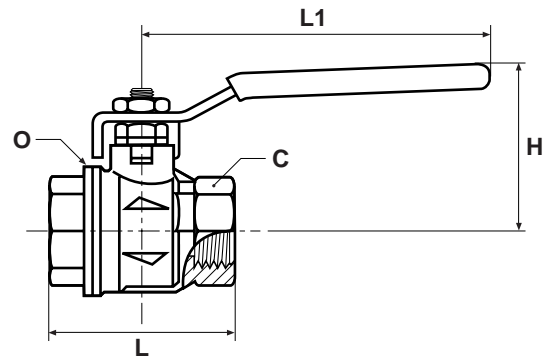

BVGC BSPP Female/Female Valve With Lever Handle

PART NO.	DN MM	THREAD BSPP	C	H	L	L1	O
BVG4-1/4C	8	1/4	20	39.5	39	82	25.0
BVG4-3/8C	10	3/8	20	39.5	39	82	25.0
BVG4-1/2C	15	1/2	25	44.0	50	100	32.5
BVG4-3/4C	20	3/4	31	50.0	54	120	39.0
BVG4-1C	25	1	38	54.0	67	120	47.5
BVG4-1.1/4C	32	1.1/4	48	76.5	77	158	59.0
BVG4-1.1/2C	40	1.1/2	54	82.5	90	158	71.5
BVG4-2C	50	2	66	89.5	106	158	86.0

BVGT4 BSPP Female/Female Valve With Compact Handle

PART NO.	DN MM	THREAD BSPP	C	H	L	L1	O
BVGT4-1/4C	8	1/4	20	40	39	50	25.0
BVGT4-3/8C	10	3/8	20	40	39	50	25.0
BVGT4-1/2C	15	1/2	25	44	50	50	32.5
BVGT4-3/4C	20	3/4	31	49	54	60	39.0
BVGT4-1C	25	1	38	53	67	60	47.5