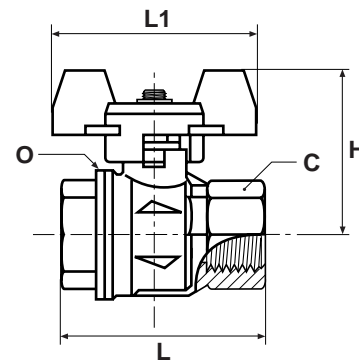

BVGC BSPP Female/Female Valve With Lever Handle

PART NO.	DN MM	THREAD BSPP	C	H	L	L1	O
BVG4-1/4C	8	1/4	20	39.5	39	82	25.0
BVG4-3/8C	10	3/8	20	39.5	39	82	25.0
BVG4-1/2C	15	1/2	25	44.0	50	100	32.5
BVG4-3/4C	20	3/4	31	50.0	54	120	39.0
BVG4-1C	25	1	38	54.0	67	120	47.5
BVG4-1.1/4C	32	1.1/4	48	76.5	77	158	59.0
BVG4-1.1/2C	40	1.1/2	54	82.5	90	158	71.5
BVG4-2C	50	2	66	89.5	106	158	86.0

BVGT4 BSPP Female/Female Valve With Compact Handle

PART NO.	DN MM	THREAD BSPP	C	H	L	L1	O
BVGT4-1/4C	8	1/4	20	40	39	50	25.0
BVGT4-3/8C	10	3/8	20	40	39	50	25.0
BVGT4-1/2C	15	1/2	25	44	50	50	32.5
BVGT4-3/4C	20	3/4	31	49	54	60	39.0
BVGT4-1C	25	1	38	53	67	60	47.5