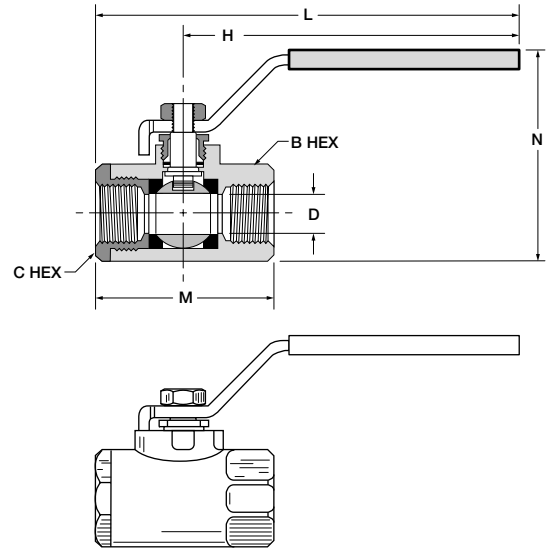

Female/Female, Straight Thread O-Ring Port XV506SS

PART NO.	STRT. THREAD	B HEX	C HEX	H	L	M	N	D FLOW Ø
XV506SS-4	7/16-20	15/16	15/16	4.00	5.10	2.17	2.52	.375
XV506SS-6	9/16-18	15/16	15/16	4.00	5.10	2.17	2.52	.375
XV506SS-8	3/4-16	1-1/16	1-1/16	4.00	5.25	2.47	2.70	.500
XV506SS-12	1-1/16-12	1-1/4	1-5/16	5.00	6.67	3.35	3.42	.787
XV506SS-16	1-5/16-12	1-1/2	1-9/16	5.00	6.77	3.54	3.81	1.000

Female/Female, Straight Thread O-Ring Port XV506SS-20, XV506SS-24, XV506SS-32

PART NO.	STRT. THREAD	B HEX	C HEX	H	L	M	N	D FLOW Ø
XV506SS-20	1 5/8-12	1.93	1.93	7.00	9.000	4.000	3.27	1.25
XV506SS-24	1 7/8-12	2.13	2.13	7.00	9.185	4.375	3.45	1.50
XV506SS-32	2 1/2-12	2.85	2.85	7.00	9.750	5.500	3.81	2.00