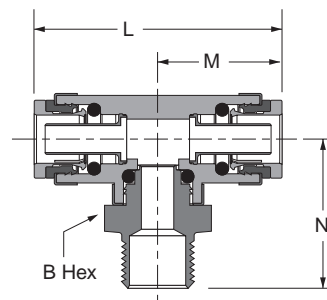

Male Branch Tee Swivel 372PTC

PART NO.	TUBE SIZE	PIPE THREAD	B HEX	L	M	N
372PTC-4-2	1/4	1/8	9/16	1.42	.73	1.22
372PTC-4-4	1/4	1/4	9/16	1.42	.71	1.37
372PTC-4-6	1/4	3/8	3/4	1.42	.71	1.37
372PTC-6-2	3/8	1/8	3/4	1.99	.99	1.17
372PTC-6-4	3/8	1/4	3/4	1.99	.99	1.32
372PTC-6-6	3/8	3/8	3/4	1.99	.99	1.32
372PTC-8-4-8	1/2x1/4	1/2	15/16	2.28	1.14	1.58
372PTC-8-6	1/2	3/8	15/16	2.25	1.13	1.39
372PTC-8-8	1/2	1/2	15/16	2.25	1.13	1.58
372PTC-10-8	5/8	1/2	1-1/16	2.82	1.41	1.81

Male Elbow Swivel 45° 379PTC

PART NO.	TUBE SIZE	PIPE THREAD	B HEX	L	M
379PTC-4-2	1/4	1/8	9/16	.64	.97
379PTC-4-4	1/4	1/4	9/16	.64	1.12
379PTC-4-6	1/4	3/8	3/4	.64	1.12
379PTC-6-2	3/8	1/8	3/4	.87	1.01
379PTC-6-4	3/8	1/4	3/4	.87	1.16
379PTC-6-6	3/8	3/8	3/4	.87	1.16
379PTC-8-4	1/2	1/4	15/16	1.01	1.20
379PTC-8-6	1/2	3/8	15/16	1.01	1.20
379PTC-8-8	1/2	1/2	15/16	1.01	1.39
379PTC-10-6	5/8	3/8	1-1/16	1.18	1.42
379PTC-10-8	5/8	1/2	1-1/16	1.18	1.61
379PTC-12-8	3/4	1/2	1-3/16	1.35	1.69
379PTC-12-12	3/4	3/4	1-3/16	1.35	1.79