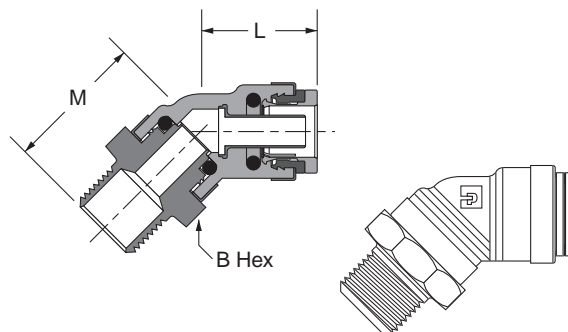

Male Branch Tee Swivel 372PTC

PART NO.	TUBE SIZE	PIPE THREAD	B HEX	L	M	N
372PTC-4-2	1/4	1/8	9/16	1.42	.73	1.22
372PTC-4-4	1/4	1/4	9/16	1.42	.71	1.37
372PTC-4-6	1/4	3/8	3/4	1.42	.71	1.37
372PTC-6-2	3/8	1/8	3/4	1.99	.99	1.17
372PTC-6-4	3/8	1/4	3/4	1.99	.99	1.32
372PTC-6-6	3/8	3/8	3/4	1.99	.99	1.32
372PTC-8-4-8	1/2x1/4	1/2	15/16	2.28	1.14	1.58
372PTC-8-6	1/2	3/8	15/16	2.25	1.13	1.39
372PTC-8-8	1/2	1/2	15/16	2.25	1.13	1.58
372PTC-10-8	5/8	1/2	1-1/16	2.82	1.41	1.81

Male Elbow Swivel 45° 379PTC

PART NO.	TUBE SIZE	PIPE THREAD	B HEX	L	M
379PTC-4-2	1/4	1/8	9/16	.64	.97
379PTC-4-4	1/4	1/4	9/16	.64	1.12
379PTC-4-6	1/4	3/8	3/4	.64	1.12
379PTC-6-2	3/8	1/8	3/4	.87	1.01
379PTC-6-4	3/8	1/4	3/4	.87	1.16
379PTC-6-6	3/8	3/8	3/4	.87	1.16
379PTC-8-4	1/2	1/4	15/16	1.01	1.20
379PTC-8-6	1/2	3/8	15/16	1.01	1.20
379PTC-8-8	1/2	1/2	15/16	1.01	1.39
379PTC-10-6	5/8	3/8	1-1/16	1.18	1.42
379PTC-10-8	5/8	1/2	1-1/16	1.18	1.61
379PTC-12-8	3/4	1/2	1-3/16	1.35	1.69
379PTC-12-12	3/4	3/4	1-3/16	1.35	1.79