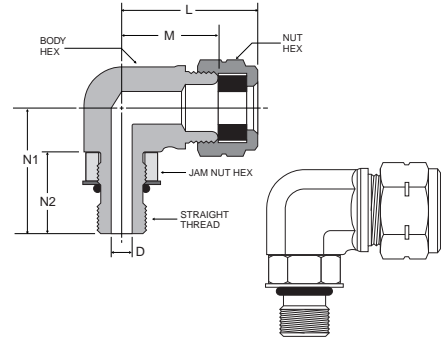

Male Elbow 1695VLV

PART NO.	TUBE SIZE	STRAIGHT THREAD	NUT HEX	BODY HEX	JAM NUT HEX	L	M	N1	N2	D
1695VLV-4-4	1/4	7/16-20	9/16	9/16	9/16	1.15	.84	1.07	.71	.18
1695VLV-5-4	5/16	7/16-20	5/8	9/16	9/16	1.16	.81	1.07	.71	.18
1695VLV-6-4	3/8	7/16-20	3/4	5/8	9/16	1.19	.84	1.10	.71	.18
1695VLV-6-6	3/8	9/16-18	3/4	5/8	11/16	1.29	.94	1.17	.78	.30
1695VLV-8-8	1/2	3/4-16	15/16	3/4	7/8	1.54	1.06	1.44	.89	.39
1695VLV-10-10	5/8	7/8-14	1 1/8	1.00	1.00	1.92	1.28	1.68	1.03	.50
1695VLV-12-12	3/4	1 1/16-12	1 1/4	1.00	1 1/4	2.04	1.28	1.82	1.17	.62

Female Elbow 170VL

PART NO.	TUBE SIZE	PIPE THREAD	L	M	N	FLOW DIA.D
170VL-4-2	1/4	1/8	.96	.65	.50	.188
170VL-5-4	5/16	1/4	1.16	.81	.70	.250

Male Run Tee 171VL

PART NO.	TUBE SIZE	PIPE THREAD	C HEX	L	M	FLOW DIA.D
171VL-4-2	1/4	1/8	9/16	1.03	.76	.188
171VL-4-4	1/4	1/4	9/16	1.12	1.03	.188

Male Run Tee 1715VLV

PART NO.	TUBE SIZE	STRAIGHT THREAD	NUT HEX	BODY HEX	JAM NUT HEX	L	M	N	D
1715VLV-4-4	1/4	7/16-20	9/16	1/2	9/16	2.30	.88	1.19	.18

Male Run Tee 172VL

PART NO.	TUBE SIZE	PIPE THREAD	C HEX	L	M	FLOW DIA.D
172VL-4-2	1/4	1/8	9/16	1.06	.75	.188