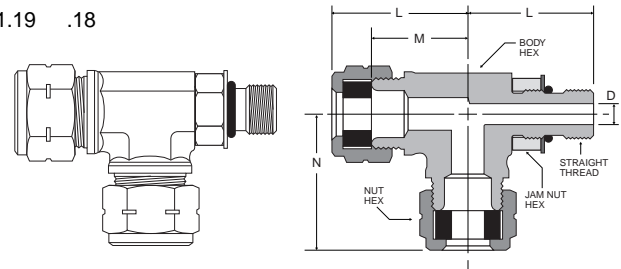

Male Elbow 1695VLV

PART NO.	TUBE SIZE	STRAIGHT THREAD	NUT HEX	BODY HEX	JAM NUT HEX	L	M	N1	N2	D
1695VLV-4-4	1/4	7/16-20	9/16	9/16	9/16	1.15	.84	1.07	.71	.18
1695VLV-5-4	5/16	7/16-20	5/8	9/16	9/16	1.16	.81	1.07	.71	.18
1695VLV-6-4	3/8	7/16-20	3/4	5/8	9/16	1.19	.84	1.10	.71	.18
1695VLV-6-6	3/8	9/16-18	3/4	5/8	11/16	1.29	.94	1.17	.78	.30
1695VLV-8-8	1/2	3/4-16	15/16	3/4	7/8	1.54	1.06	1.44	.89	.39
1695VLV-10-10	5/8	7/8-14	1 1/8	1.00	1.00	1.92	1.28	1.68	1.03	.50
1695VLV-12-12	3/4	1 1/16-12	1 1/4	1.00	1 1/4	2.04	1.28	1.82	1.17	.62

Female Elbow 170VL

PART NO.	TUBE SIZE	PIPE THREAD	L	M	N	FLOW DIA.D
170VL-4-2	1/4	1/8	.96	.65	.50	.188
170VL-5-4	5/16	1/4	1.16	.81	.70	.250

Male Run Tee 171VL

PART NO.	TUBE SIZE	PIPE THREAD	C HEX	L	M	FLOW DIA.D
171VL-4-2	1/4	1/8	9/16	1.03	.76	.188
171VL-4-4	1/4	1/4	9/16	1.12	1.03	.188

Male Run Tee 1715VLV

PART NO.	TUBE SIZE	STRAIGHT THREAD	NUT HEX	BODY HEX	JAM NUT HEX	L	M	N	D
1715VLV-4-4	1/4	7/16-20	9/16	1/2	9/16	2.30	.88	1.19	.18

Male Run Tee 172VL

PART NO.	TUBE SIZE	PIPE THREAD	C HEX	L	M	FLOW DIA.D
172VL-4-2	1/4	1/8	9/16	1.06	.75	.188