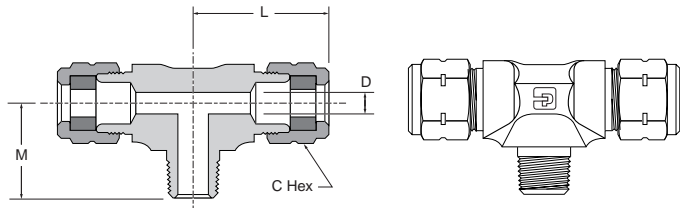

Male Elbow 1695VLV

PART NO.	TUBE SIZE	STRAIGHT THREAD	NUT HEX	BODY HEX	JAM NUT HEX	L	M	N1	N2	D
1695VLV-4-4	1/4	7/16-20	9/16	9/16	9/16	1.15	.84	1.07	.71	.18
1695VLV-5-4	5/16	7/16-20	5/8	9/16	9/16	1.16	.81	1.07	.71	.18
1695VLV-6-4	3/8	7/16-20	3/4	5/8	9/16	1.19	.84	1.10	.71	.18
1695VLV-6-6	3/8	9/16-18	3/4	5/8	11/16	1.29	.94	1.17	.78	.30
1695VLV-8-8	1/2	3/4-16	15/16	3/4	7/8	1.54	1.06	1.44	.89	.39
1695VLV-10-10	5/8	7/8-14	1 1/8	1.00	1.00	1.92	1.28	1.68	1.03	.50
1695VLV-12-12	3/4	1 1/16-12	1 1/4	1.00	1 1/4	2.04	1.28	1.82	1.17	.62

Female Elbow 170VL

PART NO.	TUBE SIZE	PIPE THREAD	L	M	N	FLOW DIA.D
170VL-4-2	1/4	1/8	.96	.65	.50	.188
170VL-5-4	5/16	1/4	1.16	.81	.70	.250

Male Run Tee 171VL

PART NO.	TUBE SIZE	PIPE THREAD	C HEX	L	M	FLOW DIA.D
171VL-4-2	1/4	1/8	9/16	1.03	.76	.188
171VL-4-4	1/4	1/4	9/16	1.12	1.03	.188

Male Run Tee 1715VLV

PART NO.	TUBE SIZE	STRAIGHT THREAD	NUT HEX	BODY HEX	JAM NUT HEX	L	M	N	D
1715VLV-4-4	1/4	7/16-20	9/16	1/2	9/16	2.30	.88	1.19	.18

Male Run Tee 172VL

PART NO.	TUBE SIZE	PIPE THREAD	C HEX	L	M	FLOW DIA.D
172VL-4-2	1/4	1/8	9/16	1.06	.75	.188