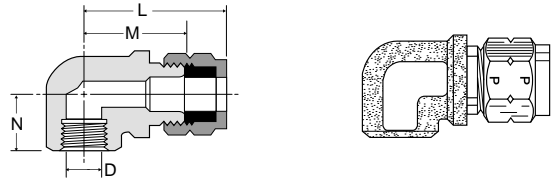

Male Elbow 1695VLV

PART NO.	TUBE SIZE	STRAIGHT THREAD	NUT HEX	BODY HEX	JAM NUT HEX	L	M	N1	N2	D
1695VLV-4-4	1/4	7/16-20	9/16	9/16	9/16	1.15	.84	1.07	.71	.18
1695VLV-5-4	5/16	7/16-20	5/8	9/16	9/16	1.16	.81	1.07	.71	.18
1695VLV-6-4	3/8	7/16-20	3/4	5/8	9/16	1.19	.84	1.10	.71	.18
1695VLV-6-6	3/8	9/16-18	3/4	5/8	11/16	1.29	.94	1.17	.78	.30
1695VLV-8-8	1/2	3/4-16	15/16	3/4	7/8	1.54	1.06	1.44	.89	.39
1695VLV-10-10	5/8	7/8-14	1 1/8	1.00	1.00	1.92	1.28	1.68	1.03	.50
1695VLV-12-12	3/4	1 1/16-12	1 1/4	1.00	1 1/4	2.04	1.28	1.82	1.17	.62

Female Elbow 170VL

PART NO.	TUBE SIZE	PIPE THREAD	L	M	N	FLOW DIA.D
170VL-4-2	1/4	1/8	.96	.65	.50	.188
170VL-5-4	5/16	1/4	1.16	.81	.70	.250

Male Run Tee 171VL

PART NO.	TUBE SIZE	PIPE THREAD	C HEX	L	M	FLOW DIA.D
171VL-4-2	1/4	1/8	9/16	1.03	.76	.188
171VL-4-4	1/4	1/4	9/16	1.12	1.03	.188

Male Run Tee 1715VLV

PART NO.	TUBE SIZE	STRAIGHT THREAD	NUT HEX	BODY HEX	JAM NUT HEX	L	M	N	D
1715VLV-4-4	1/4	7/16-20	9/16	1/2	9/16	2.30	.88	1.19	.18

Male Run Tee 172VL

PART NO.	TUBE SIZE	PIPE THREAD	C HEX	L	M	FLOW DIA.D
172VL-4-2	1/4	1/8	9/16	1.06	.75	.188