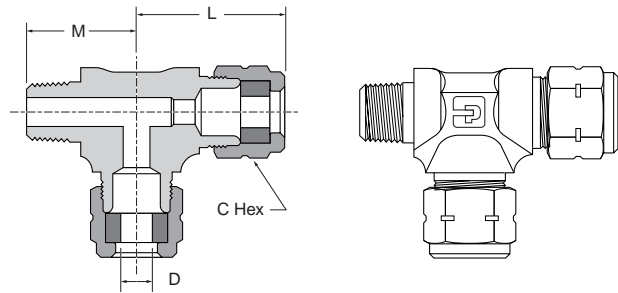

Male Elbow 1695VLV

PART NO.	TUBE SIZE	STRAIGHT THREAD	NUT HEX	BODY HEX	JAM NUT HEX	L	M	N1	N2	D
1695VLV-4-4	1/4	7/16-20	9/16	9/16	9/16	1.15	.84	1.07	.71	.18
1695VLV-5-4	5/16	7/16-20	5/8	9/16	9/16	1.16	.81	1.07	.71	.18
1695VLV-6-4	3/8	7/16-20	3/4	5/8	9/16	1.19	.84	1.10	.71	.18
1695VLV-6-6	3/8	9/16-18	3/4	5/8	11/16	1.29	.94	1.17	.78	.30
1695VLV-8-8	1/2	3/4-16	15/16	3/4	7/8	1.54	1.06	1.44	.89	.39
1695VLV-10-10	5/8	7/8-14	1 1/8	1.00	1.00	1.92	1.28	1.68	1.03	.50
1695VLV-12-12	3/4	1 1/16-12	1 1/4	1.00	1 1/4	2.04	1.28	1.82	1.17	.62

Female Elbow 170VL

PART NO.	TUBE SIZE	PIPE THREAD	L	M	N	FLOW DIA.D
170VL-4-2	1/4	1/8	.96	.65	.50	.188
170VL-5-4	5/16	1/4	1.16	.81	.70	.250

Male Run Tee 171VL

PART NO.	TUBE SIZE	PIPE THREAD	C HEX	L	M	FLOW DIA.D
171VL-4-2	1/4	1/8	9/16	1.03	.76	.188
171VL-4-4	1/4	1/4	9/16	1.12	1.03	.188

Male Run Tee 1715VLV

PART NO.	TUBE SIZE	STRAIGHT THREAD	NUT HEX	BODY HEX	JAM NUT HEX	L	M	N	D
1715VLV-4-4	1/4	7/16-20	9/16	1/2	9/16	2.30	.88	1.19	.18

Male Run Tee 172VL

PART NO.	TUBE SIZE	PIPE THREAD	C HEX	L	M	FLOW DIA.D
172VL-4-2	1/4	1/8	9/16	1.06	.75	.188