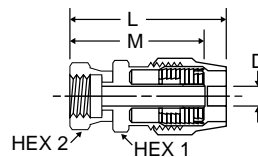

Nut 61RB

| PART NO. | HOSE SIZE | STRAIGHT THREAD | HEX | L | D |
|----------|-----------|-----------------|--------|------|-----|
| 61RB-6 | 3/8 | 31/32-20 | 1-1/16 | 1.12 | .80 |
| 61RB-8 | 1/2 | 1-3/32-20 | 1-1/4 | 1.12 | .93 |

Spring Guard Nut 61RBSG

| PART NO. | HOSE SIZE | STRAIGHT THREAD | HEX | L | D |
|----------|-----------|-----------------|--------|------|-----|
| 61RBSG-6 | 3/8 | 31/32-20 | 1-1/16 | 1.22 | .80 |
| 61RBSG-8 | 1/2 | 1-3/32-20 | 1-1/4 | 1.19 | .92 |

Union 62RB

| PART NO. | HOSE SIZE | STRAIGHT THREAD | HEX | L | M | D |
|----------|-----------|-----------------|-------|------|------|------|
| 62RB-6 | 3/8 | 31/32-20 | 31/32 | 2.98 | 2.56 | .281 |
| 62RB-8 | 1/2 | 1-3/32-20 | 1-1/8 | 2.99 | 2.55 | .390 |

Female Swivel Connector 66RBSV

| PART NO. | HOSE SIZE | STRAIGHT THREAD | HEX1 | HEX2 | L | M | D |
|--------------|-----------|-----------------|-------|------|------|------|------|
| 66RBSV-6-3/4 | 3/8 | 3/4-20 | 31/32 | 7/8 | 2.30 | 2.09 | .281 |
| 66RBSV-8-7/8 | 1/2 | 7/8-20 | 1-1/8 | 1" | 2.36 | 2.14 | .390 |