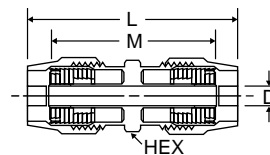

Nut 61RB

| PART NO. | HOSE SIZE | STRAIGHT THREAD | HEX | L | D |
|----------|-----------|-----------------|--------|------|-----|
| 61RB-6 | 3/8 | 31/32-20 | 1-1/16 | 1.12 | .80 |
| 61RB-8 | 1/2 | 1-3/32-20 | 1-1/4 | 1.12 | .93 |

Spring Guard Nut 61RBSG

| PART NO. | HOSE SIZE | STRAIGHT THREAD | HEX | L | D |
|----------|-----------|-----------------|--------|------|-----|
| 61RBSG-6 | 3/8 | 31/32-20 | 1-1/16 | 1.22 | .80 |
| 61RBSG-8 | 1/2 | 1-3/32-20 | 1-1/4 | 1.19 | .92 |

Union 62RB

| PART NO. | HOSE SIZE | STRAIGHT THREAD | HEX | L | M | D |
|----------|-----------|-----------------|-------|------|------|------|
| 62RB-6 | 3/8 | 31/32-20 | 31/32 | 2.98 | 2.56 | .281 |
| 62RB-8 | 1/2 | 1-3/32-20 | 1-1/8 | 2.99 | 2.55 | .390 |

Female Swivel Connector 66RBSV

| PART NO. | HOSE SIZE | STRAIGHT THREAD | HEX1 | HEX2 | L | M | D |
|--------------|-----------|-----------------|-------|------|------|------|------|
| 66RBSV-6-3/4 | 3/8 | 3/4-20 | 31/32 | 7/8 | 2.30 | 2.09 | .281 |
| 66RBSV-8-7/8 | 1/2 | 7/8-20 | 1-1/8 | 1" | 2.36 | 2.14 | .390 |