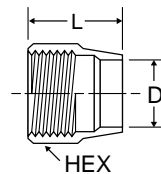

Spring 56RBSG

| PART NO. | HOSE SIZE | L | D1 | D2 |
|----------|-----------|------|------|-----|
| 56RBSG-6 | 3/8 | 2.75 | .84 | .78 |
| 56RBSG-8 | 1/2 | 3.00 | 1.03 | .91 |

Sleeve 60RB

| PART NO. | HOSE SIZE | L | A | D |
|----------|-----------|-----|------|-----|
| 60RB-6 | 3/8 | .69 | .90 | .78 |
| 60RB-8 | 1/2 | .69 | 1.03 | .92 |

Nut 61RB

| PART NO. | HOSE SIZE | STRAIGHT THREAD | HEX | L | D |
|----------|-----------|-----------------|--------|------|-----|
| 61RB-6 | 3/8 | 31/32-20 | 1-1/16 | 1.12 | .80 |
| 61RB-8 | 1/2 | 1-3/32-20 | 1-1/4 | 1.12 | .93 |

Spring Guard Nut 61RBSG

| PART NO. | HOSE SIZE | STRAIGHT THREAD | HEX | L | D |
|----------|-----------|-----------------|--------|------|-----|
| 61RBSG-6 | 3/8 | 31/32-20 | 1-1/16 | 1.22 | .80 |
| 61RBSG-8 | 1/2 | 1-3/32-20 | 1-1/4 | 1.19 | .92 |

Female Swivel Connector 66RBSV

| PART NO. | HOSE SIZE | STRAIGHT THREAD | HEX1 | HEX2 | L | M | D |
|--------------|-----------|-----------------|-------|------|------|------|------|
| 66RBSV-6-3/4 | 3/8 | 3/4-20 | 31/32 | 7/8 | 2.30 | 2.09 | .281 |
| 66RBSV-8-7/8 | 1/2 | 7/8-20 | 1-1/8 | 1" | 2.36 | 2.14 | .390 |