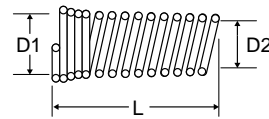

Spring 56RBSG

| PART NO. | HOSE SIZE | L | D1 | D2 |
|----------|-----------|------|------|-----|
| 56RBSG-6 | 3/8 | 2.75 | .84 | .78 |
| 56RBSG-8 | 1/2 | 3.00 | 1.03 | .91 |

Sleeve 60RB

| PART NO. | HOSE SIZE | L | A | D |
|----------|-----------|-----|------|-----|
| 60RB-6 | 3/8 | .69 | .90 | .78 |
| 60RB-8 | 1/2 | .69 | 1.03 | .92 |

Nut 61RB

| PART NO. | HOSE SIZE | STRAIGHT THREAD | HEX | L | D |
|----------|-----------|-----------------|--------|------|-----|
| 61RB-6 | 3/8 | 31/32-20 | 1-1/16 | 1.12 | .80 |
| 61RB-8 | 1/2 | 1-3/32-20 | 1-1/4 | 1.12 | .93 |

Spring Guard Nut 61RBSG

| PART NO. | HOSE SIZE | STRAIGHT THREAD | HEX | L | D |
|----------|-----------|-----------------|--------|------|-----|
| 61RBSG-6 | 3/8 | 31/32-20 | 1-1/16 | 1.22 | .80 |
| 61RBSG-8 | 1/2 | 1-3/32-20 | 1-1/4 | 1.19 | .92 |

Female Swivel Connector 66RBSV

| PART NO. | HOSE SIZE | STRAIGHT THREAD | HEX1 | HEX2 | L | M | D |
|--------------|-----------|-----------------|-------|------|------|------|------|
| 66RBSV-6-3/4 | 3/8 | 3/4-20 | 31/32 | 7/8 | 2.30 | 2.09 | .281 |
| 66RBSV-8-7/8 | 1/2 | 7/8-20 | 1-1/8 | 1" | 2.36 | 2.14 | .390 |