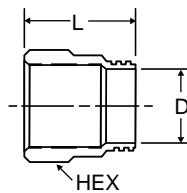

Spring 56RBSG

| PART NO. | HOSE SIZE | L | D1 | D2 |
|----------|-----------|------|------|-----|
| 56RBSG-6 | 3/8 | 2.75 | .84 | .78 |
| 56RBSG-8 | 1/2 | 3.00 | 1.03 | .91 |

Sleeve 60RB

| PART NO. | HOSE SIZE | L | A | D |
|----------|-----------|-----|------|-----|
| 60RB-6 | 3/8 | .69 | .90 | .78 |
| 60RB-8 | 1/2 | .69 | 1.03 | .92 |

Nut 61RB

| PART NO. | HOSE SIZE | STRAIGHT THREAD | HEX | L | D |
|----------|-----------|-----------------|--------|------|-----|
| 61RB-6 | 3/8 | 31/32-20 | 1-1/16 | 1.12 | .80 |
| 61RB-8 | 1/2 | 1-3/32-20 | 1-1/4 | 1.12 | .93 |

Spring Guard Nut 61RBSG

| PART NO. | HOSE SIZE | STRAIGHT THREAD | HEX | L | D |
|----------|-----------|-----------------|--------|------|-----|
| 61RBSG-6 | 3/8 | 31/32-20 | 1-1/16 | 1.22 | .80 |
| 61RBSG-8 | 1/2 | 1-3/32-20 | 1-1/4 | 1.19 | .92 |

Female Swivel Connector 66RBSV

| PART NO. | HOSE SIZE | STRAIGHT THREAD | HEX1 | HEX2 | L | M | D |
|--------------|-----------|-----------------|-------|------|------|------|------|
| 66RBSV-6-3/4 | 3/8 | 3/4-20 | 31/32 | 7/8 | 2.30 | 2.09 | .281 |
| 66RBSV-8-7/8 | 1/2 | 7/8-20 | 1-1/8 | 1" | 2.36 | 2.14 | .390 |