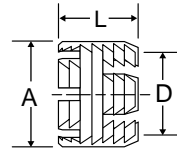

Spring 56RBSG

| PART NO. | HOSE SIZE | L | D1 | D2 |
|----------|-----------|------|------|-----|
| 56RBSG-6 | 3/8 | 2.75 | .84 | .78 |
| 56RBSG-8 | 1/2 | 3.00 | 1.03 | .91 |

Sleeve 60RB

| PART NO. | HOSE SIZE | L | A | D |
|----------|-----------|-----|------|-----|
| 60RB-6 | 3/8 | .69 | .90 | .78 |
| 60RB-8 | 1/2 | .69 | 1.03 | .92 |

Nut 61RB

| PART NO. | HOSE SIZE | STRAIGHT THREAD | HEX | L | D |
|----------|-----------|-----------------|--------|------|-----|
| 61RB-6 | 3/8 | 31/32-20 | 1-1/16 | 1.12 | .80 |
| 61RB-8 | 1/2 | 1-3/32-20 | 1-1/4 | 1.12 | .93 |

Spring Guard Nut 61RBSG

| PART NO. | HOSE SIZE | STRAIGHT THREAD | HEX | L | D |
|----------|-----------|-----------------|--------|------|-----|
| 61RBSG-6 | 3/8 | 31/32-20 | 1-1/16 | 1.22 | .80 |
| 61RBSG-8 | 1/2 | 1-3/32-20 | 1-1/4 | 1.19 | .92 |

Female Swivel Connector 66RBSV

| PART NO. | HOSE SIZE | STRAIGHT THREAD | HEX1 | HEX2 | L | M | D |
|--------------|-----------|-----------------|-------|------|------|------|------|
| 66RBSV-6-3/4 | 3/8 | 3/4-20 | 31/32 | 7/8 | 2.30 | 2.09 | .281 |
| 66RBSV-8-7/8 | 1/2 | 7/8-20 | 1-1/8 | 1" | 2.36 | 2.14 | .390 |