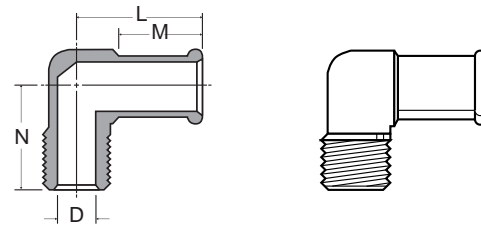

Beaded Hose Barb 45° Elbow Tube to Straight Thread 1795HB

PART NO.	I.D. HOSE SIZE	STRAIGHT THREAD	C HEX	L	M	N	FLOW DIA. D
1795HB-10-8	5/8	3/4-16	7/8	1.22	.88	1.16	.398
1795HB-12-8	3/4	3/4-16	7/8	1.22	.88	1.16	.398
1795HB-16-12	1	1 1/16-12	1 1/4	1.38	0.97	1.47	0.62

Beaded Hose Barb 45 Elbow to Metric Thread 179HB-X-MIX

PART NUMBER	HOSE SIZE	METRIC THREAD	HEX	L	M	N	D
179HB-12-MI18	3/4	M18 x 1.5	13/16	1.15	.78	1.16	.44
179HB-16-MI27	1	M27 x 2.0	1 1/16	1.51	.97	1.71	.71

Beaded Hose Barb 90° Elbow Tube to Male Pipe 269HB

PART NO.	I.D. HOSE SIZE	PIPE THREAD	L	M	N	FLOW DIA. D
269HB-6-6	3/8	3/8	1.19	.78	.88	.281
269HB-8-4	1/2	1/4	1.16	.78	.99	.310
269HB-8-6	1/2	3/8	1.16	.78	1.08	.406
269HB-8-8	1/2	1/2	1.26	.78	1.25	.406
269HB-10-4	5/8	1/4	1.13	.78	.99	.312
269HB-10-6	5/8	3/8	1.16	.78	.99	.406
269HB-10-8	5/8	1/2	1.28	.78	1.25	.501
269HB-12-8	3/4	1/2	1.28	.78	1.25	.625
269HB-12-12	3/4	3/4	1.33	.78	1.27	.625

Beaded Hose Barb 45° Elbow Tube to Male Pipe 279HB

PART NO.	I.D. HOSE SIZE	NPTF THREAD	C HEX	L	M	N	O.D.	FLOW DIA. D
279HB-16-12	1	3/4-14	1.12	1.38	.97	1.13	1.06	.720

F