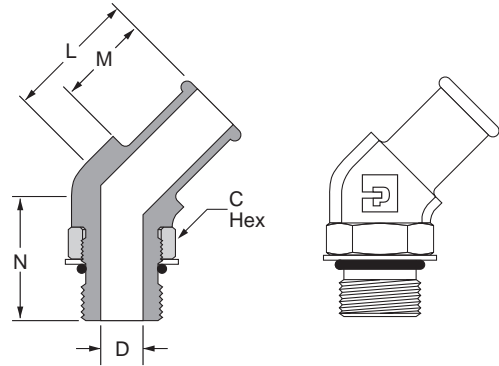

Beaded Hose Barb 45° Elbow Tube to Straight Thread 1795HB

PART NO.	I.D. HOSE SIZE	STRAIGHT THREAD	C HEX	L	M	N	FLOW DIA. D
1795HB-10-8	5/8	3/4-16	7/8	1.22	.88	1.16	.398
1795HB-12-8	3/4	3/4-16	7/8	1.22	.88	1.16	.398
1795HB-16-12	1	1 1/16-12	1 1/4	1.38	0.97	1.47	0.62

Beaded Hose Barb 45 Elbow to Metric Thread 179HB-X-MIX

PART NUMBER	HOSE SIZE	METRIC THREAD	HEX	L	M	N	D
179HB-12-MI18	3/4	M18 x 1.5	13/16	1.15	.78	1.16	.44
179HB-16-MI27	1	M27 x 2.0	1 1/16	1.51	.97	1.71	.71

Beaded Hose Barb 90° Elbow Tube to Male Pipe 269HB

PART NO.	I.D. HOSE SIZE	PIPE THREAD	L	M	N	FLOW DIA. D
269HB-6-6	3/8	3/8	1.19	.78	.88	.281
269HB-8-4	1/2	1/4	1.16	.78	.99	.310
269HB-8-6	1/2	3/8	1.16	.78	1.08	.406
269HB-8-8	1/2	1/2	1.26	.78	1.25	.406
269HB-10-4	5/8	1/4	1.13	.78	.99	.312
269HB-10-6	5/8	3/8	1.16	.78	.99	.406
269HB-10-8	5/8	1/2	1.28	.78	1.25	.501
269HB-12-8	3/4	1/2	1.28	.78	1.25	.625
269HB-12-12	3/4	3/4	1.33	.78	1.27	.625

Beaded Hose Barb 45° Elbow Tube to Male Pipe 279HB

PART NO.	I.D. HOSE SIZE	NPTF THREAD	C HEX	L	M	N	O.D.	FLOW DIA. D
279HB-16-12	1	3/4-14	1.12	1.38	.97	1.13	1.06	.720

F