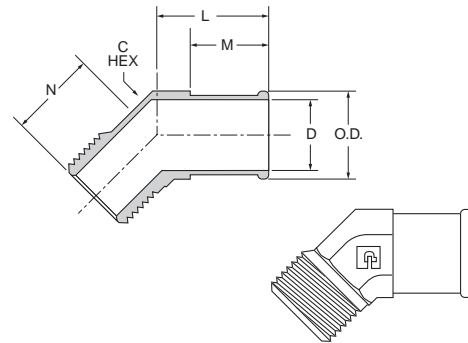

Beaded Hose Barb 45° Elbow Tube to Straight Thread 1795HB

PART NO.	I.D. HOSE SIZE	STRAIGHT THREAD	C HEX	L	M	N	FLOW DIA. D
1795HB-10-8	5/8	3/4-16	7/8	1.22	.88	1.16	.398
1795HB-12-8	3/4	3/4-16	7/8	1.22	.88	1.16	.398
1795HB-16-12	1	1 1/16-12	1 1/4	1.38	0.97	1.47	0.62

Beaded Hose Barb 45 Elbow to Metric Thread 179HB-X-MIX

PART NUMBER	HOSE SIZE	METRIC THREAD	HEX	L	M	N	D
179HB-12-MI18	3/4	M18 x 1.5	13/16	1.15	.78	1.16	.44
179HB-16-MI27	1	M27 x 2.0	1 1/16	1.51	.97	1.71	.71

Beaded Hose Barb 90° Elbow Tube to Male Pipe 269HB

PART NO.	I.D. HOSE SIZE	PIPE THREAD	L	M	N	FLOW DIA. D
269HB-6-6	3/8	3/8	1.19	.78	.88	.281
269HB-8-4	1/2	1/4	1.16	.78	.99	.310
269HB-8-6	1/2	3/8	1.16	.78	1.08	.406
269HB-8-8	1/2	1/2	1.26	.78	1.25	.406
269HB-10-4	5/8	1/4	1.13	.78	.99	.312
269HB-10-6	5/8	3/8	1.16	.78	.99	.406
269HB-10-8	5/8	1/2	1.28	.78	1.25	.501
269HB-12-8	3/4	1/2	1.28	.78	1.25	.625
269HB-12-12	3/4	3/4	1.33	.78	1.27	.625

Beaded Hose Barb 45° Elbow Tube to Male Pipe 279HB

PART NO.	I.D. HOSE SIZE	NPTF THREAD	C HEX	L	M	N	O.D.	FLOW DIA. D
279HB-16-12	1	3/4-14	1.12	1.38	.97	1.13	1.06	.720

F