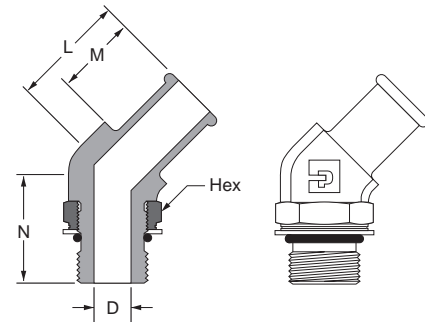

Beaded Hose Barb 45° Elbow Tube to Straight Thread 1795HB

PART NO.	I.D. HOSE SIZE	STRAIGHT THREAD	C HEX	L	M	N	FLOW DIA. D
1795HB-10-8	5/8	3/4-16	7/8	1.22	.88	1.16	.398
1795HB-12-8	3/4	3/4-16	7/8	1.22	.88	1.16	.398
1795HB-16-12	1	1 1/16-12	1 1/4	1.38	0.97	1.47	0.62

Beaded Hose Barb 45 Elbow to Metric Thread 179HB-X-MIX

PART NUMBER	HOSE SIZE	METRIC THREAD	HEX	L	M	N	D
179HB-12-MI18	3/4	M18 x 1.5	13/16	1.15	.78	1.16	.44
179HB-16-MI27	1	M27 x 2.0	1 1/16	1.51	.97	1.71	.71

Beaded Hose Barb 90° Elbow Tube to Male Pipe 269HB

PART NO.	I.D. HOSE SIZE	PIPE THREAD	L	M	N	FLOW DIA. D
269HB-6-6	3/8	3/8	1.19	.78	.88	.281
269HB-8-4	1/2	1/4	1.16	.78	.99	.310
269HB-8-6	1/2	3/8	1.16	.78	1.08	.406
269HB-8-8	1/2	1/2	1.26	.78	1.25	.406
269HB-10-4	5/8	1/4	1.13	.78	.99	.312
269HB-10-6	5/8	3/8	1.16	.78	.99	.406
269HB-10-8	5/8	1/2	1.28	.78	1.25	.501
269HB-12-8	3/4	1/2	1.28	.78	1.25	.625
269HB-12-12	3/4	3/4	1.33	.78	1.27	.625

Beaded Hose Barb 45° Elbow Tube to Male Pipe 279HB

PART NO.	I.D. HOSE SIZE	NPTF THREAD	C HEX	L	M	N	O.D.	FLOW DIA. D
279HB-16-12	1	3/4-14	1.12	1.38	.97	1.13	1.06	.720

F