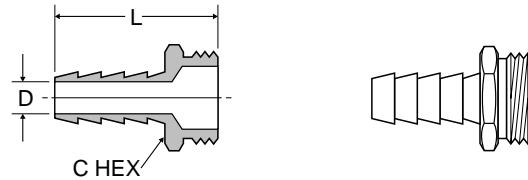

**Swivel Connector SAE Flare to Female Hose Thread 50GHSV**

PART NO.	TUBE SIZE	HOSE THREAD	L	M	FLOW DIA.D
50GHSV-6-12	3/8	3/4	1.25	1.15	.297
50GHSV-8-12	1/2	3/4	1.34	1.15	.406

**Hose Barb to Male Hose Thread 53GH, 54GH & 55GH**

PART NO.	I.D. HOSE SIZE	HOSE THREAD	C HEX	L	FLOW DIA.D
53GH-8-12	1/2	3/4	1-1/16	1.88	.375
54GH-10-12	5/8	3/4	1-1/16	1.88	.500
55GH-12-12	3/4	3/4	1-1/16	1.88	.625

**Male Hose to Male Pipe 69GH, 70GH, 71GH**

PART NO.	HOSE THREAD	PIPE THREAD	C HEX	L	FLOW DIA.D
69GH-12-6	3/4	3/8	1-1/16	1.25	.406
70GH-12-8	3/4	1/2	1-1/16	1.39	.531
71GH-12-12	3/4	3/4	1-1/16	1.41	.750

**Male Hose to Male Hose 75GH**

PART NO.	HOSE THREAD	C HEX	L	FLOW DIA.D
75GH-12	3/4	1-1/16	1.25	.750

**Male Hose to Female Pipe 78GH, 79GH, 80GH & 81GH**

PART NO.	HOSE THREAD	PIPE THREAD	C HEX	L	FLOW DIA.D
78GH-12-4	3/4	1/4	1-1/16	.75	.422
79GH-12-6	3/4	3/8	1-1/16	.75	.562
80GH-12-8	3/4	1/2	1-1/16	.75	.687
81GH-12-12	3/4	3/4	1-3/16	1.28	.719