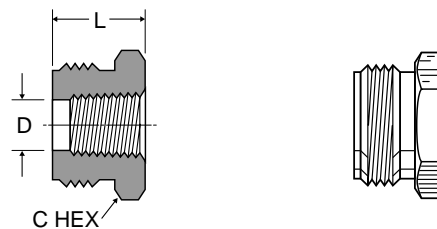

**Swivel Connector SAE Flare to Female Hose Thread 50GHSV**

PART NO.	TUBE SIZE	HOSE THREAD	L	M	FLOW DIA.D
50GHSV-6-12	3/8	3/4	1.25	1.15	.297
50GHSV-8-12	1/2	3/4	1.34	1.15	.406

**Hose Barb to Male Hose Thread 53GH, 54GH & 55GH**

PART NO.	I.D. HOSE SIZE	HOSE THREAD	C HEX	L	FLOW DIA.D
53GH-8-12	1/2	3/4	1-1/16	1.88	.375
54GH-10-12	5/8	3/4	1-1/16	1.88	.500
55GH-12-12	3/4	3/4	1-1/16	1.88	.625

**Male Hose to Male Pipe 69GH, 70GH, 71GH**

PART NO.	HOSE THREAD	PIPE THREAD	C HEX	L	FLOW DIA.D
69GH-12-6	3/4	3/8	1-1/16	1.25	.406
70GH-12-8	3/4	1/2	1-1/16	1.39	.531
71GH-12-12	3/4	3/4	1-1/16	1.41	.750

**Male Hose to Male Hose 75GH**

PART NO.	HOSE THREAD	C HEX	L	FLOW DIA.D
75GH-12	3/4	1-1/16	1.25	.750

**Male Hose to Female Pipe 78GH, 79GH, 80GH & 81GH**

PART NO.	HOSE THREAD	PIPE THREAD	C HEX	L	FLOW DIA.D
78GH-12-4	3/4	1/4	1-1/16	.75	.422
79GH-12-6	3/4	3/8	1-1/16	.75	.562
80GH-12-8	3/4	1/2	1-1/16	.75	.687
81GH-12-12	3/4	3/4	1-3/16	1.28	.719