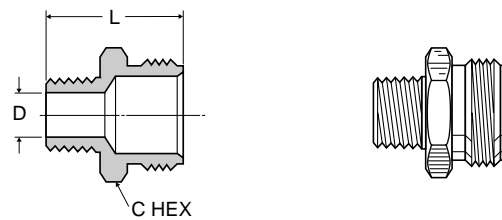

**Swivel Connector SAE Flare to Female Hose Thread 50GHSV**

PART NO.	TUBE SIZE	HOSE THREAD	L	M	FLOW DIA.D
50GHSV-6-12	3/8	3/4	1.25	1.15	.297
50GHSV-8-12	1/2	3/4	1.34	1.15	.406

**Hose Barb to Male Hose Thread 53GH, 54GH & 55GH**

PART NO.	I.D. HOSE SIZE	HOSE THREAD	C HEX	L	FLOW DIA.D
53GH-8-12	1/2	3/4	1-1/16	1.88	.375
54GH-10-12	5/8	3/4	1-1/16	1.88	.500
55GH-12-12	3/4	3/4	1-1/16	1.88	.625

**Male Hose to Male Pipe 69GH, 70GH, 71GH**

PART NO.	HOSE THREAD	PIPE THREAD	C HEX	L	FLOW DIA.D
69GH-12-6	3/4	3/8	1-1/16	1.25	.406
70GH-12-8	3/4	1/2	1-1/16	1.39	.531
71GH-12-12	3/4	3/4	1-1/16	1.41	.750

**Male Hose to Male Hose 75GH**

PART NO.	HOSE THREAD	C HEX	L	FLOW DIA.D
75GH-12	3/4	1-1/16	1.25	.750

**Male Hose to Female Pipe 78GH, 79GH, 80GH & 81GH**

PART NO.	HOSE THREAD	PIPE THREAD	C HEX	L	FLOW DIA.D
78GH-12-4	3/4	1/4	1-1/16	.75	.422
79GH-12-6	3/4	3/8	1-1/16	.75	.562
80GH-12-8	3/4	1/2	1-1/16	.75	.687
81GH-12-12	3/4	3/4	1-3/16	1.28	.719