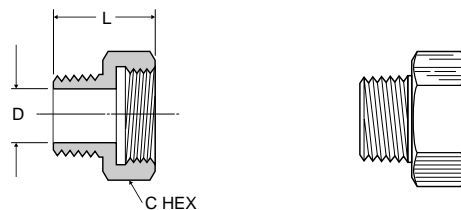

Female Hose to Male Pipe 82GH & 83GH

PART NO.	HOSE THREAD	PIPE THREAD	C HEX	L	FLOW DIA.D
82GH-12-8	3/4	1/2	1-3/16	1.20	.562
83GH-12-12	3/4	3/4	1-3/16	1.22	.750