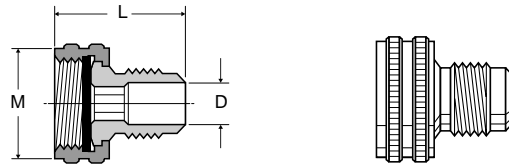

**Swivel Connector SAE Flare to Female Hose Thread 50GHSV**

PART NO.	TUBE SIZE	HOSE THREAD	L	M	FLOW DIA.D
50GHSV-6-12	3/8	3/4	1.25	1.15	.297
50GHSV-8-12	1/2	3/4	1.34	1.15	.406

**Hose Barb to Male Hose Thread 53GH, 54GH & 55GH**

PART NO.	I.D. HOSE SIZE	HOSE THREAD	C HEX	L	FLOW DIA.D
53GH-8-12	1/2	3/4	1-1/16	1.88	.375
54GH-10-12	5/8	3/4	1-1/16	1.88	.500
55GH-12-12	3/4	3/4	1-1/16	1.88	.625

**Male Hose to Male Pipe 69GH, 70GH, 71GH**

PART NO.	HOSE THREAD	PIPE THREAD	C HEX	L	FLOW DIA.D
69GH-12-6	3/4	3/8	1-1/16	1.25	.406
70GH-12-8	3/4	1/2	1-1/16	1.39	.531
71GH-12-12	3/4	3/4	1-1/16	1.41	.750

**Male Hose to Male Hose 75GH**

PART NO.	HOSE THREAD	C HEX	L	FLOW DIA.D
75GH-12	3/4	1-1/16	1.25	.750

**Male Hose to Female Pipe 78GH, 79GH, 80GH & 81GH**

PART NO.	HOSE THREAD	PIPE THREAD	C HEX	L	FLOW DIA.D
78GH-12-4	3/4	1/4	1-1/16	.75	.422
79GH-12-6	3/4	3/8	1-1/16	.75	.562
80GH-12-8	3/4	1/2	1-1/16	.75	.687
81GH-12-12	3/4	3/4	1-3/16	1.28	.719