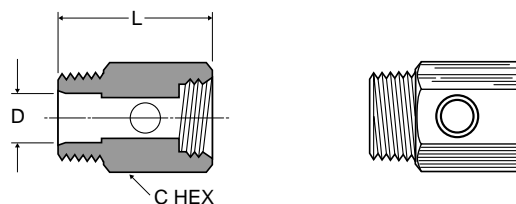

PART NO.	I.D. HOSE SIZE	HOSE THREAD	C HEX	L	FLOW DIA.D
53GH-8-12	1/2	3/4	1-1/16	1.88	.375
54GH-10-12	5/8	3/4	1-1/16	1.88	.500
55GH-12-12	3/4	3/4	1-1/16	1.88	.625

**Male Hose to Male Pipe 69GH, 70GH, 71GH**

PART NO.	HOSE THREAD	PIPE THREAD	C HEX	L	FLOW DIA.D
69GH-12-6	3/4	3/8	1-1/16	1.25	.406
70GH-12-8	3/4	1/2	1-1/16	1.39	.531
71GH-12-12	3/4	3/4	1-1/16	1.41	.750

**Male Hose to Male Hose 75GH**

PART NO.	HOSE THREAD	C HEX	L	FLOW DIA.D
75GH-12	3/4	1-1/16	1.25	.750

**Male Hose to Female Pipe 78GH, 79GH, 80GH & 81GH**

PART NO.	HOSE THREAD	PIPE THREAD	C HEX	L	FLOW DIA.D
78GH-12-4	3/4	1/4	1-1/16	.75	.422
79GH-12-6	3/4	3/8	1-1/16	.75	.562
80GH-12-8	3/4	1/2	1-1/16	.75	.687
81GH-12-12	3/4	3/4	1-3/16	1.28	.719

**Female Hose to Male Pipe 82GH & 83GH**

PART NO.	HOSE THREAD	PIPE THREAD	C HEX	L	FLOW DIA.D
82GH-12-8	3/4	1/2	1-3/16	1.20	.562
83GH-12-12	3/4	3/4	1-3/16	1.22	.750

**Special Filter Adapter 84GH**

PART NO.	HOSE THREAD	PIPE THREAD	C HEX	L	FLOW DIA.D
84GH-8-8	1/2	1/2	15/16	1.53	.530