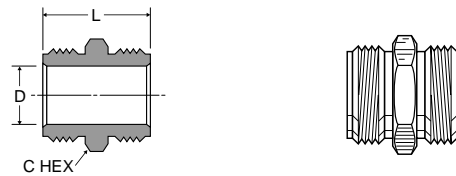

**Swivel Connector SAE Flare to Female Hose Thread 50GHSV**

PART NO.	TUBE SIZE	HOSE THREAD	L	M	FLOW DIA.D
50GHSV-6-12	3/8	3/4	1.25	1.15	.297
50GHSV-8-12	1/2	3/4	1.34	1.15	.406

**Hose Barb to Male Hose Thread 53GH, 54GH & 55GH**

PART NO.	I.D. HOSE SIZE	HOSE THREAD	C HEX	L	FLOW DIA.D
53GH-8-12	1/2	3/4	1-1/16	1.88	.375
54GH-10-12	5/8	3/4	1-1/16	1.88	.500
55GH-12-12	3/4	3/4	1-1/16	1.88	.625

**Male Hose to Male Pipe 69GH, 70GH, 71GH**

PART NO.	HOSE THREAD	PIPE THREAD	C HEX	L	FLOW DIA.D
69GH-12-6	3/4	3/8	1-1/16	1.25	.406
70GH-12-8	3/4	1/2	1-1/16	1.39	.531
71GH-12-12	3/4	3/4	1-1/16	1.41	.750

**Male Hose to Male Hose 75GH**

PART NO.	HOSE THREAD	C HEX	L	FLOW DIA.D
75GH-12	3/4	1-1/16	1.25	.750

**Male Hose to Female Pipe 78GH, 79GH, 80GH & 81GH**

PART NO.	HOSE THREAD	PIPE THREAD	C HEX	L	FLOW DIA.D
78GH-12-4	3/4	1/4	1-1/16	.75	.422
79GH-12-6	3/4	3/8	1-1/16	.75	.562
80GH-12-8	3/4	1/2	1-1/16	.75	.687
81GH-12-12	3/4	3/4	1-3/16	1.28	.719