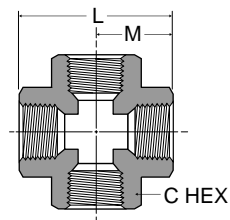

GG44 Pipe Connector BSPP

PART NO.	BSPP	C HEX	L
1/8GG44B	1/8	14	16
1/4GG44B	1/4	17	20
3/8GG44B	3/8	22	24
1/2GG44B	1/2	27	28
3/4GG44B	3/4	32	32
1GG44B	1	41	36

GG44 Unequal Pipe Connector BSPP

PART NO.	BSPP 1	BSPP 2	C HEX	L
1/8x1/4GG44B	1/8	1/4	17	18
1/8x3/8GG44B	1/8	3/8	22	20
1/8x1/2GG44B	1/8	1/2	27	22
1/4x3/8GG44B	1/4	3/8	22	22
1/4x1/2GG44B	1/4	1/2	27	24
3/8x1/2GG44B	3/8	1/2	17	26

HHP3 Hollow Hex Head Plug BSPT

PART NO.	BSPT	C HEX	L
1/8HHP3B	1/8	5	8
1/4HHP3B	1/4	6	10
3/8HHP3B	3/8	8	11
1/2HHP3B	1/2	10	13

HP3 Hex Plug BSPT

PART NO.	BSPT	C HEX	L
1/8HP3B	1/8	10	12
1/4HP3B	1/4	14	16
3/8HP3B	3/8	17	17
1/2HP3B	1/2	22	21
3/4HP3B	3/4	27	24
1HP3B	1	36	27

KMMOO4 Pipe Cross BSPP

PART NO.	BSPP	C HEX	L	M
1/8KMMOO4B	1/8	14	29	14.5
1/4KMMOO4B	1/4	17	36	18.0
3/8KMMOO4B	3/8	22	44	22.0
1/2KMMOO4B	1/2	27	58	29.0

MMO444 Pipe Tee BSPP

PART NO.	BSPP	C HEX	L	M
1/8MMO444B	1/8	14	29	14.5
1/4MMO444B	1/4	17	36	18.0
3/8MMO444B	3/8	22	44	22.0
1/2MMO444B	1/2	27	58	29.0
3/4MMO444B	3/4	32	62	31.0
1MMO444B	1	40	85	42.5