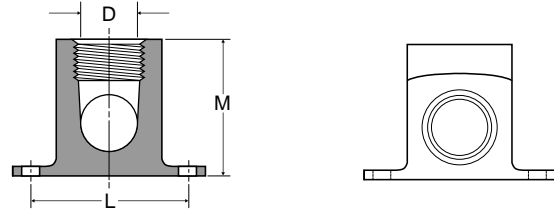

Drop-ear 90° Elbow 2200PDE

PART NO.	PIPE THREAD	L	M	FLOW DIA. D
2200PDE-2	1/8	1.38	1.00	.328

45° Female Elbow 2201P

PART NO.	PIPE THREAD	M	FLOW DIA. D
2201P-2-2	1/8	.43	.328
2201P-8-8	1/2	.89	.860

Cross 2205P

PART NO.	PIPE THREAD	M	FLOW DIA. D
2205P-2	1/8	.53	.328
2205P-4	1/4	.75	.421
2205P-6	3/8	.82	.562
2205P-8	1/2	1.07	.688
2205P-12	3/4	1.14	.900

45° Street Elbow 2214P

PART NO.	PIPE THREAD	M	N	FLOW DIA. D
2214P-2-2	1/8	.38	.50	.220
2214P-4-4	1/4	.54	.70	.314
2214P-6-6	3/8	.54	.78	.440
2214P-8-8	1/2	.73	1.00	.562
2214P-12-12	3/4	.73	1.04	.750