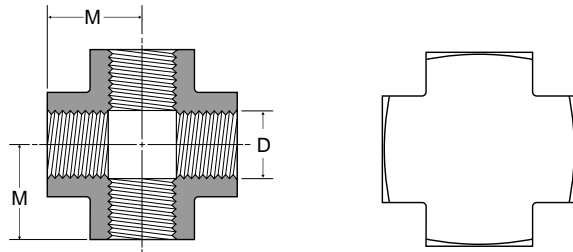

Drop-ear 90° Elbow 2200PDE

PART NO.	PIPE THREAD	L	M	FLOW DIA. D
2200PDE-2	1/8	1.38	1.00	.328

45° Female Elbow 2201P

PART NO.	PIPE THREAD	M	FLOW DIA. D
2201P-2-2	1/8	.43	.328
2201P-8-8	1/2	.89	.860

Cross 2205P

PART NO.	PIPE THREAD	M	FLOW DIA. D
2205P-2	1/8	.53	.328
2205P-4	1/4	.75	.421
2205P-6	3/8	.82	.562
2205P-8	1/2	1.07	.688
2205P-12	3/4	1.14	.900

45° Street Elbow 2214P

PART NO.	PIPE THREAD	M	N	FLOW DIA. D
2214P-2-2	1/8	.38	.50	.220
2214P-4-4	1/4	.54	.70	.314
2214P-6-6	3/8	.54	.78	.440
2214P-8-8	1/2	.73	1.00	.562
2214P-12-12	3/4	.73	1.04	.750