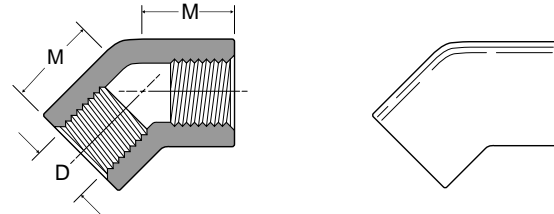

Drop-ear 90° Elbow 2200PDE

PART NO.	PIPE THREAD	L	M	FLOW DIA. D
2200PDE-2	1/8	1.38	1.00	.328

45° Female Elbow 2201P

PART NO.	PIPE THREAD	M	FLOW DIA. D
2201P-2-2	1/8	.43	.328
2201P-8-8	1/2	.89	.860

Cross 2205P

PART NO.	PIPE THREAD	M	FLOW DIA. D
2205P-2	1/8	.53	.328
2205P-4	1/4	.75	.421
2205P-6	3/8	.82	.562
2205P-8	1/2	1.07	.688
2205P-12	3/4	1.14	.900

45° Street Elbow 2214P

PART NO.	PIPE THREAD	M	N	FLOW DIA. D
2214P-2-2	1/8	.38	.50	.220
2214P-4-4	1/4	.54	.70	.314
2214P-6-6	3/8	.54	.78	.440
2214P-8-8	1/2	.73	1.00	.562
2214P-12-12	3/4	.73	1.04	.750