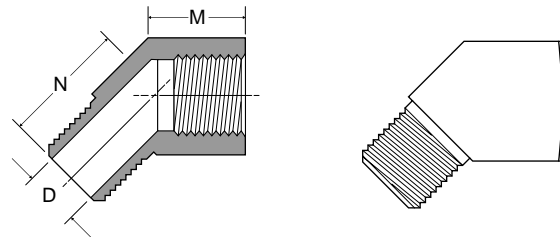

Drop-ear 90° Elbow 2200PDE

PART NO.	PIPE THREAD	L	M	FLOW DIA. D
2200PDE-2	1/8	1.38	1.00	.328

45° Female Elbow 2201P

PART NO.	PIPE THREAD	M	FLOW DIA. D
2201P-2-2	1/8	.43	.328
2201P-8-8	1/2	.89	.860

Cross 2205P

PART NO.	PIPE THREAD	M	FLOW DIA. D
2205P-2	1/8	.53	.328
2205P-4	1/4	.75	.421
2205P-6	3/8	.82	.562
2205P-8	1/2	1.07	.688
2205P-12	3/4	1.14	.900

45° Street Elbow 2214P

PART NO.	PIPE THREAD	M	N	FLOW DIA. D
2214P-2-2	1/8	.38	.50	.220
2214P-4-4	1/4	.54	.70	.314
2214P-6-6	3/8	.54	.78	.440
2214P-8-8	1/2	.73	1.00	.562
2214P-12-12	3/4	.73	1.04	.750