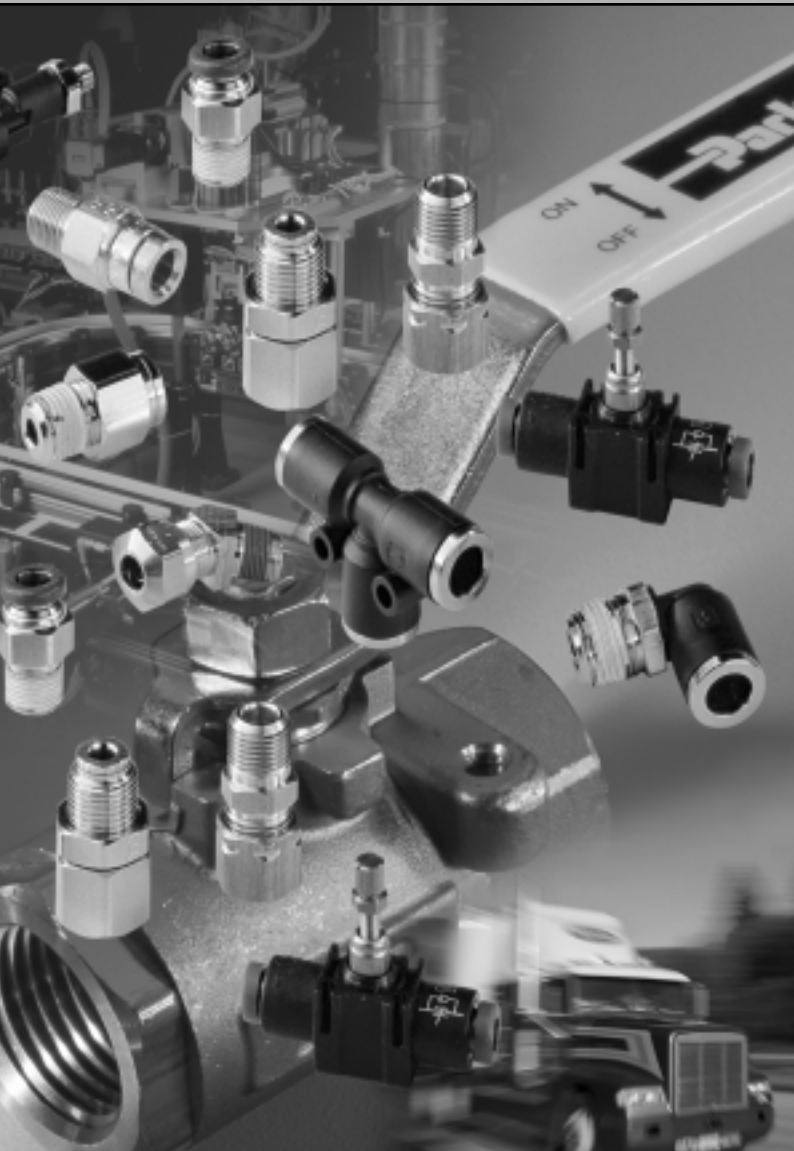

Adapters

Pipe Fittings	E4
Parker Brass Metric Adapters	E12
ISO Port Adapters	E17
Garden Hose Fittings	E20

The World Standard