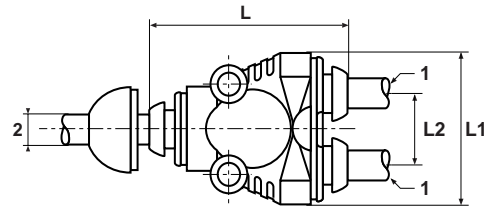

B

WYJ6PK Adjustable Male Bulkhead Y Connector

PART NO.	TUBE SIZE	MM THREAD	C	C4	L	L1	L2	M
WYJ6PK4	4	M11x0.75	14	16	46	22	11.0	27
WYJ6PK6	6	M13x1	17	17	54	30	13.5	35
WYJ6PK8	8	M15x1.25	19	19	64	30	13.5	35

YJPK Union Y Connector

PART NO.	TUBE SIZE	L	L1	L2
YJPK4*	4	31.0	22	11.0
YJPK6*	6	40.0	30	13.5
YJPK8*	8	40.0	30	13.5

* Fittings not suitable for use with protective cap.

YJPK Unequal Union Y Connector

PART NO.	1 TUBE SIZE	2 TUBE SIZE	MOUNTING HOLE DIA.	L	L1	L2
YJPK4-4-6	4	6	4.2	40	30	13.5
YJPK6-6-8	6	8	4.2	40	30	13.5
YJPK8-8-10	8	10	4.2	40	31	13.6

YJ2PK Plug-In Y Connector

PART NO.	TUBE SIZE	L	L1	L2	L3
YJ2PK4*	4	46.5	22	11.0	27
YJ2PK6*	6	56.0	30	13.5	35
YJ2PK8*	8	57.0	30	13.5	35

* Fittings not suitable for use with protective cap.

YJ5PK Union Double Y Connector

PART NO.	1	2	H	L	N	MOUNTING HOLE DIA.
YJ5PK6-4	6	4	22.5	38	9.5	4.2
YJ5PK4	4	4	22.5	35	9.5	3.2