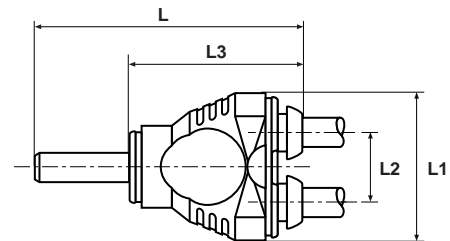

B

WYJ6PK Adjustable Male Bulkhead Y Connector

PART NO.	TUBE SIZE	MM THREAD	C	C4	L	L1	L2	M
WYJ6PK4	4	M11x0.75	14	16	46	22	11.0	27
WYJ6PK6	6	M13x1	17	17	54	30	13.5	35
WYJ6PK8	8	M15x1.25	19	19	64	30	13.5	35

YJPK Union Y Connector

PART NO.	TUBE SIZE	L	L1	L2
YJPK4*	4	31.0	22	11.0
YJPK6*	6	40.0	30	13.5
YJPK8*	8	40.0	30	13.5

* Fittings not suitable for use with protective cap.

YJPK Unequal Union Y Connector

PART NO.	1 TUBE SIZE	2 TUBE SIZE	MOUNTING HOLE DIA.	L	L1	L2
YJPK4-4-6	4	6	4.2	40	30	13.5
YJPK6-6-8	6	8	4.2	40	30	13.5
YJPK8-8-10	8	10	4.2	40	31	13.6

YJ2PK Plug-In Y Connector

PART NO.	TUBE SIZE	L	L1	L2	L3
YJ2PK4*	4	46.5	22	11.0	27
YJ2PK6*	6	56.0	30	13.5	35
YJ2PK8*	8	57.0	30	13.5	35

* Fittings not suitable for use with protective cap.

YJ5PK Union Double Y Connector

PART NO.	1	2	H	L	N	MOUNTING HOLE DIA.
YJ5PK6-4	6	4	22.5	38	9.5	4.2
YJ5PK4	4	4	22.5	35	9.5	3.2