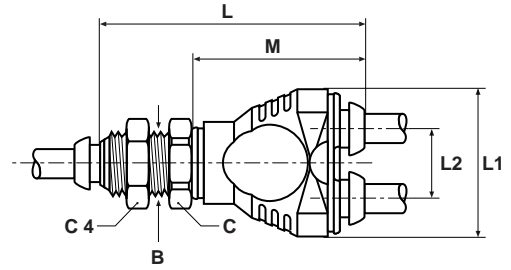

B

WYJ6PK Adjustable Male Bulkhead Y Connector

PART NO.	TUBE SIZE	MM THREAD	C	C4	L	L1	L2	M
WYJ6PK4	4	M11x0.75	14	16	46	22	11.0	27
WYJ6PK6	6	M13x1	17	17	54	30	13.5	35
WYJ6PK8	8	M15x1.25	19	19	64	30	13.5	35

YJPK Union Y Connector

PART NO.	TUBE SIZE	L	L1	L2
YJPK4*	4	31.0	22	11.0
YJPK6*	6	40.0	30	13.5
YJPK8*	8	40.0	30	13.5

* Fittings not suitable for use with protective cap.

YJPK Unequal Union Y Connector

PART NO.	1 TUBE SIZE	2 TUBE SIZE	MOUNTING HOLE DIA.	L	L1	L2
YJPK4-4-6	4	6	4.2	40	30	13.5
YJPK6-6-8	6	8	4.2	40	30	13.5
YJPK8-8-10	8	10	4.2	40	31	13.6

YJ2PK Plug-In Y Connector

PART NO.	TUBE SIZE	L	L1	L2	L3
YJ2PK4*	4	46.5	22	11.0	27
YJ2PK6*	6	56.0	30	13.5	35
YJ2PK8*	8	57.0	30	13.5	35

* Fittings not suitable for use with protective cap.

YJ5PK Union Double Y Connector

PART NO.	1	2	H	L	N	MOUNTING HOLE DIA.
YJ5PK6-4	6	4	22.5	38	9.5	4.2
YJ5PK4	4	4	22.5	35	9.5	3.2