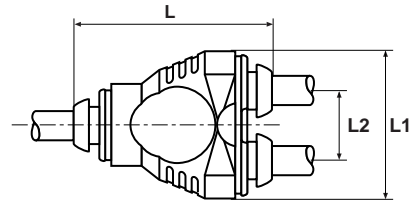

B

WYJ6PK Adjustable Male Bulkhead Y Connector

PART NO.	TUBE SIZE	MM THREAD	C	C4	L	L1	L2	M
WYJ6PK4	4	M11x0.75	14	16	46	22	11.0	27
WYJ6PK6	6	M13x1	17	17	54	30	13.5	35
WYJ6PK8	8	M15x1.25	19	19	64	30	13.5	35

YJPK Union Y Connector

PART NO.	TUBE SIZE	L	L1	L2
YJPK4*	4	31.0	22	11.0
YJPK6*	6	40.0	30	13.5
YJPK8*	8	40.0	30	13.5

* Fittings not suitable for use with protective cap.

YJPK Unequal Union Y Connector

PART NO.	1 TUBE SIZE	2 TUBE SIZE	MOUNTING HOLE DIA.	L	L1	L2
YJPK4-4-6	4	6	4.2	40	30	13.5
YJPK6-6-8	6	8	4.2	40	30	13.5
YJPK8-8-10	8	10	4.2	40	31	13.6

YJ2PK Plug-In Y Connector

PART NO.	TUBE SIZE	L	L1	L2	L3
YJ2PK4*	4	46.5	22	11.0	27
YJ2PK6*	6	56.0	30	13.5	35
YJ2PK8*	8	57.0	30	13.5	35

* Fittings not suitable for use with protective cap.

YJ5PK Union Double Y Connector

PART NO.	1	2	H	L	N	MOUNTING HOLE DIA.
YJ5PK6-4	6	4	22.5	38	9.5	4.2
YJ5PK4	4	4	22.5	35	9.5	3.2