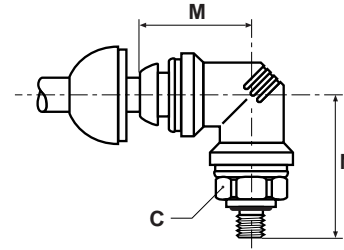

C64SPK Compact Adjustable Male Elbow BSPP

PART NO.	TUBE SIZE	BSPP THREAD	C HEX	H	M
C64SPK4-1/8	4	1/8	14	16.7	20.5
C64SPK4-1/4	4	1/4	19	17.4	20.5
C64SPK6-1/8	6	1/8	14	17.9	23.0
C64SPK6-1/4	6	1/4	19	19.4	23.0
C64SPK8-1/8	8	1/8	14	18.9	25.0
C64SPK8-1/4	8	1/4	19	20.4	25.0
C64SPK8-3/8	8	3/8	22	21.9	25.0

C68PK Adjustable Male Elbow Metric Straight Thread

PART NO.	TUBE SIZE	MM THREAD	C HEX	M	N
C68PK4M3	4	M3x0.5	10	18.0	22.0
C68PK4M5	4	M5x0.8	10	18.0	23.5
C68PK6M5	6	M5x0.8	11	20.5	25.0
C68PK8M12	8	M12x1.5	17	22.5	35.0
C68PK8M16	8	M16x1.5	22	22.5	35.0
C68PK8M22	8	M22x1.5	27	22.5	39.0
C68PK10M12	10	M12x1.5	17	30.0	40.0

C68SPK Compact Adjustable Male Elbow Metric Straight Thread

PART NO.	TUBE SIZE	MM THREAD	C HEX	H	M
C68SPK4M5	4	M5x0.8	10	15.5	20.5

EPK Equal Elbow

PART NO.	TUBE SIZE	M
EPK4	4	18.0
EPK6	6	20.5
EPK8	8	22.5
EPK10	10	28.5
EPK12	12	30.0
EPK14	14	33.5

T2ESPK Compact Plug-in Elbow

PART NO.	TUBE SIZE 1	TUBE SIZE 2	M	H
T2ESPK4	4	4	20.5	31.0
T2ESPK6	6	6	23.0	36.0
T2ESPK4-6	4	6	23.0	33.0
T2ESPK8	8	8	25.0	38.0

B