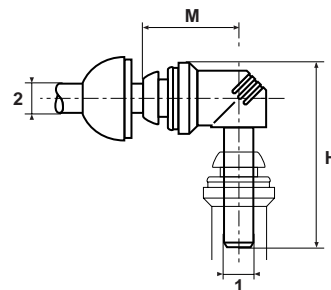

C64SPK Compact Adjustable Male Elbow BSPP

PART NO.	TUBE SIZE	BSPP THREAD	C HEX	H	M
C64SPK4-1/8	4	1/8	14	16.7	20.5
C64SPK4-1/4	4	1/4	19	17.4	20.5
C64SPK6-1/8	6	1/8	14	17.9	23.0
C64SPK6-1/4	6	1/4	19	19.4	23.0
C64SPK8-1/8	8	1/8	14	18.9	25.0
C64SPK8-1/4	8	1/4	19	20.4	25.0
C64SPK8-3/8	8	3/8	22	21.9	25.0

C68PK Adjustable Male Elbow Metric Straight Thread

PART NO.	TUBE SIZE	MM THREAD	C HEX	M	N
C68PK4M3	4	M3x0.5	10	18.0	22.0
C68PK4M5	4	M5x0.8	10	18.0	23.5
C68PK6M5	6	M5x0.8	11	20.5	25.0
C68PK8M12	8	M12x1.5	17	22.5	35.0
C68PK8M16	8	M16x1.5	22	22.5	35.0
C68PK8M22	8	M22x1.5	27	22.5	39.0
C68PK10M12	10	M12x1.5	17	30.0	40.0

C68SPK Compact Adjustable Male Elbow Metric Straight Thread

PART NO.	TUBE SIZE	MM THREAD	C HEX	H	M
C68SPK4M5	4	M5x0.8	10	15.5	20.5

EPK Equal Elbow

PART NO.	TUBE SIZE	M
EPK4	4	18.0
EPK6	6	20.5
EPK8	8	22.5
EPK10	10	28.5
EPK12	12	30.0
EPK14	14	33.5

T2ESPK Compact Plug-in Elbow

PART NO.	TUBE SIZE 1	TUBE SIZE 2	M	H
T2ESPK4	4	4	20.5	31.0
T2ESPK6	6	6	23.0	36.0
T2ESPK4-6	4	6	23.0	33.0
T2ESPK8	8	8	25.0	38.0

B