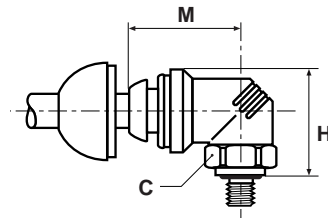

C64SPK Compact Adjustable Male Elbow BSPP

PART NO.	TUBE SIZE	BSPP THREAD	C HEX	H	M
C64SPK4-1/8	4	1/8	14	16.7	20.5
C64SPK4-1/4	4	1/4	19	17.4	20.5
C64SPK6-1/8	6	1/8	14	17.9	23.0
C64SPK6-1/4	6	1/4	19	19.4	23.0
C64SPK8-1/8	8	1/8	14	18.9	25.0
C64SPK8-1/4	8	1/4	19	20.4	25.0
C64SPK8-3/8	8	3/8	22	21.9	25.0

C68PK Adjustable Male Elbow Metric Straight Thread

PART NO.	TUBE SIZE	MM THREAD	C HEX	M	N
C68PK4M3	4	M3x0.5	10	18.0	22.0
C68PK4M5	4	M5x0.8	10	18.0	23.5
C68PK6M5	6	M5x0.8	11	20.5	25.0
C68PK8M12	8	M12x1.5	17	22.5	35.0
C68PK8M16	8	M16x1.5	22	22.5	35.0
C68PK8M22	8	M22x1.5	27	22.5	39.0
C68PK10M12	10	M12x1.5	17	30.0	40.0

C68SPK Compact Adjustable Male Elbow Metric Straight Thread

PART NO.	TUBE SIZE	MM THREAD	C HEX	H	M
C68SPK4M5	4	M5x0.8	10	15.5	20.5

EPK Equal Elbow

PART NO.	TUBE SIZE	M
EPK4	4	18.0
EPK6	6	20.5
EPK8	8	22.5
EPK10	10	28.5
EPK12	12	30.0
EPK14	14	33.5

T2ESPK Compact Plug-in Elbow

PART NO.	TUBE SIZE 1	TUBE SIZE 2	M	H
T2ESPK4	4	4	20.5	31.0
T2ESPK6	6	6	23.0	36.0
T2ESPK4-6	4	6	23.0	33.0
T2ESPK8	8	8	25.0	38.0

B