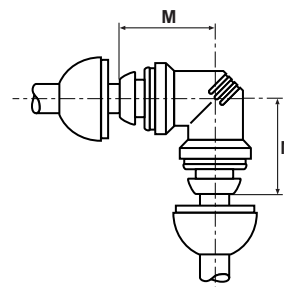

C64SPK Compact Adjustable Male Elbow BSPP

PART NO.	TUBE SIZE	BSPP THREAD	C HEX	H	M
C64SPK4-1/8	4	1/8	14	16.7	20.5
C64SPK4-1/4	4	1/4	19	17.4	20.5
C64SPK6-1/8	6	1/8	14	17.9	23.0
C64SPK6-1/4	6	1/4	19	19.4	23.0
C64SPK8-1/8	8	1/8	14	18.9	25.0
C64SPK8-1/4	8	1/4	19	20.4	25.0
C64SPK8-3/8	8	3/8	22	21.9	25.0

C68PK Adjustable Male Elbow Metric Straight Thread

PART NO.	TUBE SIZE	MM THREAD	C HEX	M	N
C68PK4M3	4	M3x0.5	10	18.0	22.0
C68PK4M5	4	M5x0.8	10	18.0	23.5
C68PK6M5	6	M5x0.8	11	20.5	25.0
C68PK8M12	8	M12x1.5	17	22.5	35.0
C68PK8M16	8	M16x1.5	22	22.5	35.0
C68PK8M22	8	M22x1.5	27	22.5	39.0
C68PK10M12	10	M12x1.5	17	30.0	40.0

C68SPK Compact Adjustable Male Elbow Metric Straight Thread

PART NO.	TUBE SIZE	MM THREAD	C HEX	H	M
C68SPK4M5	4	M5x0.8	10	15.5	20.5

EPK Equal Elbow

PART NO.	TUBE SIZE	M
EPK4	4	18.0
EPK6	6	20.5
EPK8	8	22.5
EPK10	10	28.5
EPK12	12	30.0
EPK14	14	33.5

T2ESPK Compact Plug-in Elbow

PART NO.	TUBE SIZE 1	TUBE SIZE 2	M	H
T2ESPK4	4	4	20.5	31.0
T2ESPK6	6	6	23.0	36.0
T2ESPK4-6	4	6	23.0	33.0
T2ESPK8	8	8	25.0	38.0

B