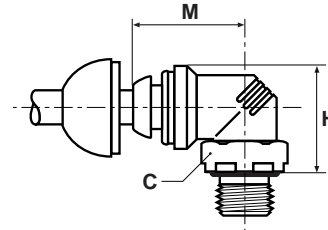

C64SPK Compact Adjustable Male Elbow BSPP

PART NO.	TUBE SIZE	BSPP THREAD	C HEX	H	M
C64SPK4-1/8	4	1/8	14	16.7	20.5
C64SPK4-1/4	4	1/4	19	17.4	20.5
C64SPK6-1/8	6	1/8	14	17.9	23.0
C64SPK6-1/4	6	1/4	19	19.4	23.0
C64SPK8-1/8	8	1/8	14	18.9	25.0
C64SPK8-1/4	8	1/4	19	20.4	25.0
C64SPK8-3/8	8	3/8	22	21.9	25.0

C68PK Adjustable Male Elbow Metric Straight Thread

PART NO.	TUBE SIZE	MM THREAD	C HEX	M	N
C68PK4M3	4	M3x0.5	10	18.0	22.0
C68PK4M5	4	M5x0.8	10	18.0	23.5
C68PK6M5	6	M5x0.8	11	20.5	25.0
C68PK8M12	8	M12x1.5	17	22.5	35.0
C68PK8M16	8	M16x1.5	22	22.5	35.0
C68PK8M22	8	M22x1.5	27	22.5	39.0
C68PK10M12	10	M12x1.5	17	30.0	40.0

C68SPK Compact Adjustable Male Elbow Metric Straight Thread

PART NO.	TUBE SIZE	MM THREAD	C HEX	H	M
C68SPK4M5	4	M5x0.8	10	15.5	20.5

EPK Equal Elbow

PART NO.	TUBE SIZE	M
EPK4	4	18.0
EPK6	6	20.5
EPK8	8	22.5
EPK10	10	28.5
EPK12	12	30.0
EPK14	14	33.5

T2ESPK Compact Plug-in Elbow

PART NO.	TUBE SIZE 1	TUBE SIZE 2	M	H
T2ESPK4	4	4	20.5	31.0
T2ESPK6	6	6	23.0	36.0
T2ESPK4-6	4	6	23.0	33.0
T2ESPK8	8	8	25.0	38.0

B