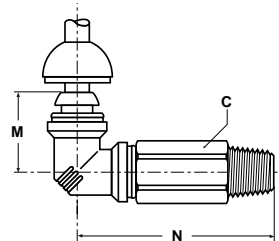

C63LPK Adjustable Male Elbow BSPT

PART NO.	TUBE SIZE	BSPT	C HEX	M	N
C63LPK4-1/8	4	1/8	10	18.0	41.0
C63LPK4-1/4	4	1/4	14	18.0	45.0
C63LPK6-1/8	6	1/8	11	20.5	45.0
C63LPK6-1/4	6	1/4	14	20.5	49.0
C63LPK8-1/8	8	1/8	14	22.5	49.5
C63LPK8-1/4	8	1/4	14	22.5	52.0

B

C63PK Adjustable Male Elbow BSPT

PART NO.	TUBE SIZE	BSPT	C HEX	M	N
C63PK4-1/8	4	1/8	10	18.0	25.5
C63PK4-1/4	4	1/4	14	18.0	29.0
C63PK6-1/8	6	1/8	11	20.5	27.0
C63PK6-1/4	6	1/4	14	20.5	30.5
C63PK8-1/8	8	1/8	14	22.5	29.5
C63PK8-1/4	8	1/4	14	22.5	32.5
C63PK8-3/8	8	3/8	17	28.5	40.0
C63PK10-1/4	10	1/4	17	28.5	40.0
C63PK10-3/8	10	3/8	17	28.5	39.0
C63PK12-1/4	12	1/4	19	30.0	41.5
C63PK12-3/8	12	3/8	19	30.0	41.0
C63PK12-1/2	12	1/2	22	30.0	44.5
C63PK14-3/8	14	3/8	22	33.5	45.5
C63PK14-1/2	14	1/2	22	33.5	48.0

C63SPK Adjustable Male Elbow BSPT

PART NO.	TUBE SIZE	BSPT	C HEX	H	M
C63SPK4-1/8	4	1/8	10	14.5	20.5
C63SPK4-1/4	4	1/4	14	14.5	20.5
C63SPK6-1/8	6	1/8	11	16.5	23.0
C63SPK6-1/4	6	1/4	14	16.0	23.0
C63SPK8-1/8	8	1/8	14	19.5	25.0
C63SPK8-1/4	8	1/4	14	18.5	25.0
C63SPK8-3/8	8	3/8	17	18.5	25.0
C63SPK10-1/4	10	1/4	17	23.0	31.0
C63SPK10-3/8	10	3/8	17	22.5	31.0
C63SPK10-1/2	10	1/2	22	24.0	31.0

C64PK Adjustable Male Elbow BSPP

PART NO.	TUBE SIZE	BSPP THREAD	C HEX	M	N
C64PK4-1/8	4	1/8	14	18.0	25.5
C64PK4-1/4	4	1/4	19	18.0	30.5
C64PK6-1/8	6	1/8	14	20.5	27.0
C64PK6-1/4	6	1/4	19	20.5	32.0
C64PK8-1/8	8	1/8	14	22.5	29.0
C64PK8-1/4	8	1/4	19	22.5	34.0
C64PK8-3/8	8	3/8	22	22.5	35.0
C64PK10-1/4	10	1/4	19	28.5	39.0
C64PK10-3/8	10	3/8	22	28.5	40.0
C64PK12-1/4	12	1/4	19	30.0	40.5
C64PK12-3/8	12	3/8	22	30.0	41.5
C64PK14-3/8	14	3/8	22	33.5	45.0
C64PK14-1/2	14	1/2	27	33.5	49.5