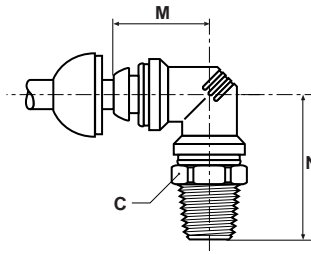

C63LPK Adjustable Male Elbow BSPT

PART NO.	TUBE SIZE	BSPT	C HEX	M	N
C63LPK4-1/8	4	1/8	10	18.0	41.0
C63LPK4-1/4	4	1/4	14	18.0	45.0
C63LPK6-1/8	6	1/8	11	20.5	45.0
C63LPK6-1/4	6	1/4	14	20.5	49.0
C63LPK8-1/8	8	1/8	14	22.5	49.5
C63LPK8-1/4	8	1/4	14	22.5	52.0

B

C63PK Adjustable Male Elbow BSPT

PART NO.	TUBE SIZE	BSPT	C HEX	M	N
C63PK4-1/8	4	1/8	10	18.0	25.5
C63PK4-1/4	4	1/4	14	18.0	29.0
C63PK6-1/8	6	1/8	11	20.5	27.0
C63PK6-1/4	6	1/4	14	20.5	30.5
C63PK8-1/8	8	1/8	14	22.5	29.5
C63PK8-1/4	8	1/4	14	22.5	32.5
C63PK8-3/8	8	3/8	17	28.5	40.0
C63PK10-1/4	10	1/4	17	28.5	40.0
C63PK10-3/8	10	3/8	17	28.5	39.0
C63PK12-1/4	12	1/4	19	30.0	41.5
C63PK12-3/8	12	3/8	19	30.0	41.0
C63PK12-1/2	12	1/2	22	30.0	44.5
C63PK14-3/8	14	3/8	22	33.5	45.5
C63PK14-1/2	14	1/2	22	33.5	48.0

C63SPK Adjustable Male Elbow BSPT

PART NO.	TUBE SIZE	BSPT	C HEX	H	M
C63SPK4-1/8	4	1/8	10	14.5	20.5
C63SPK4-1/4	4	1/4	14	14.5	20.5
C63SPK6-1/8	6	1/8	11	16.5	23.0
C63SPK6-1/4	6	1/4	14	16.0	23.0
C63SPK8-1/8	8	1/8	14	19.5	25.0
C63SPK8-1/4	8	1/4	14	18.5	25.0
C63SPK8-3/8	8	3/8	17	18.5	25.0
C63SPK10-1/4	10	1/4	17	23.0	31.0
C63SPK10-3/8	10	3/8	17	22.5	31.0
C63SPK10-1/2	10	1/2	22	24.0	31.0

C64PK Adjustable Male Elbow BSPP

PART NO.	TUBE SIZE	BSPP THREAD	C HEX	M	N
C64PK4-1/8	4	1/8	14	18.0	25.5
C64PK4-1/4	4	1/4	19	18.0	30.5
C64PK6-1/8	6	1/8	14	20.5	27.0
C64PK6-1/4	6	1/4	19	20.5	32.0
C64PK8-1/8	8	1/8	14	22.5	29.0
C64PK8-1/4	8	1/4	19	22.5	34.0
C64PK8-3/8	8	3/8	22	22.5	35.0
C64PK10-1/4	10	1/4	19	28.5	39.0
C64PK10-3/8	10	3/8	22	28.5	40.0
C64PK12-1/4	12	1/4	19	30.0	40.5
C64PK12-3/8	12	3/8	22	30.0	41.5
C64PK14-3/8	14	3/8	22	33.5	45.0
C64PK14-1/2	14	1/2	27	33.5	49.5