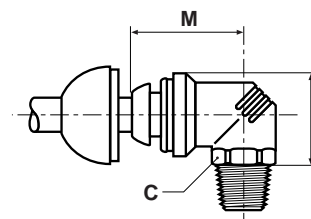

C63LPK Adjustable Male Elbow BSPT

PART NO.	TUBE SIZE	BSPT	C HEX	M	N
C63LPK4-1/8	4	1/8	10	18.0	41.0
C63LPK4-1/4	4	1/4	14	18.0	45.0
C63LPK6-1/8	6	1/8	11	20.5	45.0
C63LPK6-1/4	6	1/4	14	20.5	49.0
C63LPK8-1/8	8	1/8	14	22.5	49.5
C63LPK8-1/4	8	1/4	14	22.5	52.0

B

C63PK Adjustable Male Elbow BSPT

PART NO.	TUBE SIZE	BSPT	C HEX	M	N
C63PK4-1/8	4	1/8	10	18.0	25.5
C63PK4-1/4	4	1/4	14	18.0	29.0
C63PK6-1/8	6	1/8	11	20.5	27.0
C63PK6-1/4	6	1/4	14	20.5	30.5
C63PK8-1/8	8	1/8	14	22.5	29.5
C63PK8-1/4	8	1/4	14	22.5	32.5
C63PK8-3/8	8	3/8	17	28.5	40.0
C63PK10-1/4	10	1/4	17	28.5	40.0
C63PK10-3/8	10	3/8	17	28.5	39.0
C63PK12-1/4	12	1/4	19	30.0	41.5
C63PK12-3/8	12	3/8	19	30.0	41.0
C63PK12-1/2	12	1/2	22	30.0	44.5
C63PK14-3/8	14	3/8	22	33.5	45.5
C63PK14-1/2	14	1/2	22	33.5	48.0

C63SPK Adjustable Male Elbow BSPT

PART NO.	TUBE SIZE	BSPT	C HEX	H	M
C63SPK4-1/8	4	1/8	10	14.5	20.5
C63SPK4-1/4	4	1/4	14	14.5	20.5
C63SPK6-1/8	6	1/8	11	16.5	23.0
C63SPK6-1/4	6	1/4	14	16.0	23.0
C63SPK8-1/8	8	1/8	14	19.5	25.0
C63SPK8-1/4	8	1/4	14	18.5	25.0
C63SPK8-3/8	8	3/8	17	18.5	25.0
C63SPK10-1/4	10	1/4	17	23.0	31.0
C63SPK10-3/8	10	3/8	17	22.5	31.0
C63SPK10-1/2	10	1/2	22	24.0	31.0

C64PK Adjustable Male Elbow BSPP

PART NO.	TUBE SIZE	BSPP THREAD	C HEX	M	N
C64PK4-1/8	4	1/8	14	18.0	25.5
C64PK4-1/4	4	1/4	19	18.0	30.5
C64PK6-1/8	6	1/8	14	20.5	27.0
C64PK6-1/4	6	1/4	19	20.5	32.0
C64PK8-1/8	8	1/8	14	22.5	29.0
C64PK8-1/4	8	1/4	19	22.5	34.0
C64PK8-3/8	8	3/8	22	22.5	35.0
C64PK10-1/4	10	1/4	19	28.5	39.0
C64PK10-3/8	10	3/8	22	28.5	40.0
C64PK12-1/4	12	1/4	19	30.0	40.5
C64PK12-3/8	12	3/8	22	30.0	41.5
C64PK14-3/8	14	3/8	22	33.5	45.0
C64PK14-1/2	14	1/2	27	33.5	49.5