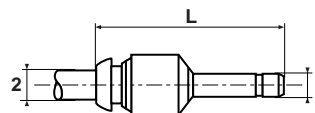

**FNPB Plug**

PART NO.	TUBE SIZE 1	L
FNPB4	4	27
FNPB6	6	27
FNPB8	8	30
FNPB10	10	30
FNPB12	12	35
FNPB14	14	36

**TEPB Tube End Expander**

PART NO.	TUBE SIZE 1	TUBE SIZE 2	L
TEPB4-6	4	6	39

**TRPB Tube End Reducer**

PART NO.	TUBE SIZE 1	TUBE SIZE 2	L
TRPB6-4	6	4	40.0
TRPB8-4	8	4	39.5
TRPB8-6	8	6	41.5
TRPB10-4	10	4	37.0
TRPB10-6	10	6	43.0
TRPB10-8	10	8	47.5
TRPB12-6	12	6	38.0
TRPB12-8	12	8	44.0
TRPB12-10	12	10	52.0
TRPB14-8	14	8	41.0
TRPB14-10	14	10	51.0
TRPB14-12	14	12	55.0

**T23HFPB Tube End Male Adaptor BSPT**

PART NO.	TUBE SIZE	BSPT	C HEX	L	N
T23HFPB5-1/8	5	1/8	10	31.5	20
T23HFPB5-1/4	5	1/4	14	36.0	20