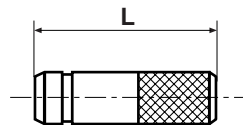

**FNPB Plug**

PART NO.	TUBE SIZE 1	L
FNPB4	4	27
FNPB6	6	27
FNPB8	8	30
FNPB10	10	30
FNPB12	12	35
FNPB14	14	36

**TEPB Tube End Expander**

PART NO.	TUBE SIZE 1	TUBE SIZE 2	L
TEPB4-6	4	6	39

**TRPB Tube End Reducer**

PART NO.	TUBE SIZE 1	TUBE SIZE 2	L
TRPB6-4	6	4	40.0
TRPB8-4	8	4	39.5
TRPB8-6	8	6	41.5
TRPB10-4	10	4	37.0
TRPB10-6	10	6	43.0
TRPB10-8	10	8	47.5
TRPB12-6	12	6	38.0
TRPB12-8	12	8	44.0
TRPB12-10	12	10	52.0
TRPB14-8	14	8	41.0
TRPB14-10	14	10	51.0
TRPB14-12	14	12	55.0

**T23HFPB Tube End Male Adaptor BSPT**

PART NO.	TUBE SIZE	BSPT	C HEX	L	N
T23HFPB5-1/8	5	1/8	10	31.5	20
T23HFPB5-1/4	5	1/4	14	36.0	20