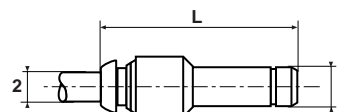

**FNPB Plug**

PART NO.	TUBE SIZE 1	L
FNPB4	4	27
FNPB6	6	27
FNPB8	8	30
FNPB10	10	30
FNPB12	12	35
FNPB14	14	36

**TEPB Tube End Expander**

PART NO.	TUBE SIZE 1	TUBE SIZE 2	L
TEPB4-6	4	6	39

**TRPB Tube End Reducer**

PART NO.	TUBE SIZE 1	TUBE SIZE 2	L
TRPB6-4	6	4	40.0
TRPB8-4	8	4	39.5
TRPB8-6	8	6	41.5
TRPB10-4	10	4	37.0
TRPB10-6	10	6	43.0
TRPB10-8	10	8	47.5
TRPB12-6	12	6	38.0
TRPB12-8	12	8	44.0
TRPB12-10	12	10	52.0
TRPB14-8	14	8	41.0
TRPB14-10	14	10	51.0
TRPB14-12	14	12	55.0

**T23HFPB Tube End Male Adaptor BSPT**

PART NO.	TUBE SIZE	BSPT	C HEX	L	N
T23HFPB5-1/8	5	1/8	10	31.5	20
T23HFPB5-1/4	5	1/4	14	36.0	20