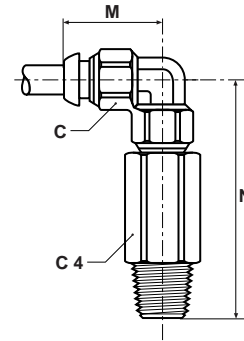

**B**

**C63LPB Adjustable Extended Male Elbow BSPT**

PART NO.	TUBE SIZE	BSPT	C HEX	C4 HEX	M	N
C63LPB4-1/8	4	1/8	10	10	18	42.0
C63LPB4-1/4	4	1/4	10	14	18	46.0
C63LPB6-1/8	6	1/8	12	11	20	45.5
C63LPB6-1/4	6	1/4	12	14	20	49.5
C63LPB8-1/8	8	1/8	14	14	22	50.0
C63LPB8-1/4	8	1/4	14	14	22	52.5

**C6PB Adjustable Male Elbow NPT**

PART NO.	TUBE SIZE	NPT	C HEX	C4 HEX	M	N
C6PB6-1/4	6	1/4-18	12	14	20	36.0
C6PB6-3/8	6	3/8-18	12	19	20	36.5
C6PB10-1/4	10	1/4-18	17	16	28	41.5
C6PB10-3/8	10	3/8-18	17	19	28	41.5
C6PB12-3/8	12	3/8-18	17	19	30	44.0
C6PB12-1/2	12	1/2-14	22	22	30	47.5

**C63PB Adjustable Male Elbow BSPT**

PART NO.	TUBE SIZE	BSPT	C HEX	C4 HEX	M	N
C63PB4-1/8	4	1/8	10	10	18	26.5
C63PB4-1/4	4	1/4	10	14	18	30.0
C63PB6-1/8	6	1/8	12	11	20	28.0
C63PB6-1/4	6	1/4	12	14	20	31.0
C63PB8-1/8	8	1/8	14	14	22	30.0
C63PB8-1/4	8	1/4	14	14	22	33.0
C63PB8-3/8	8	3/8	14	17	22	34.5
C63PB10-1/4	10	1/4	17	17	28	40.0
C63PB10-3/8	10	3/8	17	17	28	39.0
C63PB12-1/4	12	1/4	22	19	30	42.0
C63PB12-3/8	12	3/8	22	19	30	41.0
C63PB12-1/2	12	1/2	22	22	30	44.5
C63PB14-3/8	14	3/8	25	22	34	46.0
C63PB14-1/2	14	1/2	25	22	34	48.5

**C64PB Adjustable Male Elbow BSPP**

PART NO.	TUBE SIZE	BSPP	C HEX	C4 HEX	M	N
C64PB4-1/8	4	1/8	10	14	18	26.5
C64PB4-1/4	4	1/4	10	19	18	31.5
C64PB6-1/8	6	1/8	12	14	20	30.0
C64PB6-1/4	6	1/4	12	19	20	33.0
C64PB8-1/8	8	1/8	14	14	22	30.0
C64PB8-1/4	8	1/4	14	19	22	35.0
C64PB8-3/8	8	3/8	14	22	22	36.0
C64PB10-1/4	10	1/4	17	19	28	39.0
C64PB10-3/8	10	3/8	17	22	28	40.0
C64PB12-1/4	12	1/4	22	19	30	41.0
C64PB12-3/8	12	3/8	22	22	30	42.0
C64PB14-3/8	14	3/8	25	22	34	46.0
C64PB14-1/2	14	1/2	25	27	34	50.5