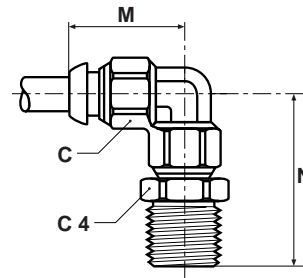

**B**

**C63LPB Adjustable Extended Male Elbow BSPT**

PART NO.	TUBE SIZE	BSPT	C HEX	C4 HEX	M	N
C63LPB4-1/8	4	1/8	10	10	18	42.0
C63LPB4-1/4	4	1/4	10	14	18	46.0
C63LPB6-1/8	6	1/8	12	11	20	45.5
C63LPB6-1/4	6	1/4	12	14	20	49.5
C63LPB8-1/8	8	1/8	14	14	22	50.0
C63LPB8-1/4	8	1/4	14	14	22	52.5

**C6PB Adjustable Male Elbow NPT**

PART NO.	TUBE SIZE	NPT	C HEX	C4 HEX	M	N
C6PB6-1/4	6	1/4-18	12	14	20	36.0
C6PB6-3/8	6	3/8-18	12	19	20	36.5
C6PB10-1/4	10	1/4-18	17	16	28	41.5
C6PB10-3/8	10	3/8-18	17	19	28	41.5
C6PB12-3/8	12	3/8-18	17	19	30	44.0
C6PB12-1/2	12	1/2-14	22	22	30	47.5

**C63PB Adjustable Male Elbow BSPT**

PART NO.	TUBE SIZE	BSPT	C HEX	C4 HEX	M	N
C63PB4-1/8	4	1/8	10	10	18	26.5
C63PB4-1/4	4	1/4	10	14	18	30.0
C63PB6-1/8	6	1/8	12	11	20	28.0
C63PB6-1/4	6	1/4	12	14	20	31.0
C63PB8-1/8	8	1/8	14	14	22	30.0
C63PB8-1/4	8	1/4	14	14	22	33.0
C63PB8-3/8	8	3/8	14	17	22	34.5
C63PB10-1/4	10	1/4	17	17	28	40.0
C63PB10-3/8	10	3/8	17	17	28	39.0
C63PB12-1/4	12	1/4	22	19	30	42.0
C63PB12-3/8	12	3/8	22	19	30	41.0
C63PB12-1/2	12	1/2	22	22	30	44.5
C63PB14-3/8	14	3/8	25	22	34	46.0
C63PB14-1/2	14	1/2	25	22	34	48.5

**C64PB Adjustable Male Elbow BSPP**

PART NO.	TUBE SIZE	BSPP	C HEX	C4 HEX	M	N
C64PB4-1/8	4	1/8	10	14	18	26.5
C64PB4-1/4	4	1/4	10	19	18	31.5
C64PB6-1/8	6	1/8	12	14	20	30.0
C64PB6-1/4	6	1/4	12	19	20	33.0
C64PB8-1/8	8	1/8	14	14	22	30.0
C64PB8-1/4	8	1/4	14	19	22	35.0
C64PB8-3/8	8	3/8	14	22	22	36.0
C64PB10-1/4	10	1/4	17	19	28	39.0
C64PB10-3/8	10	3/8	17	22	28	40.0
C64PB12-1/4	12	1/4	22	19	30	41.0
C64PB12-3/8	12	3/8	22	22	30	42.0
C64PB14-3/8	14	3/8	25	22	34	46.0
C64PB14-1/2	14	1/2	25	27	34	50.5