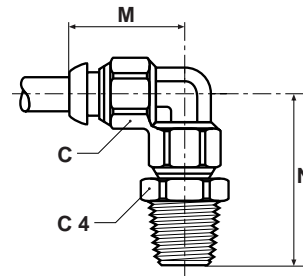

**B**

**C63LPB Adjustable Extended Male Elbow BSPT**

PART NO.	TUBE SIZE	BSPT	C HEX	C4 HEX	M	N
C63LPB4-1/8	4	1/8	10	10	18	42.0
C63LPB4-1/4	4	1/4	10	14	18	46.0
C63LPB6-1/8	6	1/8	12	11	20	45.5
C63LPB6-1/4	6	1/4	12	14	20	49.5
C63LPB8-1/8	8	1/8	14	14	22	50.0
C63LPB8-1/4	8	1/4	14	14	22	52.5

**C6PB Adjustable Male Elbow NPT**

PART NO.	TUBE SIZE	NPT	C HEX	C4 HEX	M	N
C6PB6-1/4	6	1/4-18	12	14	20	36.0
C6PB6-3/8	6	3/8-18	12	19	20	36.5
C6PB10-1/4	10	1/4-18	17	16	28	41.5
C6PB10-3/8	10	3/8-18	17	19	28	41.5
C6PB12-3/8	12	3/8-18	17	19	30	44.0
C6PB12-1/2	12	1/2-14	22	22	30	47.5

**C63PB Adjustable Male Elbow BSPT**

PART NO.	TUBE SIZE	BSPT	C HEX	C4 HEX	M	N
C63PB4-1/8	4	1/8	10	10	18	26.5
C63PB4-1/4	4	1/4	10	14	18	30.0
C63PB6-1/8	6	1/8	12	11	20	28.0
C63PB6-1/4	6	1/4	12	14	20	31.0
C63PB8-1/8	8	1/8	14	14	22	30.0
C63PB8-1/4	8	1/4	14	14	22	33.0
C63PB8-3/8	8	3/8	14	17	22	34.5
C63PB10-1/4	10	1/4	17	17	28	40.0
C63PB10-3/8	10	3/8	17	17	28	39.0
C63PB12-1/4	12	1/4	22	19	30	42.0
C63PB12-3/8	12	3/8	22	19	30	41.0
C63PB12-1/2	12	1/2	22	22	30	44.5
C63PB14-3/8	14	3/8	25	22	34	46.0
C63PB14-1/2	14	1/2	25	22	34	48.5

**C64PB Adjustable Male Elbow BSPP**

PART NO.	TUBE SIZE	BSPP	C HEX	C4 HEX	M	N
C64PB4-1/8	4	1/8	10	14	18	26.5
C64PB4-1/4	4	1/4	10	19	18	31.5
C64PB6-1/8	6	1/8	12	14	20	30.0
C64PB6-1/4	6	1/4	12	19	20	33.0
C64PB8-1/8	8	1/8	14	14	22	30.0
C64PB8-1/4	8	1/4	14	19	22	35.0
C64PB8-3/8	8	3/8	14	22	22	36.0
C64PB10-1/4	10	1/4	17	19	28	39.0
C64PB10-3/8	10	3/8	17	22	28	40.0
C64PB12-1/4	12	1/4	22	19	30	41.0
C64PB12-3/8	12	3/8	22	22	30	42.0
C64PB14-3/8	14	3/8	25	22	34	46.0
C64PB14-1/2	14	1/2	25	27	34	50.5