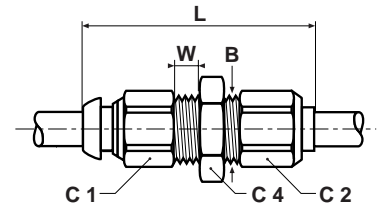

HPB Equal Union

PART NO.	TUBE SIZE	L
HPB4	4	33.0
HPB5	5	34.5
HPB6	6	36.0
HPB8	8	38.0
HPB10	10	48.0
HPB12	12	48.0
HPB14	14	54.0

WBMPB Mixed Bulkhead Union

PART NO.	TUBE SIZE 1	TUBE SIZE 2	B-MM THREAD	C1	C2	C4	L	W	BULKHEAD HOLE DIA.
WBMPB4	4	4	M8x1	10	10	12	34	5	8mm
WBMPB6	6	6	M10x1	12	10	12	37	5	10mm
WBMPB8	8	8	M12x1	14	14	16	39	5	12mm
WBMPB10	10	10	M14x1	17	17	19	45	5	14mm
WBMPB12	12	12	M16x1	22	19	22	49	5	16mm
WBMPB14	14	14	M18x1	24	22	22	52	7	18mm

WPB Bulkhead Union

PART NO.	TUBE SIZE	B-MM THREAD	C HEX	L	W	BULKHEAD HOLE DIA.
WPB4	4	M11x0.75	16	33	6	11mm
WPB6	6	M13x1	19	35	6	13mm
WPB8	8	M16x1.25	22	36	6	16mm
WPB10	10	M18x1	22	43	8	18mm
WPB12	12	M23x1.5	27	46	10	23mm
WPB14	14	M24x1.5	30	52	10	24mm

C3PB Compact Elbow BSPT

PART NO.	TUBE SIZE	BSPT	C HEX	M	N
C3PB4-1/8	4	1/8	14	18	21
C3PB6-1/8	6	1/8	14	20	21
C3PB6-1/4	6	1/4	14	20	21
C3PB8-1/8	8	1/8	14	22	23
C3PB8-1/4	8	1/4	14	22	23
C3PB10-1/4	10	1/4	17	28	26
C3PB10-3/8	10	3/8	17	28	26
C3PB12-3/8	12	3/8	17	30	27
C3PB12-1/2	12	1/2	17	30	31
C3PB14-3/8	14	3/8	20	34	30
C3PB14-1/2	14	1/2	20	34	33