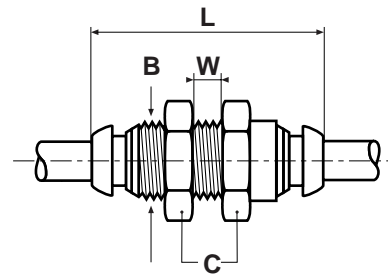

HPB Equal Union

PART NO.	TUBE SIZE	L
HPB4	4	33.0
HPB5	5	34.5
HPB6	6	36.0
HPB8	8	38.0
HPB10	10	48.0
HPB12	12	48.0
HPB14	14	54.0

WBMPB Mixed Bulkhead Union

PART NO.	TUBE SIZE 1	TUBE SIZE 2	B-MM THREAD	C1	C2	C4	L	W	BULKHEAD HOLE DIA.
WBMPB4	4	4	M8x1	10	10	12	34	5	8mm
WBMPB6	6	6	M10x1	12	10	12	37	5	10mm
WBMPB8	8	8	M12x1	14	14	16	39	5	12mm
WBMPB10	10	10	M14x1	17	17	19	45	5	14mm
WBMPB12	12	12	M16x1	22	19	22	49	5	16mm
WBMPB14	14	14	M18x1	24	22	22	52	7	18mm

WPB Bulkhead Union

PART NO.	TUBE SIZE	B-MM THREAD	C HEX	L	W	BULKHEAD HOLE DIA.
WPB4	4	M11x0.75	16	33	6	11mm
WPB6	6	M13x1	19	35	6	13mm
WPB8	8	M16x1.25	22	36	6	16mm
WPB10	10	M18x1	22	43	8	18mm
WPB12	12	M23x1.5	27	46	10	23mm
WPB14	14	M24x1.5	30	52	10	24mm

C3PB Compact Elbow BSPT

PART NO.	TUBE SIZE	BSPT	C HEX	M	N
C3PB4-1/8	4	1/8	14	18	21
C3PB6-1/8	6	1/8	14	20	21
C3PB6-1/4	6	1/4	14	20	21
C3PB8-1/8	8	1/8	14	22	23
C3PB8-1/4	8	1/4	14	22	23
C3PB10-1/4	10	1/4	17	28	26
C3PB10-3/8	10	3/8	17	28	26
C3PB12-3/8	12	3/8	17	30	27
C3PB12-1/2	12	1/2	17	30	31
C3PB14-3/8	14	3/8	20	34	30
C3PB14-1/2	14	1/2	20	34	33