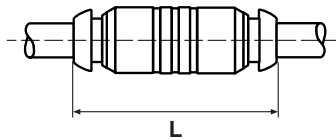

HPB Equal Union

PART NO.	TUBE SIZE	L
HPB4	4	33.0
HPB5	5	34.5
HPB6	6	36.0
HPB8	8	38.0
HPB10	10	48.0
HPB12	12	48.0
HPB14	14	54.0

WBMPB Mixed Bulkhead Union

PART NO.	TUBE SIZE 1	TUBE SIZE 2	B-MM THREAD	C1	C2	C4	L	W	BULKHEAD HOLE DIA.
WBMPB4	4	4	M8x1	10	10	12	34	5	8mm
WBMPB6	6	6	M10x1	12	10	12	37	5	10mm
WBMPB8	8	8	M12x1	14	14	16	39	5	12mm
WBMPB10	10	10	M14x1	17	17	19	45	5	14mm
WBMPB12	12	12	M16x1	22	19	22	49	5	16mm
WBMPB14	14	14	M18x1	24	22	22	52	7	18mm

WPB Bulkhead Union

PART NO.	TUBE SIZE	B-MM THREAD	C HEX	L	W	BULKHEAD HOLE DIA.
WPB4	4	M11x0.75	16	33	6	11mm
WPB6	6	M13x1	19	35	6	13mm
WPB8	8	M16x1.25	22	36	6	16mm
WPB10	10	M18x1	22	43	8	18mm
WPB12	12	M23x1.5	27	46	10	23mm
WPB14	14	M24x1.5	30	52	10	24mm

C3PB Compact Elbow BSPT

PART NO.	TUBE SIZE	BSPT	C HEX	M	N
C3PB4-1/8	4	1/8	14	18	21
C3PB6-1/8	6	1/8	14	20	21
C3PB6-1/4	6	1/4	14	20	21
C3PB8-1/8	8	1/8	14	22	23
C3PB8-1/4	8	1/4	14	22	23
C3PB10-1/4	10	1/4	17	28	26
C3PB10-3/8	10	3/8	17	28	26
C3PB12-3/8	12	3/8	17	30	27
C3PB12-1/2	12	1/2	17	30	31
C3PB14-3/8	14	3/8	20	34	30
C3PB14-1/2	14	1/2	20	34	33