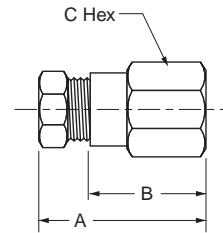

**A**

**Female Connector 66HD**

PART NO.	TUBE SIZE	PIPE THREAD	MIN. ORIFICE SIZE	A	B	C HEX
66HD-2-2	1/8	1/8	.093	1.312	1.000	.500
66HD-4-2	1/4	1/8	.187	1.406	1.000	.562
66HD-4-4	1/4	1/4	.187	1.593	1.187	.687
66HD-6-2	3/8	1/8	.312	1.531	1.125	.625
66HD-6-4	3/8	1/4	.312	1.718	1.312	.625
66HD-6-6	3/8	3/8	.312	1.750	1.343	.812

**Reducing Union 62HD**

PART NO.	TUBE SIZE	MIN. ORIFICE SIZE	A	B	C HEX
62HD-6-4	3/8 X 1/4	.187	2.000	1.187	.625
62HD-8-4	1/2 X 1/4	.187	2.125	1.281	.812
62HD-8-6	1/2 X 3/8	.312	2.656	1.406	.812

**Male Connector 68HD**

PART NO.	TUBE SIZE	PIPE THREAD	MIN. ORIFICE SIZE	A	B	C HEX
68HD-2-2	1/8	1/8	.093	1.062	.750	.437
68HD-3-2	3/16	1/8	.125	1.140	.765	.437
68HD-4-2	1/4	1/8	.187	1.343	.937	.562
68HD-4-4	1/4	1/4	.187	1.468	1.062	.562
68HD-4-6	1/4	3/8	.187	1.343	.937	.687
68HD-4-8	1/4	1/2	.187	1.531	1.125	.875
68HD-5-2	5/16	1/8	.218	1.406	1.000	.562
68HD-5-4	5/16	1/4	.218	1.500	1.093	.562
68HD-6-2	3/8	1/8	.218	1.531	1.125	.625
68HD-6-4	3/8	1/4	.312	1.656	1.250	.625
68HD-6-6	3/8	3/8	.312	1.531	1.125	.687
68HD-6-8	3/8	1/2	.312	1.531	1.125	.875
68HD-8-4	1/2	1/4	.312	1.813	1.375	.812
68HD-8-6	1/2	3/8	.406	1.750	1.312	.812
68HD-8-8	1/2	1/2	.437	1.812	1.375	.875
68HD-8-12	1/2	3/4	.437	1.625	1.187	1.062
68HD-10-6	5/8	3/8	.406	2.031	1.468	1.062
68HD-10-8	5/8	1/2	.500	2.156	1.593	1.062