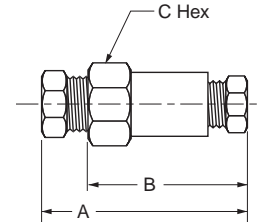

**A**

**Female Connector 66HD**

PART NO.	TUBE SIZE	PIPE THREAD	MIN. ORIFICE SIZE	A	B	C HEX
66HD-2-2	1/8	1/8	.093	1.312	1.000	.500
66HD-4-2	1/4	1/8	.187	1.406	1.000	.562
66HD-4-4	1/4	1/4	.187	1.593	1.187	.687
66HD-6-2	3/8	1/8	.312	1.531	1.125	.625
66HD-6-4	3/8	1/4	.312	1.718	1.312	.625
66HD-6-6	3/8	3/8	.312	1.750	1.343	.812

**Reducing Union 62HD**

PART NO.	TUBE SIZE	MIN. ORIFICE SIZE	A	B	C HEX
62HD-6-4	3/8 X 1/4	.187	2.000	1.187	.625
62HD-8-4	1/2 X 1/4	.187	2.125	1.281	.812
62HD-8-6	1/2 X 3/8	.312	2.656	1.406	.812

**Male Connector 68HD**

PART NO.	TUBE SIZE	PIPE THREAD	MIN. ORIFICE SIZE	A	B	C HEX
68HD-2-2	1/8	1/8	.093	1.062	.750	.437
68HD-3-2	3/16	1/8	.125	1.140	.765	.437
68HD-4-2	1/4	1/8	.187	1.343	.937	.562
68HD-4-4	1/4	1/4	.187	1.468	1.062	.562
68HD-4-6	1/4	3/8	.187	1.343	.937	.687
68HD-4-8	1/4	1/2	.187	1.531	1.125	.875
68HD-5-2	5/16	1/8	.218	1.406	1.000	.562
68HD-5-4	5/16	1/4	.218	1.500	1.093	.562
68HD-6-2	3/8	1/8	.218	1.531	1.125	.625
68HD-6-4	3/8	1/4	.312	1.656	1.250	.625
68HD-6-6	3/8	3/8	.312	1.531	1.125	.687
68HD-6-8	3/8	1/2	.312	1.531	1.125	.875
68HD-8-4	1/2	1/4	.312	1.813	1.375	.812
68HD-8-6	1/2	3/8	.406	1.750	1.312	.812
68HD-8-8	1/2	1/2	.437	1.812	1.375	.875
68HD-8-12	1/2	3/4	.437	1.625	1.187	1.062
68HD-10-6	5/8	3/8	.406	2.031	1.468	1.062
68HD-10-8	5/8	1/2	.500	2.156	1.593	1.062