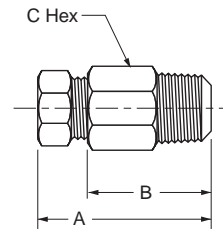

**A**

**Female Connector 66HD**

PART NO.	TUBE SIZE	PIPE THREAD	MIN. ORIFICE SIZE	A	B	C HEX
66HD-2-2	1/8	1/8	.093	1.312	1.000	.500
66HD-4-2	1/4	1/8	.187	1.406	1.000	.562
66HD-4-4	1/4	1/4	.187	1.593	1.187	.687
66HD-6-2	3/8	1/8	.312	1.531	1.125	.625
66HD-6-4	3/8	1/4	.312	1.718	1.312	.625
66HD-6-6	3/8	3/8	.312	1.750	1.343	.812

**Reducing Union 62HD**

PART NO.	TUBE SIZE	MIN. ORIFICE SIZE	A	B	C HEX
62HD-6-4	3/8 X 1/4	.187	2.000	1.187	.625
62HD-8-4	1/2 X 1/4	.187	2.125	1.281	.812
62HD-8-6	1/2 X 3/8	.312	2.656	1.406	.812

**Male Connector 68HD**

PART NO.	TUBE SIZE	PIPE THREAD	MIN. ORIFICE SIZE	A	B	C HEX
68HD-2-2	1/8	1/8	.093	1.062	.750	.437
68HD-3-2	3/16	1/8	.125	1.140	.765	.437
68HD-4-2	1/4	1/8	.187	1.343	.937	.562
68HD-4-4	1/4	1/4	.187	1.468	1.062	.562
68HD-4-6	1/4	3/8	.187	1.343	.937	.687
68HD-4-8	1/4	1/2	.187	1.531	1.125	.875
68HD-5-2	5/16	1/8	.218	1.406	1.000	.562
68HD-5-4	5/16	1/4	.218	1.500	1.093	.562
68HD-6-2	3/8	1/8	.218	1.531	1.125	.625
68HD-6-4	3/8	1/4	.312	1.656	1.250	.625
68HD-6-6	3/8	3/8	.312	1.531	1.125	.687
68HD-6-8	3/8	1/2	.312	1.531	1.125	.875
68HD-8-4	1/2	1/4	.312	1.813	1.375	.812
68HD-8-6	1/2	3/8	.406	1.750	1.312	.812
68HD-8-8	1/2	1/2	.437	1.812	1.375	.875
68HD-8-12	1/2	3/4	.437	1.625	1.187	1.062
68HD-10-6	5/8	3/8	.406	2.031	1.468	1.062
68HD-10-8	5/8	1/2	.500	2.156	1.593	1.062