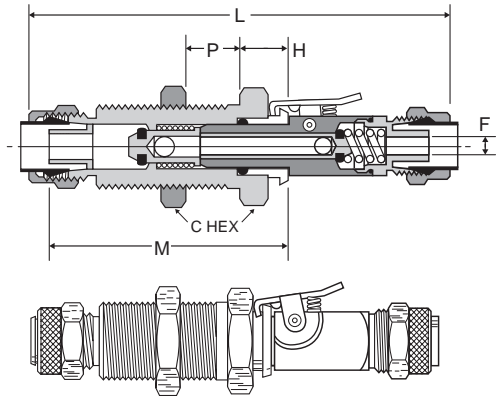

Double End Shut-Off Bulkhead Quick Coupler 394PDSS

(Stainless Steel)

PART NO.	TUBE O.D.	BULKHEAD THREAD	L	M	C HEX	H	P MAX	FLOW DIA. F
394PDSS-4-4	1/4	1/2-24	3.69	2.67	.625	.32	.84	.125
394PDSS-6-6	3/8	11/16-24	3.91	2.24	.812	.34	.93	.203

Single End Shutoff Pipe Connector Quick Coupler 398P

(Chrome Plated)

PART NO.	TUBE SIZE	PIPE THREAD	STRAIGHT THREAD	C HEX	L	M	FLOW DIA.F
398P-4-2	1/4	1/8	3/8-24	1/2	2.45	1.32	.125
398P-4-4	1/4	1/4	3/8-24	9/16	2.45	1.32	.125
398P-6-4	3/8	1/4	1/2-24	5/8	2.80	1.46	.203

Single End Shut-Off Connector Quick Coupler 398PSS

(Stainless Steel)

PART NO.	TUBE O.D.	PIPE THREAD	L	M	C HEX	FLOW DIA. F
398PSS-4-2	1/4	1/8	2.30	1.32	.500	.125
398PSS-4-4	1/4	1/4	2.30	1.32	.562	.125
398PSS-6-4	3/8	1/4	2.70	1.43	.625	.203