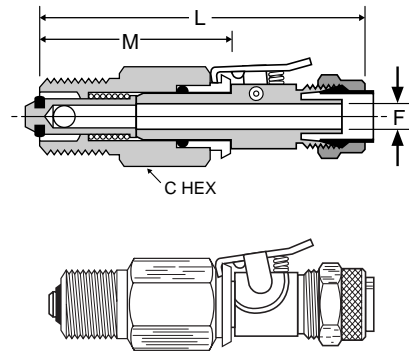

Double End Shut-Off Bulkhead Quick Coupler 394PDSS

(Stainless Steel)

PART NO.	TUBE O.D.	BULKHEAD THREAD	L	M	C HEX	H	P MAX	FLOW DIA. F
394PDSS-4-4	1/4	1/2-24	3.69	2.67	.625	.32	.84	.125
394PDSS-6-6	3/8	11/16-24	3.91	2.24	.812	.34	.93	.203

Single End Shutoff Pipe Connector Quick Coupler 398P

(Chrome Plated)

PART NO.	TUBE SIZE	PIPE THREAD	STRAIGHT THREAD	C HEX	L	M	FLOW DIA.F
398P-4-2	1/4	1/8	3/8-24	1/2	2.45	1.32	.125
398P-4-4	1/4	1/4	3/8-24	9/16	2.45	1.32	.125
398P-6-4	3/8	1/4	1/2-24	5/8	2.80	1.46	.203

Single End Shut-Off Connector Quick Coupler 398PSS

(Stainless Steel)

PART NO.	TUBE O.D.	PIPE THREAD	L	M	C HEX	FLOW DIA. F
398PSS-4-2	1/4	1/8	2.30	1.32	.500	.125
398PSS-4-4	1/4	1/4	2.30	1.32	.562	.125
398PSS-6-4	3/8	1/4	2.70	1.43	.625	.203