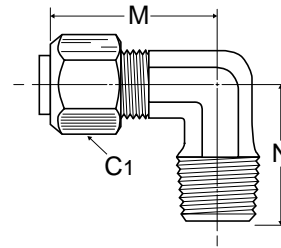

**WBMPB Mixed Bulkhead Union**

PART NO.	TUBE SIZE 1	TUBE SIZE 2	MM THREAD	C1	C HEX	L	W	BULKHEAD HOLE DIA.
WBMPB4	4	4	M8x1	10	12	34	5	8mm
WBMPB6	6	6	M10x1	12	12	37	5	10mm
WBMPB8	8	8	M12x1	14	16	39	5	12mm
WBMPB10	10	10	M14x1	17	19	45	5	14mm
WBMPB12	12	12	M16x1	19	22	49	5	16mm
WBMPB14	14	14	M18x1	22	22	52	7	18mm

**CBMB 90° Male Elbow NPT**

PART NO.	TUBE SIZE	NPT THREAD	C1	M	N
CBMB4-1/8	4	1/8	10	22	17
CBMB6-1/8	6	1/8	12	24	18
CBMB6-1/4	6	1/4	12	24	22
CBMB8-1/8	8	1/8	14	26	19
CBMB8-1/4	8	1/4	14	26	23
CBMB10-1/4	10	1/4	17	27	24
CBMB10-3/8	10	3/8	17	28	25
CBMB12-3/8	12	3/8	19	32	27
CBMB12-1/2	12	1/2	19	32	31
CBMB14-3/8	14	3/8	22	32	26
CBMB14-1/2	14	1/2	22	33	31
CBMB16-1/2	16	1/2	27	35	34
CBMB18-1/2	18	1/2	30	41	35
CBMB20-3/4	20	3/4	32	45	40
CBMB22-3/4	22	3/4	36	46	40

**C3BMB 90° Male Elbow BSPT**

PART NO.	TUBE SIZE	BSPT THREAD	C1	M	N
C3BMB4-1/8	4	1/8	10	22	17
C3BMB6-1/8	6	1/8	12	24	18
C3BMB6-1/4	6	1/4	12	24	22
C3BMB8-1/8	8	1/8	14	26	19
C3BMB8-1/4	8	1/4	14	26	23
C3BMB10-1/4	10	1/4	17	27	24
C3BMB10-3/8	10	3/8	17	28	25
C3BMB12-3/8	12	3/8	19	32	27
C3BMB12-1/2	12	1/2	19	32	31
C3BMB14-3/8	14	3/8	22	32	26
C3BMB14-1/2	14	1/2	22	32	31
C3BMB16-1/2	16	1/2	27	35	34
C3BMB18-1/2	18	1/2	30	41	35
C3BMB22-3/4	22	3/4	36	46	40

**C8BMB 90° Adjustable Male Elbow Metric Straight Thread**

PART NO.	TUBE SIZE	MM THREAD	C1	C4	M	N
C8BMB12M16	12	M16x1.5	19	22	32	35
C8BMB12M22	12	M22x1.5	19	30	35	39
C8BMB14M16	14	M16x1.5	22	22	32	33
C8BMB14M22	14	M22x1.5	22	30	35	39
C8BMB16M16	16	M16x1.5	24	22	35	36
C8BMB16M22	16	M22x1.5	27	30	36	39