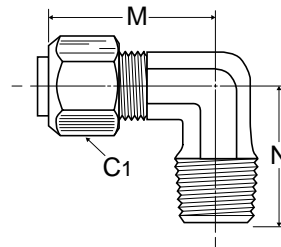

**WBMPB Mixed Bulkhead Union**

PART NO.	TUBE SIZE 1	TUBE SIZE 2	MM THREAD	C1	C HEX	L	W	BULKHEAD HOLE DIA.
WBMPB4	4	4	M8x1	10	12	34	5	8mm
WBMPB6	6	6	M10x1	12	12	37	5	10mm
WBMPB8	8	8	M12x1	14	16	39	5	12mm
WBMPB10	10	10	M14x1	17	19	45	5	14mm
WBMPB12	12	12	M16x1	19	22	49	5	16mm
WBMPB14	14	14	M18x1	22	22	52	7	18mm

**CBMB 90° Male Elbow NPT**

PART NO.	TUBE SIZE	NPT THREAD	C1	M	N
CBMB4-1/8	4	1/8	10	22	17
CBMB6-1/8	6	1/8	12	24	18
CBMB6-1/4	6	1/4	12	24	22
CBMB8-1/8	8	1/8	14	26	19
CBMB8-1/4	8	1/4	14	26	23
CBMB10-1/4	10	1/4	17	27	24
CBMB10-3/8	10	3/8	17	28	25
CBMB12-3/8	12	3/8	19	32	27
CBMB12-1/2	12	1/2	19	32	31
CBMB14-3/8	14	3/8	22	32	26
CBMB14-1/2	14	1/2	22	33	31
CBMB16-1/2	16	1/2	27	35	34
CBMB18-1/2	18	1/2	30	41	35
CBMB20-3/4	20	3/4	32	45	40
CBMB22-3/4	22	3/4	36	46	40

**C3BMB 90° Male Elbow BSPT**

PART NO.	TUBE SIZE	BSPT THREAD	C1	M	N
C3BMB4-1/8	4	1/8	10	22	17
C3BMB6-1/8	6	1/8	12	24	18
C3BMB6-1/4	6	1/4	12	24	22
C3BMB8-1/8	8	1/8	14	26	19
C3BMB8-1/4	8	1/4	14	26	23
C3BMB10-1/4	10	1/4	17	27	24
C3BMB10-3/8	10	3/8	17	28	25
C3BMB12-3/8	12	3/8	19	32	27
C3BMB12-1/2	12	1/2	19	32	31
C3BMB14-3/8	14	3/8	22	32	26
C3BMB14-1/2	14	1/2	22	32	31
C3BMB16-1/2	16	1/2	27	35	34
C3BMB18-1/2	18	1/2	30	41	35
C3BMB22-3/4	22	3/4	36	46	40

**C8BMB 90° Adjustable Male Elbow Metric Straight Thread**

PART NO.	TUBE SIZE	MM THREAD	C1	C4	M	N
C8BMB12M16	12	M16x1.5	19	22	32	35
C8BMB12M22	12	M22x1.5	19	30	35	39
C8BMB14M16	14	M16x1.5	22	22	32	33
C8BMB14M22	14	M22x1.5	22	30	35	39
C8BMB16M16	16	M16x1.5	24	22	35	36
C8BMB16M22	16	M22x1.5	27	30	36	39