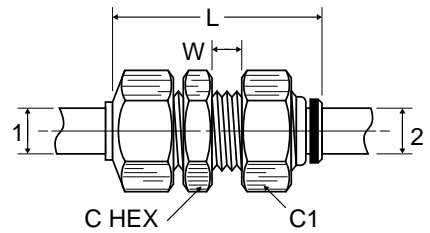

**WBMPB Mixed Bulkhead Union**

PART NO.	TUBE SIZE 1	TUBE SIZE 2	MM THREAD	C1	C HEX	L	W	BULKHEAD HOLE DIA.
WBMPB4	4	4	M8x1	10	12	34	5	8mm
WBMPB6	6	6	M10x1	12	12	37	5	10mm
WBMPB8	8	8	M12x1	14	16	39	5	12mm
WBMPB10	10	10	M14x1	17	19	45	5	14mm
WBMPB12	12	12	M16x1	19	22	49	5	16mm
WBMPB14	14	14	M18x1	22	22	52	7	18mm

**CBMB 90° Male Elbow NPT**

PART NO.	TUBE SIZE	NPT THREAD	C1	M	N
CBMB4-1/8	4	1/8	10	22	17
CBMB6-1/8	6	1/8	12	24	18
CBMB6-1/4	6	1/4	12	24	22
CBMB8-1/8	8	1/8	14	26	19
CBMB8-1/4	8	1/4	14	26	23
CBMB10-1/4	10	1/4	17	27	24
CBMB10-3/8	10	3/8	17	28	25
CBMB12-3/8	12	3/8	19	32	27
CBMB12-1/2	12	1/2	19	32	31
CBMB14-3/8	14	3/8	22	32	26
CBMB14-1/2	14	1/2	22	33	31
CBMB16-1/2	16	1/2	27	35	34
CBMB18-1/2	18	1/2	30	41	35
CBMB20-3/4	20	3/4	32	45	40
CBMB22-3/4	22	3/4	36	46	40

**C3BMB 90° Male Elbow BSPT**

PART NO.	TUBE SIZE	BSPT THREAD	C1	M	N
C3BMB4-1/8	4	1/8	10	22	17
C3BMB6-1/8	6	1/8	12	24	18
C3BMB6-1/4	6	1/4	12	24	22
C3BMB8-1/8	8	1/8	14	26	19
C3BMB8-1/4	8	1/4	14	26	23
C3BMB10-1/4	10	1/4	17	27	24
C3BMB10-3/8	10	3/8	17	28	25
C3BMB12-3/8	12	3/8	19	32	27
C3BMB12-1/2	12	1/2	19	32	31
C3BMB14-3/8	14	3/8	22	32	26
C3BMB14-1/2	14	1/2	22	32	31
C3BMB16-1/2	16	1/2	27	35	34
C3BMB18-1/2	18	1/2	30	41	35
C3BMB22-3/4	22	3/4	36	46	40

**C8BMB 90° Adjustable Male Elbow Metric Straight Thread**

PART NO.	TUBE SIZE	MM THREAD	C1	C4	M	N
C8BMB12M16	12	M16x1.5	19	22	32	35
C8BMB12M22	12	M22x1.5	19	30	35	39
C8BMB14M16	14	M16x1.5	22	22	32	33
C8BMB14M22	14	M22x1.5	22	30	35	39
C8BMB16M16	16	M16x1.5	24	22	35	36
C8BMB16M22	16	M22x1.5	27	30	36	39