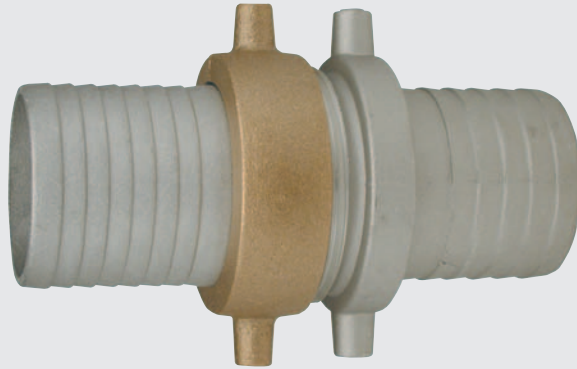

ALUMINUM PIN-LUG WITH BRASS SWIVEL

ALUMINUM	SETS		FEMALE		MALE	
SIZE	PART#	PKG QTY	PART#	PKG QTY	PART#	PKG QTY
*1-1/4" NPS	PL-125-AB	60	PF-125-AB	120	PM-125-A	160
1-1/2" NPS	PL-150-AB	60	PF-150-AB	120	PM-150-A	160
1-1/2" NST	PLT-150-AB	60	PFT-150-AB	120	PMT-150-A	160
2" NPS	PL-200-AB	40	PF-200-AB	100	PM-200-A	80
2-1/2" NPS	PL-250-AB	30	PF-250-AB	60	PM-250-A	60
2-1/2" NST	PLT-250-AB	30	PFT-250-AB	60	PMT-250-A	60
3" NPS	PL-300-AB	18	PF-300-AB	40	PM-300-A	30
4" NPS	PL-400-AB	8	PF-400-AB	16	PM-400-A	16
6" NPS	PL-600-AB	6	PF-600-AB	12	PM-600-A	12
8" NPS	PL-800-AB	4	PF-800-AB	4	PM-800-A	4
*1-1/4"x 1-1/2" NPS	PLS-1215-AB	60	PLF-1215-AB	120	PLM-1215-A	160
*1-3/8"x 1-1/2" NPS	PLS-1315-AB	60	PLF-1315-AB	120	PLM-1315-A	160

*Special order only

HOSE NOZZLE (BRASS)

SIZE	PKG QTY	PART#
3/4" GHT	100	HNT-75-B
3/4" NPS	100	HN-75-B
1" NPS	50	HN-100-B
1-1/4" NPS	30	HN-125-B
1-1/2" NPS	30	HN-150-B
1-1/2" NST	30	HNT-150-B
2" NPS	15	HN-200-B
2-1/2" NPS	10	HN-250-B
2-1/2" NST	10	HNT-250-B

HYDRANT ADAPTER (BRASS)

FOR OTHER SIZES & STYLE, PLEASE CHECK WITH YOUR REPRESENTATIVE OR CALL SUN-FLOW DIRECT.

SIZE	PKG QTY	PART#
2-1/2" F NST x 3/4" M GHT	36	FCR2508G-B
2-1/2" F NST x 3/4" M NPT	36	FCR-2508T-B
2-1/2" F NST x 3/4" M NPS	36	FCR2508S-B
2-1/2" F NST x 1" M NPS	60	FCR2510S-B
2-1/2" F NST x 1" M NPT	60	FCR2501T-B
2-1/2" F NST x 1-1/2" M NPS	60	FCR2515S-B
2-1/2" F NST x 1-1/2" M NPT	60	FCR2515T-B
2-1/2" F NST x 1-1/2" M NST	60	FCR2515N
2-1/2" F NST x 2" M NPS	60	FCR2520S-B
2-1/2" F NST x 2" M NPT	60	FCR2520T-B
2-1/2" F NST x 3" M NPS	60	FCR2530S-B
3" F NPS x 2-1/2" M NST	60	FCR3025N-B
2-1/2" F NST x 3" M NPT	60	FCR2530T-B
3" F NPS x 2-1/2" M NPS	60	FCR3025S-B