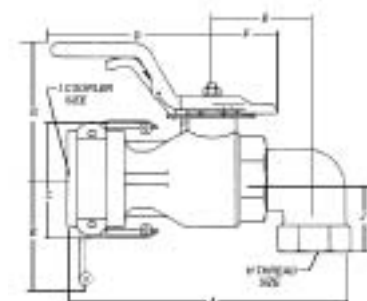

PART MDD90-**
MAXI-DRY COUPLER
90° SWIVEL
COUPLER X FEMALE NPT
THREAD 90° ELBOW
SWIVEL

Made in U.S.A.

Alum/Buna			Alum/Viton			Alum/Teflon		
Item #	Part #	List Price	Item #	Part #	List Price	Item #	Part #	List Price
40000200S	MD20DSW	\$304.32	40000200SV	MD20DSW	\$336.58	40000200ST	MD20DSW	☎
40000300S	MD30DSW	\$1,039.14	40000300SV	MD30DSW	\$1,073.41	☎	MD30DSW	☎

Size	2"	3"
Coupler	MD20D 90 degree Swivel	MD30D 90 Degree
Press. Rating	150 PSI	125 PSI
A	10.9	14.05
B	4	5
C	4.4	6.85
D	6.1	9
E	4.3	5.5
F	2.5	4
G	5.1	6.2
H	1" NPT	3" NPT
I	2.5	4
J	2.8	4.4

* Dimensions are in inches.

PART MD**
DSSW-MAXI-DRY
STRAIGHT SWIVEL
COUPLER X FEMALE NPT
THREAD SWIVEL

Made in U.S.A.

Alum/Buna			Alum/Viton			Alum/Teflon			Alum/EPDM		
Item #	Part #	List Price	Item #	Part #	List Price	Item #	Part #	List Price	Item #	Part #	List Price
40000260	MD20DSSW	\$307.15	40000260V	MD20DSSW	\$333.26	NA	MD20DSSW	NA	NA	MD20DSSW	NA
☎	MD30DSSW	☎	☎	MD30DSSW	☎	☎	MD30DSSW	☎	☎	MD30DSSW	☎

Size	2"
Coupler	MD20D Swivel
Press. Rating	150 PSI
A	9
B	3.5
C	4.4
D	6.1
E	4.3
F	2.5
G	5.1
H	2" NPT
I	2.5