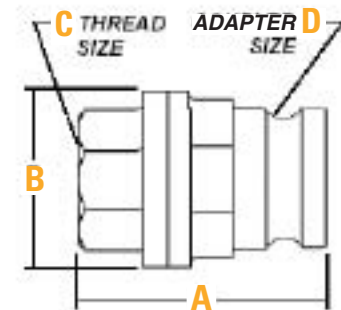

PART MDA
MAXI-DRY
ADAPTER
ADAPTER X FEMALE
NPT THREAD**

Made in U.S.A.

Size	Alum/Buna			Alum/Viton			Alum/Teflon			Alum/EPDM		
	Item #	Part #	List Price	Item #	Part #	List Price	Item #	Part #	List Price	Item #	Part #	List Price
1 1/2"	40001530	MD15A	\$88.43	40001530V	MD15A	\$96.95	40001530T	MD15A	\$126.92	40001530E	MD15A	\$114.16
2"	40000230	MD20A	\$106.42	40000230V	MD20A	\$110.42	40000230T	MD20A	\$140.91	40000230E	MD20A	\$118.74
3"	40000330	MD30A	\$192.08	40000330V	MD30A	\$210.88	40000330T	MD30A	\$287.92	40000330E	MD30A	\$216.32

Size	SS/Buna			SS/Viton			SS/Teflon			SS EPDM		
	Item #	Part #	List Price	Item #	Part #	List Price	Item #	Part #	List Price	Item #	Part #	List Price
1 1/2"	44001530	MD15A	\$230.44	44001530V	MD15A	\$232.74	44001530T	MD15A	\$235.66	44001530E	MD15A	\$243.44
2"	44000230	MD20A	\$298.80	44000230V	MD20A	\$299.47	44000230T	MD20A	\$301.67	44000230E	MD20A	\$310.17
3"	44000330	MD30A	\$522.43	44000330V	MD30A	\$567.37	44000330T	MD30A	\$578.60	44000330E	MD30A	\$680.84

Size	Alum/Buna			Alum/Viton		
	Item #	Part #	List Price	Item #	Part #	List Price
3" x 4"	40000340	MD30X40A	☎	40000340V	MD30X40A	☎

Adapter				
	MD15A	MD20A	MD30A	MD30X40A
A	4.3	5.2	6.8	6.8
B	3.2	3.7	5.6	5.6
C	1 1/2" NPT	2" NPT	3" NPT	4" NPT
D	2"	2.5"	4"	4"

*Dimensions are in inches

PART MD20PFA
MAXI-DRY
FLANGED ADAPTER**

Made in U.S.A.

Size	SS/Buna			SS/Viton			SS/Teflon			SS EPDM		
	Item #	Part #	List Price	Item #	Part #	List Price	Item #	Part #	List Price	Item #	Part #	List Price
2"	47000230	MD20PFA	\$615.04	47000230V	MD20PFA	\$615.71	47000230T	MD20PFA	\$617.39	☎	MD20PFA	☎