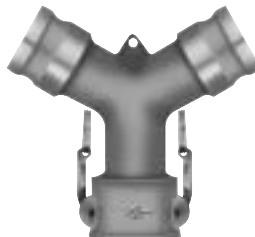

PART 20CX20AY
COUPLER X ADAPTER

Made in U.S.A.

Size	Aluminum		
	Item #	Part #	List Price
2X2"	60592020	20CX20AY	\$109.07

Size	Hard Coat Aluminum		
	Item #	Part #	List Price
2X2"	☎	20CX20AY	☎

Size	Stainless Steel		
	Item #	Part #	List Price
2X2"	64592020	20CX20AY	\$544.00

***PART 60CX60AYHD**
COUPLER X ADAPTER
HEAVY DUTY

Made in U.S.A.

Size	Aluminum		
	Item #	Part #	List Price
6X6"	60596060	60CX60AYHD	☎

PART AXCX
ADAPTER X COUPLER

Made in U.S.A.

Size	Aluminum		
	Item #	Part #	List Price
4X4"	60594140	40AX40CY	☎
2X2"	60312020	20AX20CY	☎

***PART 60CX60AX40AYHD**
ADAPTER X COUPLER
HEAVY DUTY

Made in U.S.A.

Size	Aluminum		
	Item #	Part #	List Price
6X6X4"	60596064	60CX60AX40AYHD	☎

PART AXCXYHD
ADAPTER X COUPLER
HEAVY DUTY

Made in U.S.A.

Size	Aluminum		
	Item #	Part #	List Price
6X4"	60596041	*60AX40CYHD	☎
6X6"	60596061	*60AX60CYHD	☎

PART 60AXPF40YHD
6" ADAPTER X TWO 4" PIPE
FLANGE HEAVY DUTY

Made in U.S.A.

Size	Aluminum		
	Item #	Part #	List Price
6X4"	60596042	60AXPF40YHD	☎

PART PF40X60AY
4" PIPE FLANGE X 6"
ADAPTER

Made in U.S.A.

Size	Aluminum		
	Item #	Part #	List Price
4x6"	60546040Y	PF40X60AY	☎