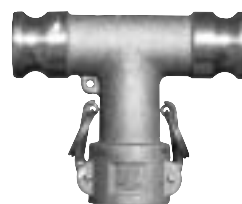

***PART 60CX60AYHD**
COUPLER X ADAPTER
HEAVY DUTY

Made in U.S.A.

Size	Aluminum		
	Item #	Part #	List Price
6X6"	60596060	60CX60AYHD	☎

PART AXCX
ADAPTER X COUPLER

Made in U.S.A.

Size	Aluminum		
	Item #	Part #	List Price
4X4"	60594140	40AX40CY	☎
2X2"	60312020	20AX20CY	☎

***PART 60CX60AX40AYHD**
ADAPTER X COUPLER
HEAVY DUTY

Made in U.S.A.

Size	Aluminum		
	Item #	Part #	List Price
6X6X4"	60596064	60CX60AX40AYHD	☎

PART AXCXYHD
ADAPTER X COUPLER
HEAVY DUTY

Made in U.S.A.

Size	Aluminum		
	Item #	Part #	List Price
6X4"	60596041	*60AX40CYHD	☎
6X6"	60596061	*60AX60CYHD	☎

PART 60AXPF40YHD
6" ADAPTER X TWO 4" PIPE
FLANGE HEAVY DUTY

Made in U.S.A.

Size	Aluminum		
	Item #	Part #	List Price
6X4"	60596042	60AXPF40YHD	☎

PART PF40X60AY
4" PIPE FLANGE X 6"
ADAPTER

Made in U.S.A.

Size	Aluminum		
	Item #	Part #	List Price
4x6"	60546040Y	PF40X60AY	☎

PART 15AX15AX15CT
ADAPTER X ADAPTER X
COUPLER T

Made in U.S.A.

Size	Aluminum		
	Item #	Part #	List Price
1½X1½"	60591515	15AX15AX15CT	☎

* 6" Heavy Duty fittings are rated at 150 psi