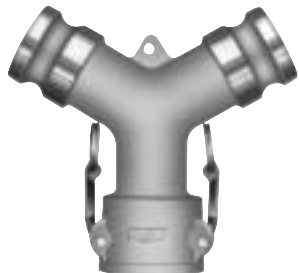

PART 20CX20AY
COUPLER X ADAPTER

Made in U.S.A.

Size	Aluminum		
	Item #	Part #	List Price
2X2"	60592020	20CX20AY	\$109.07

Size	Hard Coat Aluminum		
	Item #	Part #	List Price
2X2"	☎	20CX20AY	☎

Size	Stainless Steel		
	Item #	Part #	List Price
2X2"	64592020	20CX20AY	\$544.00

***PART 60CX60AYHD**
COUPLER X ADAPTER
HEAVY DUTY

Made in U.S.A.

Size	Aluminum		
	Item #	Part #	List Price
6X6"	60596060	60CX60AYHD	☎

PART AXCX
ADAPTER X COUPLER

Made in U.S.A.

Size	Aluminum		
	Item #	Part #	List Price
4X4"	60594140	40AX40CY	☎
2X2"	60312020	20AX20CY	☎

***PART 60CX60AX40AYHD**
ADAPTER X COUPLER
HEAVY DUTY

Made in U.S.A.

Size	Aluminum		
	Item #	Part #	List Price
6X6X4"	60596064	60CX60AX40AYHD	☎

PART AXCXYHD
ADAPTER X COUPLER
HEAVY DUTY

Made in U.S.A.

Size	Aluminum		
	Item #	Part #	List Price
6X4"	60596041	*60AX40CYHD	☎
6X6"	60596061	*60AX60CYHD	☎

PART 60AXPF40YHD
6" ADAPTER X TWO 4" PIPE
FLANGE HEAVY DUTY

Made in U.S.A.

Size	Aluminum		
	Item #	Part #	List Price
6X4"	60596042	60AXPF40YHD	☎

PART PF40X60AY
4" PIPE FLANGE X 6"
ADAPTER

Made in U.S.A.

Size	Aluminum		
	Item #	Part #	List Price
4x6"	60546040Y	PF40X60AY	☎