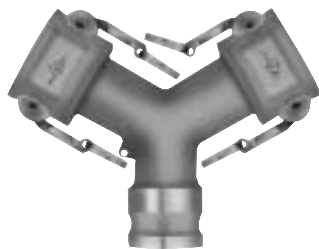

PART 20CX20AY
COUPLER X ADAPTER

Made in U.S.A.

Size	Aluminum		
	Item #	Part #	List Price
2X2"	60592020	20CX20AY	\$109.07

Size	Hard Coat Aluminum		
	Item #	Part #	List Price
2X2"	☎	20CX20AY	☎

Size	Stainless Steel		
	Item #	Part #	List Price
2X2"	64592020	20CX20AY	\$544.00

***PART 60CX60AYHD**
COUPLER X ADAPTER
HEAVY DUTY

Made in U.S.A.

Size	Aluminum		
	Item #	Part #	List Price
6X6"	60596060	60CX60AYHD	☎

PART AXCX
ADAPTER X COUPLER

Made in U.S.A.

Size	Aluminum		
	Item #	Part #	List Price
4X4"	60594140	40AX40CY	☎
2X2"	60312020	20AX20CY	☎

***PART 60CX60AX40AYHD**
ADAPTER X COUPLER
HEAVY DUTY

Made in U.S.A.

Size	Aluminum		
	Item #	Part #	List Price
6X6X4"	60596064	60CX60AX40AYHD	☎

PART AXCXYHD
ADAPTER X COUPLER
HEAVY DUTY

Made in U.S.A.

Size	Aluminum		
	Item #	Part #	List Price
6X4"	60596041	*60AX40CYHD	☎
6X6"	60596061	*60AX60CYHD	☎

PART 60AXPF40YHD
6" ADAPTER X TWO 4" PIPE
FLANGE HEAVY DUTY

Made in U.S.A.

Size	Aluminum		
	Item #	Part #	List Price
6X4"	60596042	60AXPF40YHD	☎

PART PF40X60AY
4" PIPE FLANGE X 6"
ADAPTER

Made in U.S.A.

Size	Aluminum		
	Item #	Part #	List Price
4x6"	60546040Y	PF40X60AY	☎