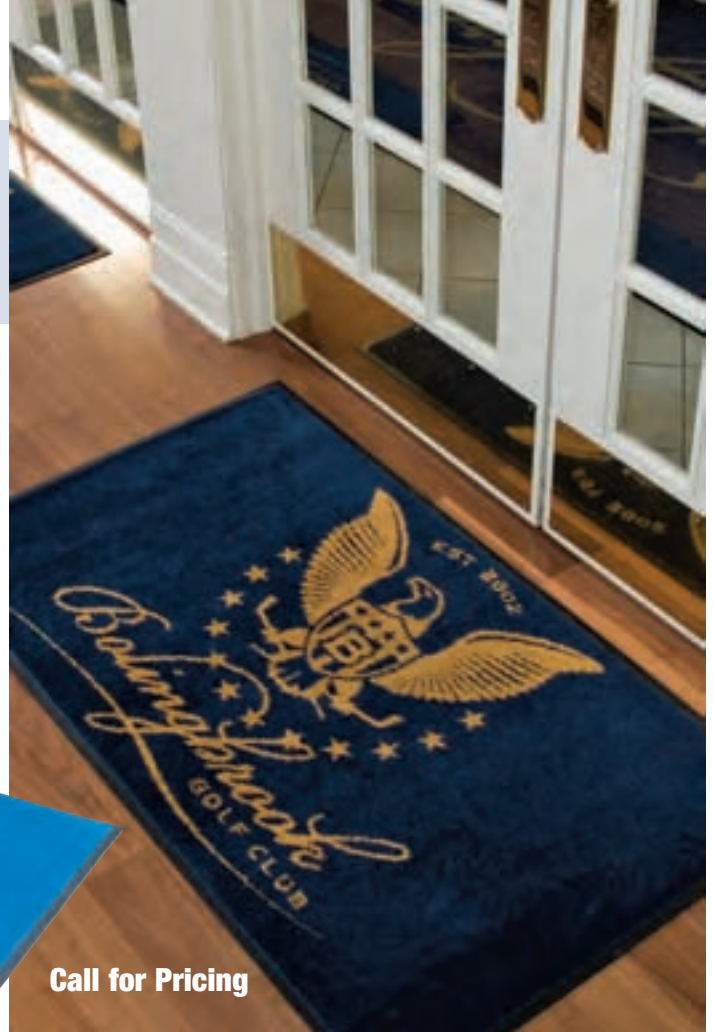

# TUFTED LOGO MATS

ENTRANCE • "LOGO"

- **Sales Tip:** Yields exceptional performance in heavier traffic areas
- **Where to Specify:** Prominent entrances of light to heavy traffic where a long-lasting image is critical.

- Promote the business name, address, logo or motto with fully tufted Logo Mats
- The design and mat itself are of one integral construction ensuring years of durability
- Made with 52 ounces of solution-dyed nylon yarn that resists fading and crushing.
- Rubber backing is cleated to resist movement and withstand temperature extremes.
- A broad color range of 32 choices is available.