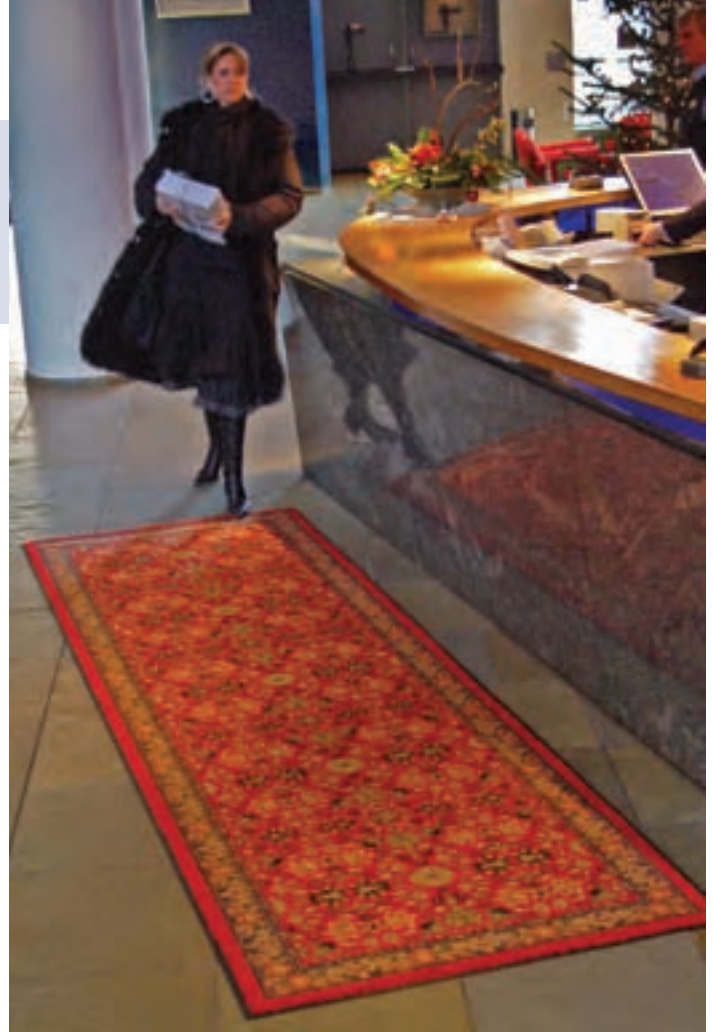

- **Sales Tip:** Indoor use in medium to heavy foot traffic areas
- **Where to Specify:** All large, upscale entrances, reception areas: offices, hotels, professional buildings.

- Combines the classic look of an upscale rug with the function and durability of a high performance entrance mat.
- 24 ounces of twisted nylon fiber per square yard provides superb moisture absorption and retention
- A heavyweight non-slip backing ensures minimum movement.
- Vibrant color designs that won't fade
- 3/8 inch overall thickness

#170 ORIENTRAX™				
Stock Sizes	3' x 5'	4' x 6'	5' x 8'	4' x 12'
List Price	\$106.50	\$170.40	\$284.00	\$340.80
Weight (lbs.)	9	14	24	29
Shipping Location: Superior Manufacturing Group - Calhoun, GA 30701				