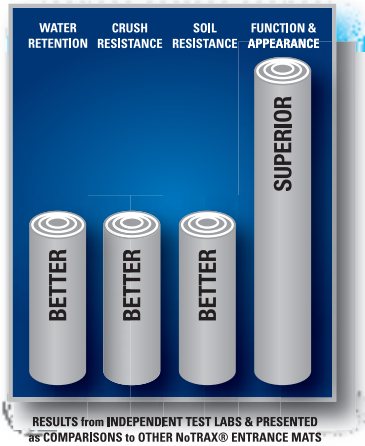

- **Sales Tip:** Indoor use in medium to heavy foot traffic areas
- **Where to Specify:** All large, upscale entrances, reception areas: offices, hotels, professional buildings.

- Combines the classic look of an upscale rug with the function and durability of a high performance entrance mat.
- 24 ounces of twisted nylon fiber per square yard provides superb moisture absorption and retention
- A heavyweight non-slip backing ensures minimum movement.
- Vibrant color designs that won't fade
- 3/8 inch overall thickness

#170 ORIENTRAX™				
Stock Sizes	3' x 5'	4' x 6'	5' x 8'	4' x 12'
List Price	\$106.50	\$170.40	\$284.00	\$340.80
Weight (lbs.)	9	14	24	29
Shipping Location: Superior Manufacturing Group - Calhoun, GA 30701				