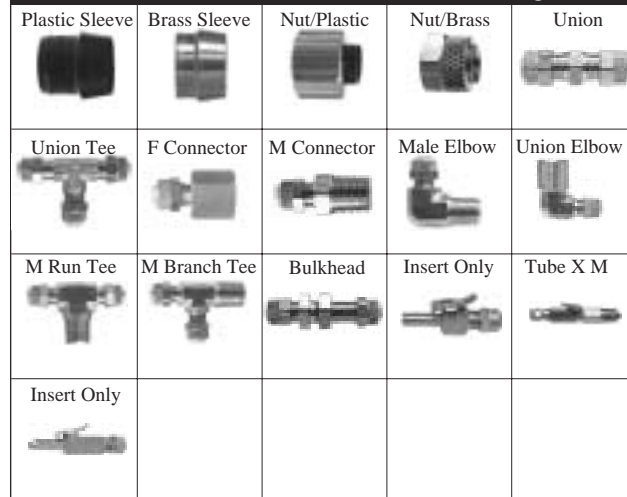

Pages 27-40

Flareless

Pages 41-48

PICTORAL INDEX

Pex Fittings

Page 56-61

Push-In Fittings

Pages 49-55