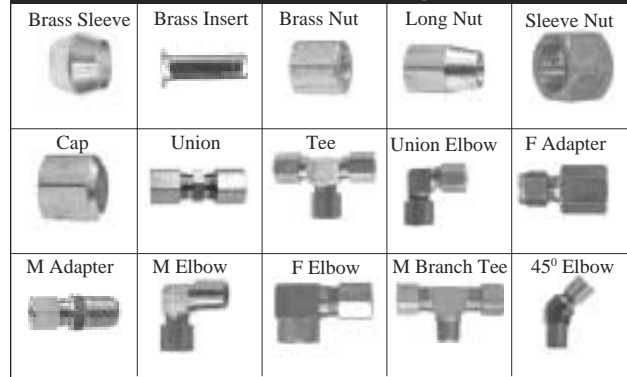

PICTORAL INDEX

Space Heater Range

Page 24

JIC 37° Brass Adapters

Page 25

POL (Bottled Gas)

Page 26

Compression Fittings

Pages 27-40

Flareless

Pages 41-48

PICTORAL INDEX

Pex Fittings

Page 56-61

Push-In Fittings

Pages 49-55