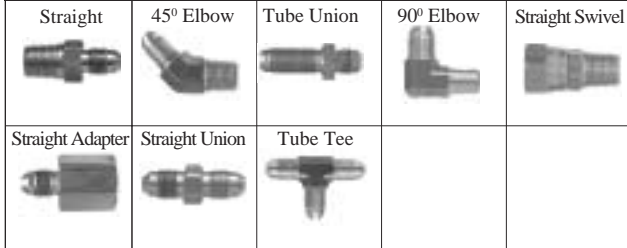

PICTORAL INDEX

Space Heater Range

Page 24

JIC 37° Brass Adapters

Page 25

POL (Bottled Gas)

Page 26

Compression Fittings