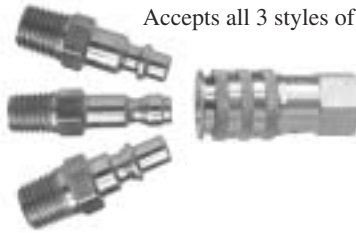

PNEUMATIC ACCESSORIES

QUICK DISCONNECTS

1/4" BASIC SIZE

UNIVERSAL SERIES COUPLERS

1/4" BASIC SIZE

For ARO, TRU-FLATE, INDUSTRIAL INTERCHANGE

1/4" BASIC SIZE

- Automatic Coupler
- Brass body, NBR Seal, Stainless Steel spring, Steel locking balls.
- Good for low pressure fluid lines.

Working range:

Maximum operating Pressure
To 220 psi

Temperature: -4° to +176°F

Industrial

Accepts all 3 styles of plugs!

Parker

ARO

MALE COUPLER

FEMALE COUPLER

HOSE BARB COUPLER

BRASS

BRASS

BRASS

Part #	Size	List Price
28-579	1/4 NPTF	9.56
28-589	3/8 NPTF	10.03

Part #	Size	List Price
28-560	1/4 NPSF	9.69

Part #	Hose I.D. Size	List Price
28-690	1/4"	8.63
28-691	3/8"	8.63

Their compact and economical design uses a ball locking mechanism consisting of captive steel balls that engage the locking groove on the mating nipple. The sliding spring loaded sleeve on the coupler must be manually retracted in order to connect or disconnect the nipple. It is easy to do, but two hands are normally required.