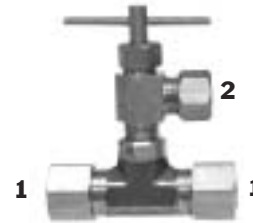

- 2 BOLTS & WASHERS

Has brass sleeve for copper tube installation & delrin sleeve & brass insert for plastic tube installation.

Part #	Tube O.D.	Min Pkg Qty	List Price
46-090A	1/4	1	4.55

#M-302-BSV1.60

- Domestic
- Bag printed with instructions for installation

Part #	Size	Min Pkg Qty	List Price
46-090H	1/4" Hollow Pin	1	6.46

SADDLE VALVES

46-062 + 46-099S = 46-091

**PLAIN VALVE WITH
STEEL SADDLE #M-104-SSV**

HV104C
2050

Part #	Size	Min Pkg Qty	List Price
46-091	1/4	1	6.97
Comp. Humidifier Angle Valve			
46-062	1/4 x 1/8	1	6.44
Steel Saddle Clamp Kit			
46-099S+	1/8	1	1.46

Saddle Valves

46-011 + 46-099B = 46-092

**NEEDLE VALVE WITH
BRASS SADDLE #M-104-BSV**

Part #	Tube O.D.	Min Pkg Qty	List Price
46-092	1/4	1	14.42

#M-302-BSV1.60

- Ice Makers
- Water Coolers
- Humidifiers

**WATER LINE TAKE OFF
VALVE AND TEE #M-78-HV**

Part #	1 x 2	Tee + Value	Min Pkg Qty	List Price
46-173	1/4 x 1/4	18-321 + 46-011	1	13.60
46-174	3/8 x 3/8	18-322 + 46-016	1	23.67
46-175	3/8 x 1/4	18-325 + 46-011	1	10.87
46-176	1/2 x 1/4	18-326 + 46-011	1	21.09
46-177	5/8 x 1/4	18-327 + 46-011	1	22.11
46-178	5/8 x 3/8	18-327 + 46-016	1	37.49