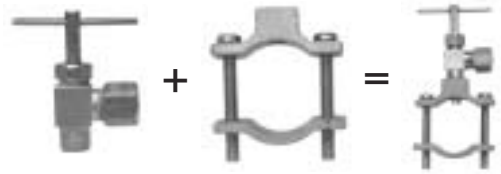

BRASS FITTINGS

SELF PIERCING SADDLE VALVES

FITS 3/8" OD
THUR 3/4" OD

SELF PIERCING

NEEDLE VALVE KIT #M-104-VSP

- INDIVIDUALLY BAGGED WITH NEEDLE VALVE

- SADDLE CLAMP

- 2 NUTS

- 2 BOLTS & WASHERS

Has brass sleeve for copper tube installation & delrin sleeve & brass insert for plastic tube installation.

Part #	Tube O.D.	Min Pkg Qty	List Price
46-090A	1/4	1	4.55

#M-302-BSV1.60

- Domestic
- Bag printed with instructions for installation

Part #	Size	Min Pkg Qty	List Price
46-090H	1/4" Hollow Pin	1	6.46

SADDLE VALVES

46-062 + 46-099S = 46-091

**PLAIN VALVE WITH
STEEL SADDLE #M-104-SSV**

HV104C
2050

Part #	Size	Min Pkg Qty	List Price
46-091	1/4	1	6.97
Comp. Humidifier Angle Valve			
46-062	1/4 x 1/8	1	6.44
Steel Saddle Clamp Kit			
46-099S+	1/8	1	1.46

Saddle Valves

46-011 + 46-099B = 46-092

**NEEDLE VALVE WITH
BRASS SADDLE #M-104-BSV**

Part #	Tube O.D.	Min Pkg Qty	List Price
46-092	1/4	1	14.42

#M-302-BSV1.60

- Ice Makers
- Water Coolers
- Humidifiers

**WATER LINE TAKE OFF
VALVE AND TEE #M-78-HV**