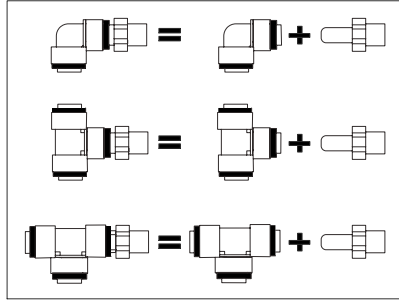

PLASTIC PUSH-IN

PLASTIC FITTINGS

REDUCING ELBOW

Part #	Tube OD	Tube OD	List Price
20-730P	5/16	5/32	6.15
20-731P	5/16	3/16	6.15
20-732P	5/16	1/4	7.25
20-733P	3/8	3/16	8.13
20-734P	3/8	1/4	9.44
20-735P	3/8	5/16	9.44
20-736P	1/2	3/8	9.90

FIXED ELBOW

Part #	Tube OD	Thread NPTF	List Price
20-068P	1/4	1/8	4.19
20-069P	1/4	1/4	4.79
20-070P	1/4	3/8	6.29
20-072P	3/8	1/4	7.21
20-073P	3/8	3/8	7.44

PLUG-IN ELBOW

Part #	Stem OD	Tube OD	List Price
20-740P	5/32	5/32	5.28
20-741P	3/16	3/16	4.52
20-742P	1/4	1/4	5.13
20-743P	5/16	5/16	5.73
20-744P	3/8	3/16	6.68
20-745P	3/8	1/4	6.08
20-746P	3/8	5/16	6.08
20-747P	3/8	3/8	9.58
20-748P	1/2	1/2	9.19

More sizes available upon request

Adaptability

Products can be coupled together to form new, intergral fittings.

Use to get reducing swivel sizes you need!

STEM ADAPTER

Part #	Stem OD	Thread NPTF	List Price
20-522P	5/32	1/8	1.20
20-523P	5/32	1/4	1.34
20-700P	3/16	1/8	1.91
20-524P	1/4	1/8	1.91
20-526P	5/16	1/8	2.10
20-525P	1/4	1/4	2.04
20-527P	5/16	1/4	1.91
20-701P	5/16	3/8	3.22
20-528P	3/8	1/4	2.35
20-529P	3/8	3/8	3.15
20-530P	1/2	3/8	5.15
20-533P	1/2	1/2	4.87