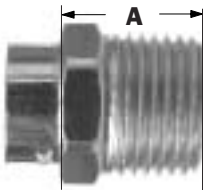

# WROT SOLDER JOINT

# COPPER FITTINGS

**Flush Bushing**  
Ftg. x C  
WC-106  
618

Part#	Nominal	Approx Net Wt.	A	List Price
77-382	3/4" x 1/2"	0.08	7/8	4.25
77-383	3/4" x 5/8"	0.04	7/8	4.86
77-385	1" x 3/4"	0.13	1	7.98
77-387	1" x 1/2"	0.22	1	8.10
77-389	1-1/4" x 3/4"	0.30	1	10.17
77-391	1-1/2" x 1-1/4"	0.22	1-1/8	15.21
77-392	2" x 1-1/2"	0.68	1-3/8	40.80

**Male Adapter**  
C x M  
WC-401  
604

77-393	1/8"	0.02	3/8	15.12
77-394	1/4"	0.03	1/2	17.15
77-395	1/4" x 1/2"	0.09	1	7.71
77-396	1/4"x3/8"	0.06	5/8	17.39
77-397	1/4" x 1/8"	0.02	7/8	12.51
77-398	3/8"	0.06	7/8	8.56
77-401	1/2"	0.08	5/8	2.15
77-303	1/2"x3/4"	0.16	3/4	8.62
77-306	3/4"	0.14	7/8	3.77
77-307	3/4" x 1"	0.29	7/8	15.90
77-309	1"	0.24	7/8	9.00
77-312	1"x3/4"	0.18	1-7/8	19.48
77-314	1-1/4"	0.41	1-1/2	15.90
77-318	1-1/2"	0.50	1-5/8	15.23
77-320	1-1/2" x 1-1/4"	0.44	1-3/4	37.75
77-322	2"	0.87	7/8	25.76