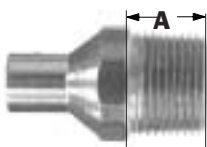

77-331	1/2"	0.09	1-1/2	10.93
77-332	1/2" x 3/4"	0.15	-	35.17
77-333	3/4"	0.15	1-7/8	14.07
77-335	1-1/4"	0.41	2-1/2	76.10
77-337	2"	0.86	2-7/8	122.09

Why don't you ever see the headline
"Psychic Wins Lottery"?

Why is "abbreviated"
such a long word?

**MIDLAND
METAL**

GOODYEAR
RUBBER PRODUCTS INC.

Call Toll Free: **1-866-711-4673**

WebSales@GoodyearRubberProducts.com

**We Ship
World Wide**