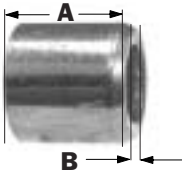

# WROT SOLDER JOINT

# COPPER FITTINGS

**Flush Bushing**  
Ftg. x C  
WC-106  
618

Part#	Nominal	Approx Net Wt.	A	List Price
77-382	3/4" x 1/2"	0.08	7/8	4.25
77-383	3/4" x 5/8"	0.04	7/8	4.86
77-385	1" x 3/4"	0.13	1	7.98
77-387	1" x 1/2"	0.22	1	8.10
77-389	1-1/4" x 3/4"	0.30	1	10.17
77-391	1-1/2" x 1-1/4"	0.22	1-1/8	15.21
77-392	2" x 1-1/2"	0.68	1-3/8	40.80

**Male Adapter**  
C x M  
WC-401  
604

77-393	1/8"	0.02	3/8	15.12
77-394	1/4"	0.03	1/2	17.15
77-395	1/4" x 1/2"	0.09	1	7.71
77-396	1/4"x3/8"	0.06	5/8	17.39
77-397	1/4" x 1/8"	0.02	7/8	12.51
77-398	3/8"	0.06	7/8	8.56
77-401	1/2"	0.08	5/8	2.15
77-303	1/2"x3/4"	0.16	3/4	8.62
77-306	3/4"	0.14	7/8	3.77
77-307	3/4" x 1"	0.29	7/8	15.90
77-309	1"	0.24	7/8	9.00
77-312	1"x3/4"	0.18	1-7/8	19.48
77-314	1-1/4"	0.41	1-1/2	15.90
77-318	1-1/2"	0.50	1-5/8	15.23
77-320	1-1/2" x 1-1/4"	0.44	1-3/4	37.75
77-322	2"	0.87	7/8	25.76