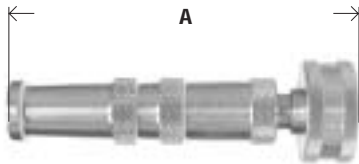

BRASS NOZZLE

Part #	Size	A	Approx. Wt. Lbs.	List Price
30-637	3/4"	1.87	0.14	4.21

3" CROSSED PATTERN BRASS NOZZLE

Part #	Size	A	Approx. Wt. Lbs.	List Price
30-640	3/4"	2.89	0.25	9.18

4" CROSSED PATTERN BRASS NOZZLE

Part #	Size	A	Approx. Wt. Lbs.	List Price
30-638	3/4"	3.80	0.50	10.71

 <p>30-600 ..5-1/2" Zinc Alloy spray nozzle with insulated handle soft grip and front thread protector.</p> <p>Lead Free</p> <p>10.24</p>	 <p>30-6204-1/4" Zinc Alloy spray nozzle</p> <p>Lead Free</p> <p>5.24</p>
 <p>30-609 ... Zinc Alloy spray nozzle with easy adjustable brass head and plastic grip.</p> <p>Lead Free</p> <p>10.95</p>	 <p>30-630 4-1/2" Plastic spray nozzle</p> <p>2.48</p>