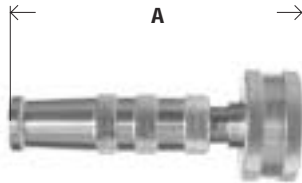

BRASS NOZZLE

Part #	Size	A	Approx. Wt. Lbs.	List Price
30-637	3/4"	1.87	0.14	4.21

3" CROSSED PATTERN BRASS NOZZLE

Part #	Size	A	Approx. Wt. Lbs.	List Price
30-640	3/4"	2.89	0.25	9.18

4" CROSSED PATTERN BRASS NOZZLE

Part #	Size	A	Approx. Wt. Lbs.	List Price
30-638	3/4"	3.80	0.50	10.71

 <p>30-600 ..5-1/2" Zinc Alloy spray nozzle with insulated handle soft grip and front thread protector.</p> <p>Lead Free</p> <p>10.24</p>	 <p>30-6204-1/4" Zinc Alloy spray nozzle</p> <p>Lead Free</p> <p>5.24</p>
 <p>30-609 ... Zinc Alloy spray nozzle with easy adjustable brass head and plastic grip.</p> <p>Lead Free</p> <p>10.95</p>	 <p>30-630 4-1/2" Plastic spray nozzle</p> <p>2.48</p>