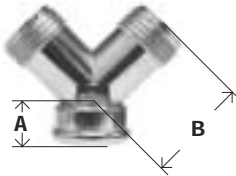

PLASTIC GARDEN HOSE VALVE • CYCOLAC BODY & BALL

LA450C

Part #	FGH x MGH	A	Hex	Approx. Wt. Lbs.	List Price
30-163	3/4" x 3/4"	1.75	1.25	0.04	3.60

PLASTIC, NON-CORROSIVE, 2-WAY HOSE SHUT-OFF "Y"

Part #	Size	A	B	Approx. Wt. Lbs.	List Price
30-160	3/4"	0.74	1.87	0.08	2.76

"Y" SHAPE ZINC ALLOY CONNECTOR

Part #	Size	A	B	Approx. Wt. Lbs.	List Price
30-624	3/4"	0.75	1.52	0.12	3.31

• Heavy Duty Garden Hose "Y" on page 35

"Y" SHAPE ZINC ALLOY CONNECTOR W/ TWO LEVERS

Part #	Size	A	B	Approx. Wt. Lbs.	List Price
30-626	3/4"	0.60	1.66	0.10	5.06

ZINC ALLOY SWIVEL HOSE CONNECTOR

Part #	Size	A	B	Approx. Wt. Lbs.	List Price
30-629	3/4"	1.31	1.50	0.08	4.00

Dimension data can change without notice.
Please call us when dimensions are critical.

"The best way to predict the future is to invent it."