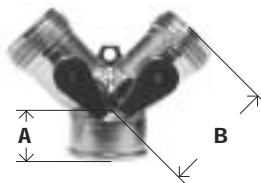

PLASTIC GARDEN HOSE VALVE • CYCOLAC BODY & BALL

LA450C

Part #	FGH x MGH	A	Hex	Approx. Wt. Lbs.	List Price
30-163	3/4" x 3/4"	1.75	1.25	0.04	3.60

PLASTIC, NON-CORROSIVE, 2-WAY HOSE SHUT-OFF "Y"

Part #	Size	A	B	Approx. Wt. Lbs.	List Price
30-160	3/4"	0.74	1.87	0.08	2.76

"Y" SHAPE ZINC ALLOY CONNECTOR

Part #	Size	A	B	Approx. Wt. Lbs.	List Price
30-624	3/4"	0.75	1.52	0.12	3.31

• Heavy Duty Garden Hose "Y" on page 35

"Y" SHAPE ZINC ALLOY CONNECTOR W/ TWO LEVERS

Part #	Size	A	B	Approx. Wt. Lbs.	List Price
30-626	3/4"	0.60	1.66	0.10	5.06

ZINC ALLOY SWIVEL HOSE CONNECTOR

Part #	Size	A	B	Approx. Wt. Lbs.	List Price
30-629	3/4"	1.31	1.50	0.08	4.00

Dimension data can change without notice.
Please call us when dimensions are critical.

"The best way to predict the future is to invent it."