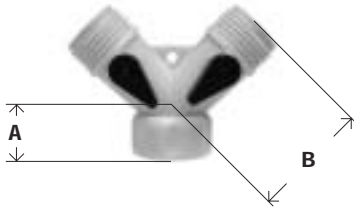

PLASTIC GARDEN HOSE VALVE • CYCOLAC BODY & BALL

LA450C

Part #	FGH x MGH	A	Hex	Approx. Wt. Lbs.	List Price
30-163	3/4" x 3/4"	1.75	1.25	0.04	3.60

PLASTIC, NON-CORROSIVE, 2-WAY HOSE SHUT-OFF "Y"

Part #	Size	A	B	Approx. Wt. Lbs.	List Price
30-160	3/4"	0.74	1.87	0.08	2.76

"Y" SHAPE ZINC ALLOY CONNECTOR

Part #	Size	A	B	Approx. Wt. Lbs.	List Price
30-624	3/4"	0.75	1.52	0.12	3.31

• Heavy Duty Garden Hose "Y" on page 35

"Y" SHAPE ZINC ALLOY CONNECTOR W/ TWO LEVERS

Part #	Size	A	B	Approx. Wt. Lbs.	List Price
30-626	3/4"	0.60	1.66	0.10	5.06

ZINC ALLOY SWIVEL HOSE CONNECTOR

Part #	Size	A	B	Approx. Wt. Lbs.	List Price
30-629	3/4"	1.31	1.50	0.08	4.00

Dimension data can change without notice.
Please call us when dimensions are critical.

"The best way to predict the future is to invent it."