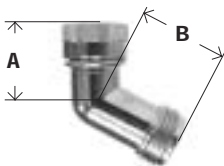

PLASTIC GARDEN HOSE VALVE • CYCOLAC BODY & BALL

LA450C

Part #	FGH x MGH	A	Hex	Approx. Wt. Lbs.	List Price
30-163	3/4" x 3/4"	1.75	1.25	0.04	3.60

PLASTIC, NON-CORROSIVE, 2-WAY HOSE SHUT-OFF "Y"

Part #	Size	A	B	Approx. Wt. Lbs.	List Price
30-160	3/4"	0.74	1.87	0.08	2.76

"Y" SHAPE ZINC ALLOY CONNECTOR

Part #	Size	A	B	Approx. Wt. Lbs.	List Price
30-624	3/4"	0.75	1.52	0.12	3.31

• Heavy Duty Garden Hose "Y" on page 35

"Y" SHAPE ZINC ALLOY CONNECTOR W/ TWO LEVERS

Part #	Size	A	B	Approx. Wt. Lbs.	List Price
30-626	3/4"	0.60	1.66	0.10	5.06

ZINC ALLOY SWIVEL HOSE CONNECTOR

Part #	Size	A	B	Approx. Wt. Lbs.	List Price
30-629	3/4"	1.31	1.50	0.08	4.00

Dimension data can change without notice.
Please call us when dimensions are critical.

"The best way to predict the future is to invent it."