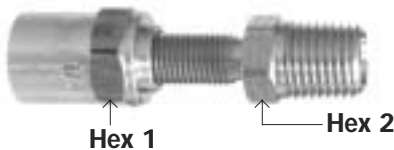

See page 15 for more male swivels.

**HIGH VOLUME MALE SWIVEL**

| Part # | Hose I.D. x Male NPTF | A    | B    | Hex  | Weight per Piece. Lbs | List Price |
|--------|-----------------------|------|------|------|-----------------------|------------|
| 32-781 | 3/8" x 1/4"           | 1.83 | 0.87 | 0.62 | 0.07                  | 16.68      |

**HOSE ID x MALE BALL SWIVEL**

**300 PSI. Max. Working Pressure**

| Part # | Hose I.D. x Male ball swivel | A    | B    | Hex  | Weight per Piece. Lbs | List Price |
|--------|------------------------------|------|------|------|-----------------------|------------|
| 28-415 | 1/4" x 1/4"                  | 1.30 | 0.94 | 0.81 | 0.14                  | 32.12      |
| 28-417 | 3/8" x 1/4"                  | 1.30 | 1.00 | 0.81 | 0.14                  | 29.62      |

Many more sizes available.

**1/4" MALE THREAD ID x OD**

**Reusable Hose Couplings**

183

| Part # | Size 1/4" Male Thread ID x OD | Length | Hex 1  | Hex 2 | Weight per Piece. Lbs | List Price |
|--------|-------------------------------|--------|--------|-------|-----------------------|------------|
| 32-725 | 3/8" x 3/4"(23/32)            | 1.97   | 7/8"   | 9/16" | 0.14                  | 6.84       |
| 32-726 | 1/4" x 5/8"                   | 1.86   | 13/16" | 9/16" | 0.13                  | 6.98       |
| 32-727 | 1/4" x 1/2"                   | 1.86   | 11/16" | 9/16" | 0.11                  | 5.88       |
| 32-728 | 1/4" x 9/16"                  | 1.86   | 3/4"   | 9/16" | 0.12                  | 9.85       |
| 32-741 | 5/16" x 5/8"                  | 1.97   | 13/16" | 9/16" | 0.13                  | 5.92       |
| 32-742 | 3/8" x 5/8"                   | 1.97   | 13/16" | 9/16" | 0.14                  | 7.57       |