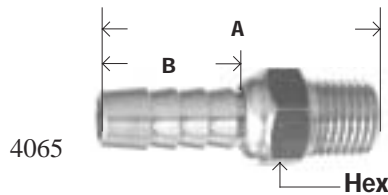

**MALE SWIVEL**

| Part # | Hose I.D. x Male NPTF | A    | B    | Hex  | Weight per Piece. Lbs | List Price |
|--------|-----------------------|------|------|------|-----------------------|------------|
| 32-765 | 1/4" x 1/4"           | 1.64 | 0.89 | 0.56 | 0.06                  | 5.21       |
| 32-766 | 3/8" x 3/8"           | 1.77 | 1.00 | 0.68 | 0.08                  | 7.34       |
| 32-767 | 1/2" x 1/2"           | 1.94 | 0.99 | 0.87 | 0.12                  | 24.95      |

See page 15 for more male swivels.

**HIGH VOLUME MALE SWIVEL**

| Part # | Hose I.D. x Male NPTF | A    | B    | Hex  | Weight per Piece. Lbs | List Price |
|--------|-----------------------|------|------|------|-----------------------|------------|
| 32-781 | 3/8" x 1/4"           | 1.83 | 0.87 | 0.62 | 0.07                  | 16.68      |

**HOSE ID x MALE BALL SWIVEL**

**300 PSI. Max. Working Pressure**

| Part # | Hose I.D. x Male ball swivel | A    | B    | Hex  | Weight per Piece. Lbs | List Price |
|--------|------------------------------|------|------|------|-----------------------|------------|
| 28-415 | 1/4" x 1/4"                  | 1.30 | 0.94 | 0.81 | 0.14                  | 32.12      |
| 28-417 | 3/8" x 1/4"                  | 1.30 | 1.00 | 0.81 | 0.14                  | 29.62      |