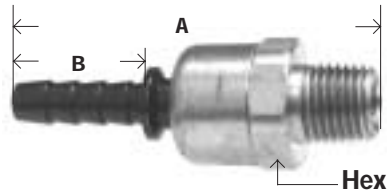

**MALE SWIVEL**

| Part # | Hose I.D. x Male NPTF | A    | B    | Hex  | Weight per Piece. Lbs | List Price |
|--------|-----------------------|------|------|------|-----------------------|------------|
| 32-765 | 1/4" x 1/4"           | 1.64 | 0.89 | 0.56 | 0.06                  | 5.21       |
| 32-766 | 3/8" x 3/8"           | 1.77 | 1.00 | 0.68 | 0.08                  | 7.34       |
| 32-767 | 1/2" x 1/2"           | 1.94 | 0.99 | 0.87 | 0.12                  | 24.95      |

See page 15 for more male swivels.

**HIGH VOLUME MALE SWIVEL**

| Part # | Hose I.D. x Male NPTF | A    | B    | Hex  | Weight per Piece. Lbs | List Price |
|--------|-----------------------|------|------|------|-----------------------|------------|
| 32-781 | 3/8" x 1/4"           | 1.83 | 0.87 | 0.62 | 0.07                  | 16.68      |

**HOSE ID x MALE BALL SWIVEL**

**300 PSI. Max. Working Pressure**

| Part # | Hose I.D. x Male ball swivel | A    | B    | Hex  | Weight per Piece. Lbs | List Price |
|--------|------------------------------|------|------|------|-----------------------|------------|
| 28-415 | 1/4" x 1/4"                  | 1.30 | 0.94 | 0.81 | 0.14                  | 32.12      |
| 28-417 | 3/8" x 1/4"                  | 1.30 | 1.00 | 0.81 | 0.14                  | 29.62      |