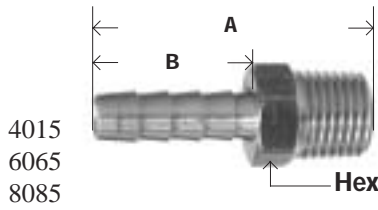

**MALE SWIVEL**

| Part # | Hose I.D. x Male NPTF | A    | B    | Hex  | Weight per Piece. Lbs | List Price |
|--------|-----------------------|------|------|------|-----------------------|------------|
| 32-765 | 1/4" x 1/4"           | 1.64 | 0.89 | 0.56 | 0.06                  | 5.21       |
| 32-766 | 3/8" x 3/8"           | 1.77 | 1.00 | 0.68 | 0.08                  | 7.34       |
| 32-767 | 1/2" x 1/2"           | 1.94 | 0.99 | 0.87 | 0.12                  | 24.95      |

See page 15 for more male swivels.

**HIGH VOLUME MALE SWIVEL**

| Part # | Hose I.D. x Male NPTF | A    | B    | Hex  | Weight per Piece. Lbs | List Price |
|--------|-----------------------|------|------|------|-----------------------|------------|
| 32-781 | 3/8" x 1/4"           | 1.83 | 0.87 | 0.62 | 0.07                  | 16.68      |

Many more sizes available.

**1/4" MALE THREAD ID x OD**

**Reusable Hose Couplings**

183

| Part # | Size 1/4" Male Thread ID x OD | Length | Hex 1  | Hex 2 | Weight per Piece. Lbs | List Price |
|--------|-------------------------------|--------|--------|-------|-----------------------|------------|
| 32-725 | 3/8" x 3/4"(23/32)            | 1.97   | 7/8"   | 9/16" | 0.14                  | 6.84       |
| 32-726 | 1/4" x 5/8"                   | 1.86   | 13/16" | 9/16" | 0.13                  | 6.98       |
| 32-727 | 1/4" x 1/2"                   | 1.86   | 11/16" | 9/16" | 0.11                  | 5.88       |
| 32-728 | 1/4" x 9/16"                  | 1.86   | 3/4"   | 9/16" | 0.12                  | 9.85       |
| 32-741 | 5/16" x 5/8"                  | 1.97   | 13/16" | 9/16" | 0.13                  | 5.92       |
| 32-742 | 3/8" x 5/8"                   | 1.97   | 13/16" | 9/16" | 0.14                  | 7.57       |