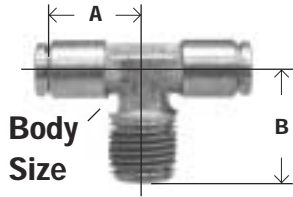

BRASS FITTINGS

BRASS PUSH - IN FITTINGS

BRASS

FIXED MALE BRANCH TEE

Part #	Tube O.D. x Male NPTF	A	B	Body Size	Approx. Wt. Lbs.	List Price
20-112	1/8" x 1/8"	0.69	0.72	0.31	0.04	11.34
20-113	5/32" x 1/8"	0.69	0.65	0.31	0.04	11.03
20-114	3/16" x 1/8"	0.74	0.78	0.37	0.06	14.22
20-115	1/4" x 1/8"	0.92	0.74	0.37	0.12	12.04
20-116	1/4" x 1/4"	0.91	0.93	0.37	0.10	13.01
20-117	3/8" x 1/8"	0.98	0.80	0.50	0.08	15.38
20-118	3/8" x 1/4"	0.98	0.97	0.50	0.12	15.38
20-119	3/8" x 3/8"	0.98	0.97	0.50	0.14	16.71
20-120	1/2" x 3/8"	1.16	1.05	0.62	0.18	24.09

AQ72-P

FEMALE BRANCH TEE

Part #	Tube O.D. x Female NPTF	A	B	Body Size	Approx. Wt. Lbs.	List Price
20-130	1/4" x 1/8"	0.89	0.75	0.43	0.06	14.22
20-131	1/4" x 1/4"	0.89	0.98	0.50	0.08	15.19
20-132	3/8" x 1/4"	0.96	0.98	0.50	0.12	17.17

AQ77-P
3008
177PL

BULKHEAD UNION

Part #	Size	A	B	Hex	Approx. Wt. Lbs.	List Price
20-126	3/16"	1.27	0.50	0.68	0.04	17.64
20-127	1/4"	1.69	0.50	0.68	0.06	13.44
20-128	3/8"	1.69	0.62	0.81	0.13	15.70
20-129	1/2"	1.85	0.75	1.12	0.16	24.32

AQ82-P 12-029
6590 50-582
62PLBH 282-OF
KQE 1174

FEMALE BULKHEAD UNION

Part #	Tube O.D. x Female NPTF	A	Hex	Approx. Wt. Lbs.	List Price
20-170	1/4" x 1/8"	1.19	0.68	0.08	12.35
20-171	1/4" x 1/4"	1.36	0.75	0.10	13.45
20-172	3/8" x 1/4"	1.71	0.75	0.14	14.45