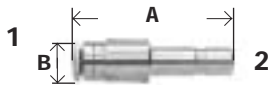

REDUCER - NICKEL PLATED

67PPL
286PP

Part #	Tube O.D. 1 X 2	A	B	Approx. Wt. Lbs.	List Price
20-510	1/8" x 1/4"	1.38	0.39	0.02	8.97
20-511	5/32" x 1/4"	1.33	0.35	0.02	8.31
20-512	1/4" x 3/8"	1.50	0.51	0.04	9.38

Friendship is the only cement that will ever hold the world together.

- Woodrow Wilson

MIDLAND
METAL

GOODYEAR
RUBBER PRODUCTS INC.

Call Toll Free: **1-866-711-4673**
WebSales@GoodyearRubberProducts.com

**We Ship
World Wide**