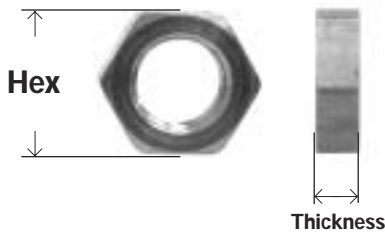

## MALE BRANCH TEE

BRASS

1272  
172P  
272P

Part #	Tube O.D. x Male NPTF	A	B	Body Size	Approx. Wt. Lbs.	List Price
20-317	1/8" x 1/8"	0.63	0.69	0.31	0.04	10.88
20-318	3/16" x 1/8"	0.63	0.69	0.31	0.04	11.19
20-319	1/4" x 1/8"	0.63	0.75	0.37	0.07	8.94
20-320	1/4" x 1/4"	0.66	0.94	0.37	0.09	10.26
20-321	5/16" x 1/8"	0.63	0.75	0.37	0.10	11.19
20-322	3/8" x 1/8"	0.63	0.75	0.44	0.08	12.20
20-323	3/8" x 1/4"	0.66	0.94	0.44	0.11	12.51
20-324	1/2" x 3/8"	0.81	1.06	0.63	0.21	18.88

## FEMALE BRANCH TEE

1277  
177P  
277P

Part #	Tube O.D. x Female NPTF	A	B	Body Size	Approx. Wt. Lbs.	List Price
20-327	1/4" x 1/8"	0.66	0.94	0.37	0.12	9.87
20-328	1/4" x 1/4"	0.84	1.16	0.56	0.16	13.68

## BULKHEAD UNION - FLARELESS X COMPRESSION

1274

Part #	Tube O.D.	A	Hex	Approx. Wt. Lbs.	List Price
20-333	1/4"	1.31	0.56	0.07	10.02
20-334	3/8"	1.44	0.69	0.12	12.20

## BULKHEAD NUT

Part #	Tube O.D.	Hex	Thickness	Approx. Wt. Lbs.	List Price
20-370	1/8"	0.31	0.25	0.01	0.67
20-372	5/16"	0.62	0.19	0.02	2.38
20-373	3/8"	0.68	0.19	0.04	2.41

Dimension data can change without notice.  
Please call us when dimensions are critical.