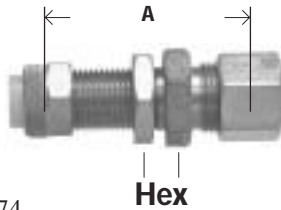

## MALE BRANCH TEE

BRASS

1272  
172P  
272P

Part #	Tube O.D. x Male NPTF	A	B	Body Size	Approx. Wt. Lbs.	List Price
20-317	1/8" x 1/8"	0.63	0.69	0.31	0.04	10.88
20-318	3/16" x 1/8"	0.63	0.69	0.31	0.04	11.19
20-319	1/4" x 1/8"	0.63	0.75	0.37	0.07	8.94
20-320	1/4" x 1/4"	0.66	0.94	0.37	0.09	10.26
20-321	5/16" x 1/8"	0.63	0.75	0.37	0.10	11.19
20-322	3/8" x 1/8"	0.63	0.75	0.44	0.08	12.20
20-323	3/8" x 1/4"	0.66	0.94	0.44	0.11	12.51
20-324	1/2" x 3/8"	0.81	1.06	0.63	0.21	18.88

## FEMALE BRANCH TEE

1277  
177P  
277P

Part #	Tube O.D. x Female NPTF	A	B	Body Size	Approx. Wt. Lbs.	List Price
20-327	1/4" x 1/8"	0.66	0.94	0.37	0.12	9.87
20-328	1/4" x 1/4"	0.84	1.16	0.56	0.16	13.68

## BULKHEAD UNION - FLARELESS X COMPRESSION

1274

Part #	Tube O.D.	A	Hex	Approx. Wt. Lbs.	List Price
20-333	1/4"	1.31	0.56	0.07	10.02
20-334	3/8"	1.44	0.69	0.12	12.20

## BULKHEAD NUT

Part #	Tube O.D.	Hex	Thickness	Approx. Wt. Lbs.	List Price
20-370	1/8"	0.31	0.25	0.01	0.67
20-372	5/16"	0.62	0.19	0.02	2.38
20-373	3/8"	0.68	0.19	0.04	2.41

Dimension data can change without notice.  
Please call us when dimensions are critical.