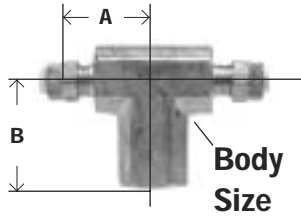

## MALE BRANCH TEE

BRASS

1272  
172P  
272P

Part #	Tube O.D. x Male NPTF	A	B	Body Size	Approx. Wt. Lbs.	List Price
20-317	1/8" x 1/8"	0.63	0.69	0.31	0.04	10.88
20-318	3/16" x 1/8"	0.63	0.69	0.31	0.04	11.19
20-319	1/4" x 1/8"	0.63	0.75	0.37	0.07	8.94
20-320	1/4" x 1/4"	0.66	0.94	0.37	0.09	10.26
20-321	5/16" x 1/8"	0.63	0.75	0.37	0.10	11.19
20-322	3/8" x 1/8"	0.63	0.75	0.44	0.08	12.20
20-323	3/8" x 1/4"	0.66	0.94	0.44	0.11	12.51
20-324	1/2" x 3/8"	0.81	1.06	0.63	0.21	18.88

## FEMALE BRANCH TEE

1277  
177P  
277P

Part #	Tube O.D. x Female NPTF	A	B	Body Size	Approx. Wt. Lbs.	List Price
20-327	1/4" x 1/8"	0.66	0.94	0.37	0.12	9.87
20-328	1/4" x 1/4"	0.84	1.16	0.56	0.16	13.68

## BULKHEAD UNION - FLARELESS X COMPRESSION

1274

Part #	Tube O.D.	A	Hex	Approx. Wt. Lbs.	List Price
20-333	1/4"	1.31	0.56	0.07	10.02
20-334	3/8"	1.44	0.69	0.12	12.20

## BULKHEAD NUT

Part #	Tube O.D.	Hex	Thickness	Approx. Wt. Lbs.	List Price
20-370	1/8"	0.31	0.25	0.01	0.67
20-372	5/16"	0.62	0.19	0.02	2.38
20-373	3/8"	0.68	0.19	0.04	2.41

Dimension data can change without notice.  
Please call us when dimensions are critical.