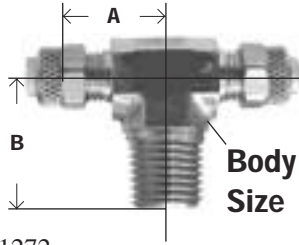

## MALE BRANCH TEE

BRASS

1272  
172P  
272P

Part #	Tube O.D. x Male NPTF	A	B	Body Size	Approx. Wt. Lbs.	List Price
20-317	1/8" x 1/8"	0.63	0.69	0.31	0.04	10.88
20-318	3/16" x 1/8"	0.63	0.69	0.31	0.04	11.19
20-319	1/4" x 1/8"	0.63	0.75	0.37	0.07	8.94
20-320	1/4" x 1/4"	0.66	0.94	0.37	0.09	10.26
20-321	5/16" x 1/8"	0.63	0.75	0.37	0.10	11.19
20-322	3/8" x 1/8"	0.63	0.75	0.44	0.08	12.20
20-323	3/8" x 1/4"	0.66	0.94	0.44	0.11	12.51
20-324	1/2" x 3/8"	0.81	1.06	0.63	0.21	18.88

## FEMALE BRANCH TEE

1277  
177P  
277P

Part #	Tube O.D. x Female NPTF	A	B	Body Size	Approx. Wt. Lbs.	List Price
20-327	1/4" x 1/8"	0.66	0.94	0.37	0.12	9.87
20-328	1/4" x 1/4"	0.84	1.16	0.56	0.16	13.68

## BULKHEAD NUT

Part #	Tube O.D.	Hex	Thickness	Approx. Wt. Lbs.	List Price
20-370	1/8"	0.31	0.25	0.01	0.67
20-372	5/16"	0.62	0.19	0.02	2.38
20-373	3/8"	0.68	0.19	0.04	2.41

Dimension data can change without notice.  
Please call us when dimensions are critical.