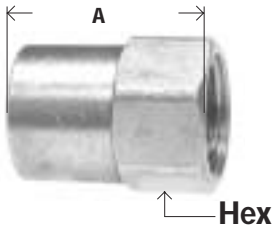

**INVERTED FLARE****BRASS FITTINGS****BRASS****UNION INTERNAL****SAE# 040101**2300  
42IFHD

| Part # | Inv. Flare X<br>Inv. Flare | A    | Hex  | Approx.<br>Wt. Lbs. | List Price |
|--------|----------------------------|------|------|---------------------|------------|
| 12-022 | 1/8"                       | 0.59 | 0.40 | 0.02                | 2.13       |
| 12-023 | 3/16"                      | 0.62 | 0.47 | 0.02                | 0.98       |
| 12-024 | 1/4"                       | 0.62 | 0.50 | 0.03                | 1.57       |
| 12-025 | 5/16"                      | 0.70 | 0.56 | 0.04                | 2.64       |
| 12-026 | 3/8"                       | 0.80 | 0.75 | 0.08                | 2.40       |
| 12-027 | 1/2"                       | 0.91 | 0.90 | 0.10                | 5.37       |

**FEMALE ADAPTER****SAE# 040103**46IFHD  
252  
46W

| Part # | Inv. Flare X<br>Female NPTF | A    | Hex  | Approx.<br>Wt. Lbs. | List Price |
|--------|-----------------------------|------|------|---------------------|------------|
| 12-032 | 3/16" x 1/8"                | 0.75 | 0.50 | 0.02                | 1.84       |
| 12-033 | 1/4" x 1/8"                 | 0.75 | 0.53 | 0.02                | 2.13       |
| 12-034 | 5/16" x 1/8"                | 0.78 | 0.59 | 0.04                | 1.93       |
| 12-035 | 3/8" x 1/4"                 | 1.03 | 0.75 | 0.08                | 4.73       |
| 12-036 | 1/2" x 3/8"                 | 1.10 | 0.90 | 0.12                | 8.60       |