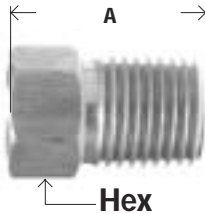

2200
48IFHD
202
48W

Part #	Inv. Flare X Male NPTF	A	Hex	Approx. Wt. Lbs.	List Price
12-041	1/8" x 1/8"	0.63	0.40	0.02	1.45
12-042	3/16" x 1/8"	0.70	0.43	0.02	1.29
12-043	1/4" x 1/8"	0.74	0.50	0.03	1.16
12-044	1/4" x 1/4"	0.89	0.56	0.04	1.54
12-045	5/16" x 1/8"	0.79	0.56	0.03	1.60
12-046	5/16" x 1/4"	0.98	0.56	0.05	2.32
12-047	3/8" x 1/8"	0.88	0.72	0.05	2.57
12-048	3/8" x 1/4"	1.02	0.75	0.06	2.70
12-049	3/8" x 3/8"	1.02	0.75	0.08	3.12
12-038	1/2" x 1/4"	0.97	0.87	0.10	5.64
12-050	1/2" x 3/8"	1.06	0.87	0.08	3.97
12-051	1/2" x 1/2"	1.06	0.87	0.11	5.51
12-052	5/8" x 1/2"	1.32	1.06	0.15	5.88
12-040	3/4" x 3/4"	1.39	1.25	0.24	11.91

Dimension data can change without notice.
Please call us when dimensions are critical.

**MIDLAND
METAL**

GOODYEAR
RUBBER PRODUCTS INC.

Call Toll Free: 1-866-711-4673

WebSales@GoodyearRubberProducts.com

**We Ship
World Wide**