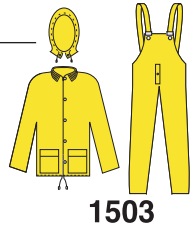

### 1503 SUIT

Complete 3 piece suit; jacket with detachable hood and bib pants.  
S-X3 Yellow

1503