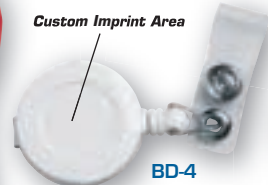

CG-XCLIP

200 EYEGLASS CASE
 Black vinyl. Belt clip on back.

201 EYEGLASS CASE
 Velcro® closure on flap, belt clip on back. Black vinyl.

204 EYEGLASS CASE
 Holds 1 pair of glasses and 2 replacement lenses. Web belt loops on back. Velcro® closure.

208 BLACK SATIN EYEGLASS BAG
 Holds 1 pair of glasses. Excellent for lens cleaning.

207 HARD SHELL EYEGLASS CASE
 Crush-proof case with padded interior lining and handy clip attachment.

BADGE HOLDERS

- **BD-1** Standard holder w/plastic clip
- **BD-2** Breakaway style w/deluxe clip
- **BD-3** Wide style w/metal ring
- **BD-4** Retractable device w/deluxe clip