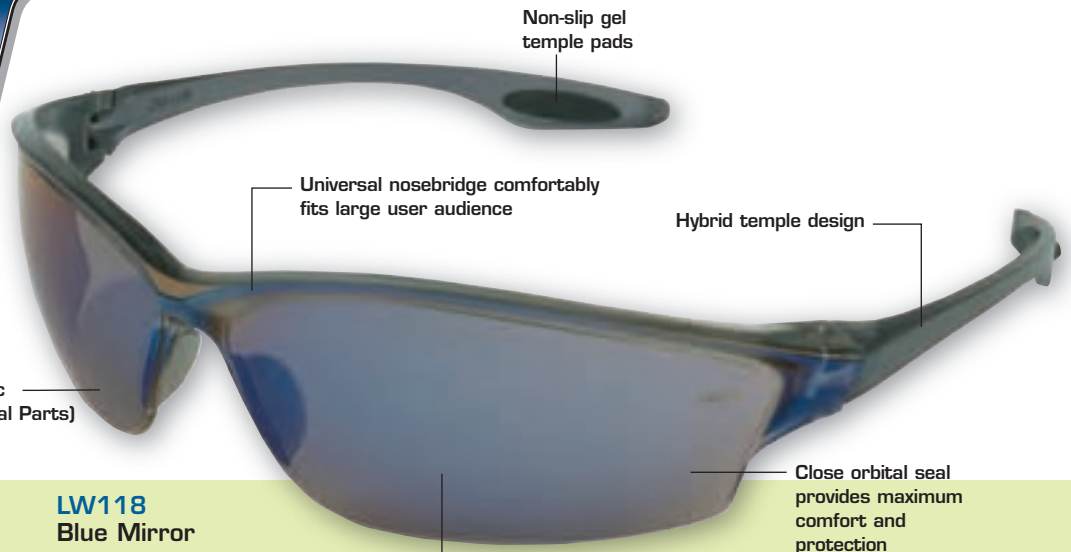

REPLACEMENT LENS

- L-19900 Clear fits all 99900 series.

LAW

LW110 Clear
LW110AF Clear Anti-fog

LW112 Grey
LW112AF Grey Anti-fog

LW113 Light Blue

LW114 Amber

LW117 Silver Mirror

LW119 Indoor/Outdoor
Clear Mirror

LW118
Blue Mirror

Strong lightweight polycarbonate lens blocks 99.9% ultraviolet rays